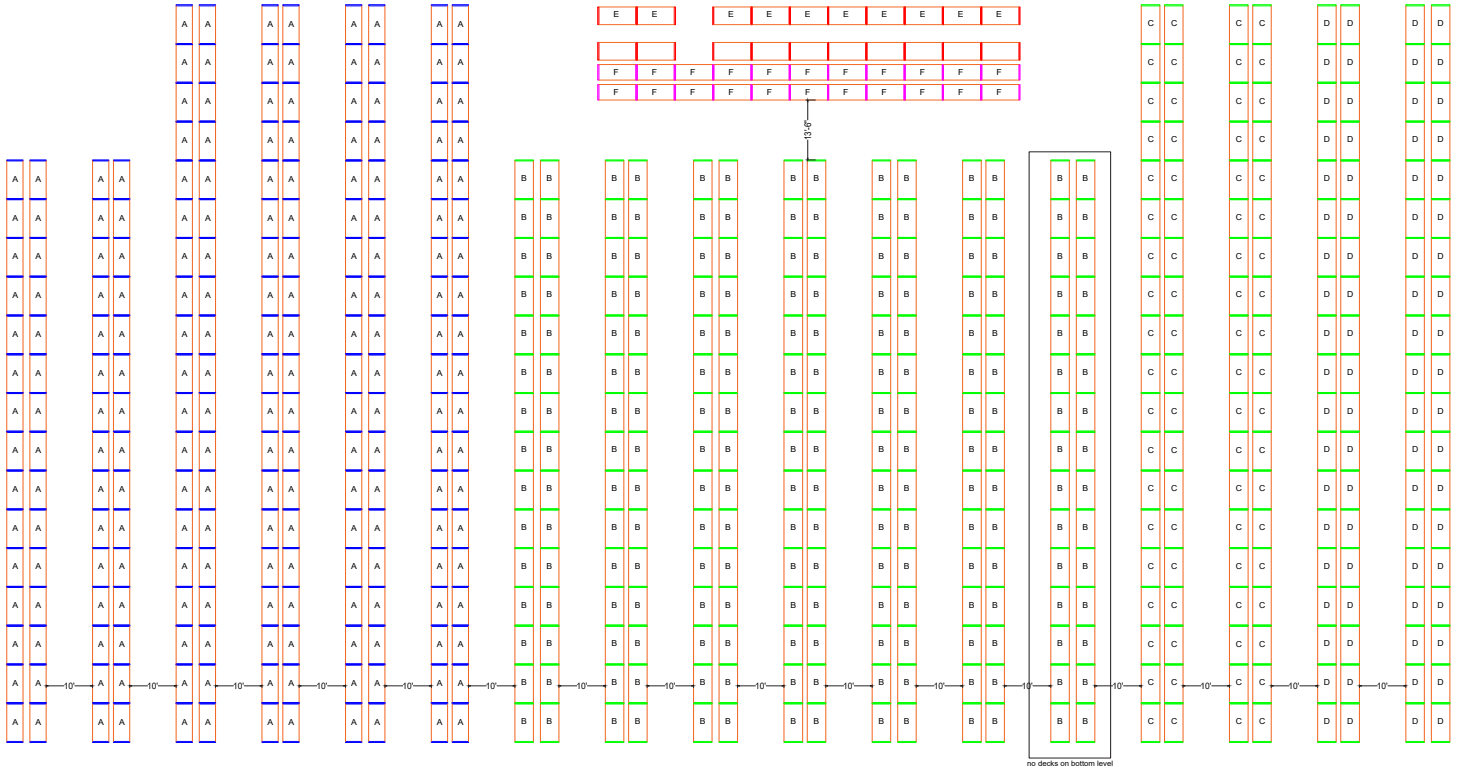

## EXISTING RACKING IN-PLACE AND AVAILABLE FOR PURCHASE IN UNIT 2800

- 7,196 pallet positions
- 10' aisle widths
- Upright height is 22'