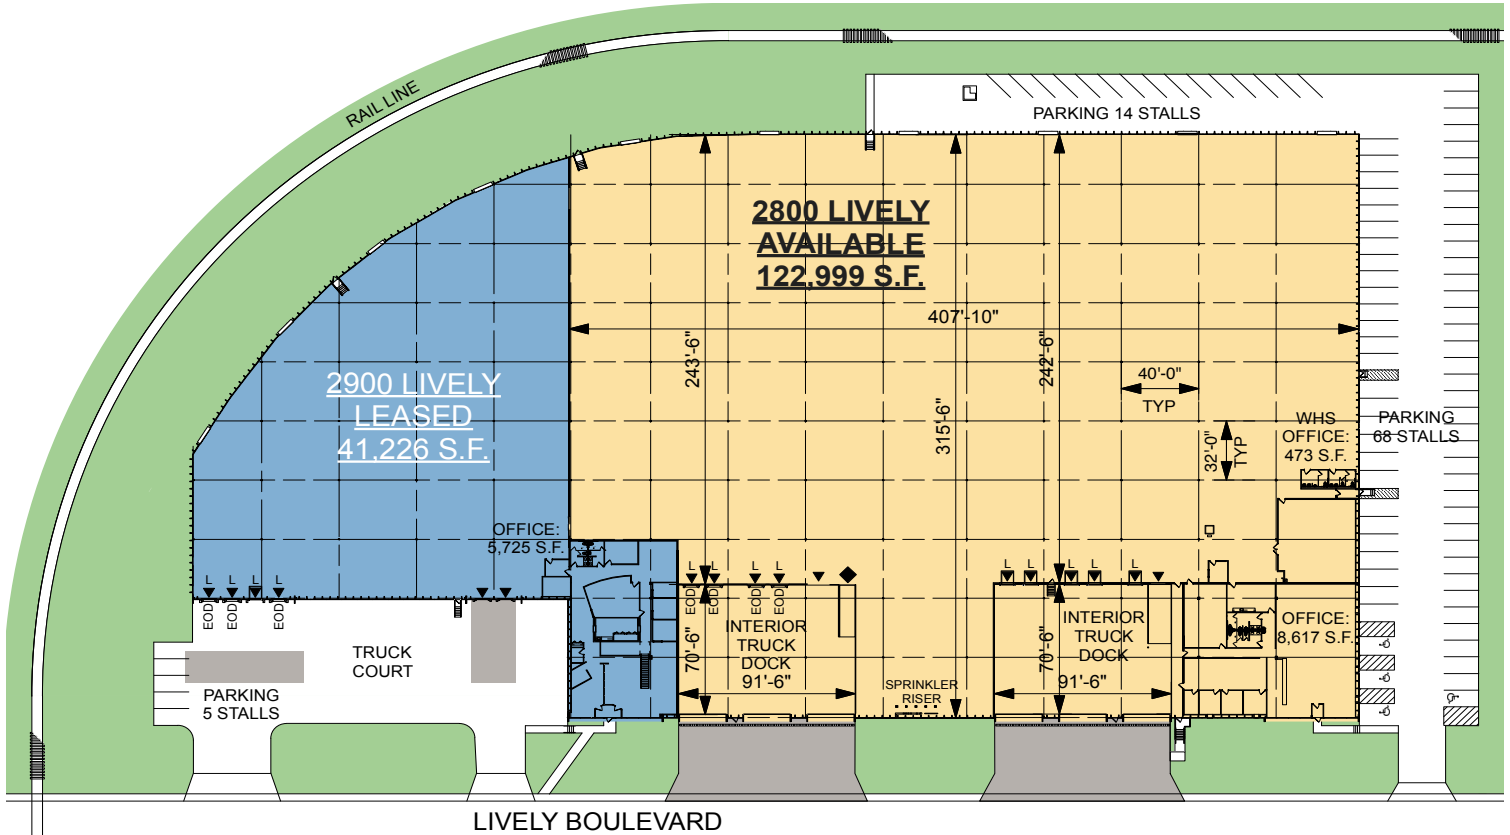

Unlock the full potential of your warehouse with one strategic, single-source partner.

CBRE

CBRE
Cal Payne
calum.payne@cbre.com
ph +1 312 343 7707
700 Commerce Drive
Suite 200
Oak Brook, IL 60523

CBRE
Genna Ohrn
genna.ohrn@cbre.com
ph +1 708 415 5350
700 Commerce Drive
Suite 200
Oak Brook, IL 60523

CBRE
Kevin Segerson
kevin.segerson@cbre.com
ph +1 847 890 0614
700 Commerce Drive
Suite 200
Oak Brook, IL 60523

Prologis
Sam Evans
sevans@prologis.com
ph +1 847 644 9412
6250 North River Road
Suite 1100
Rosemont, IL 60018 USA
prologis.com