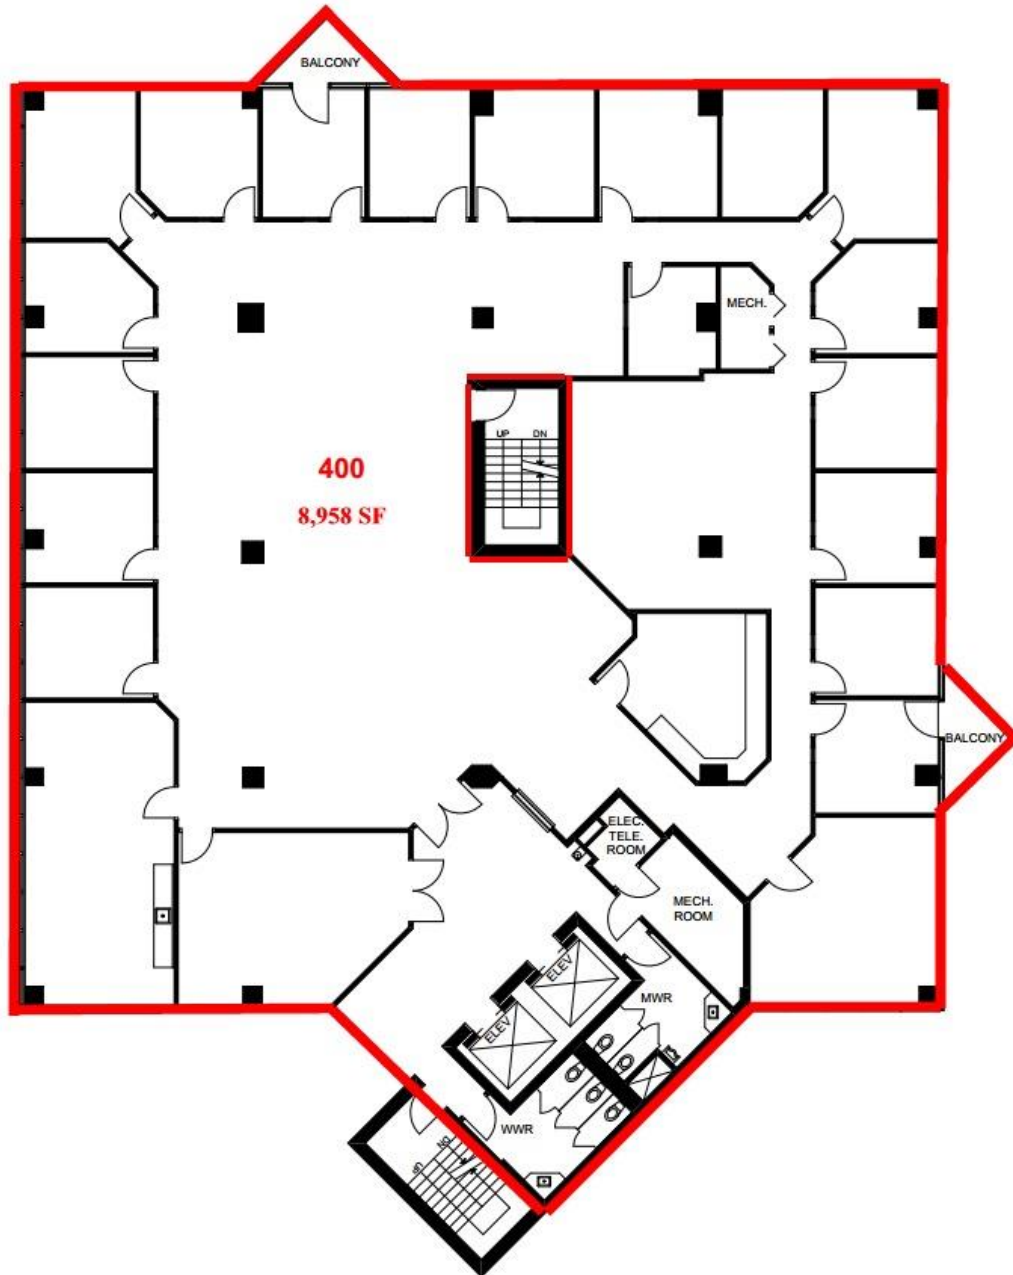

HORIZONS OFFICE CENTER

1401 Forum Way, West Palm Beach, FL 33401

SUITE 400

8,958 SF

CONTACT:
Steve Paige
spaige@reichelrealty.com
(561) 719-0949