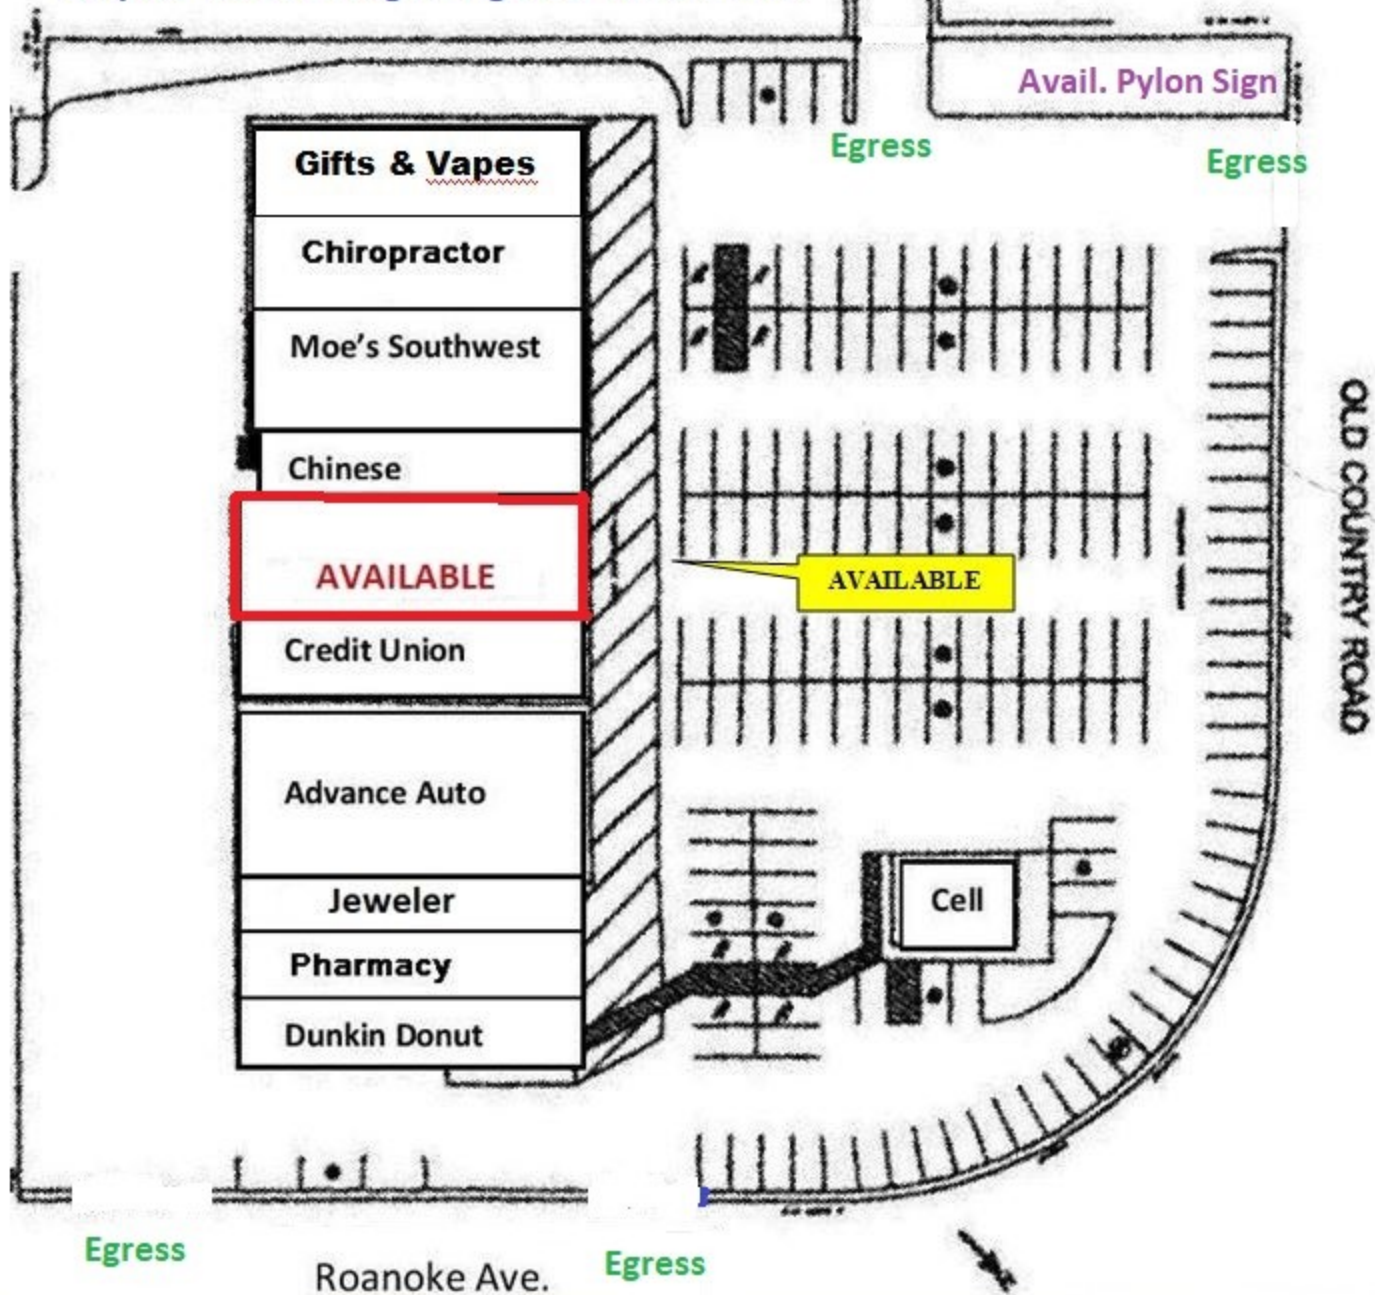

Staples- Harbor Freight- Big Lots -West Marine

Avail. Pylon Sign

Egress

Egress

Gifts & Vapes

Chiropractor

Moe's Southwest

Chinese

AVAILABLE

Credit Union

Advance Auto

Jeweler

Pharmacy

Dunkin Donut

AVAILABLE

Cell

OLD COUNTRY ROAD

Egress

Roanoke Ave.

Egress