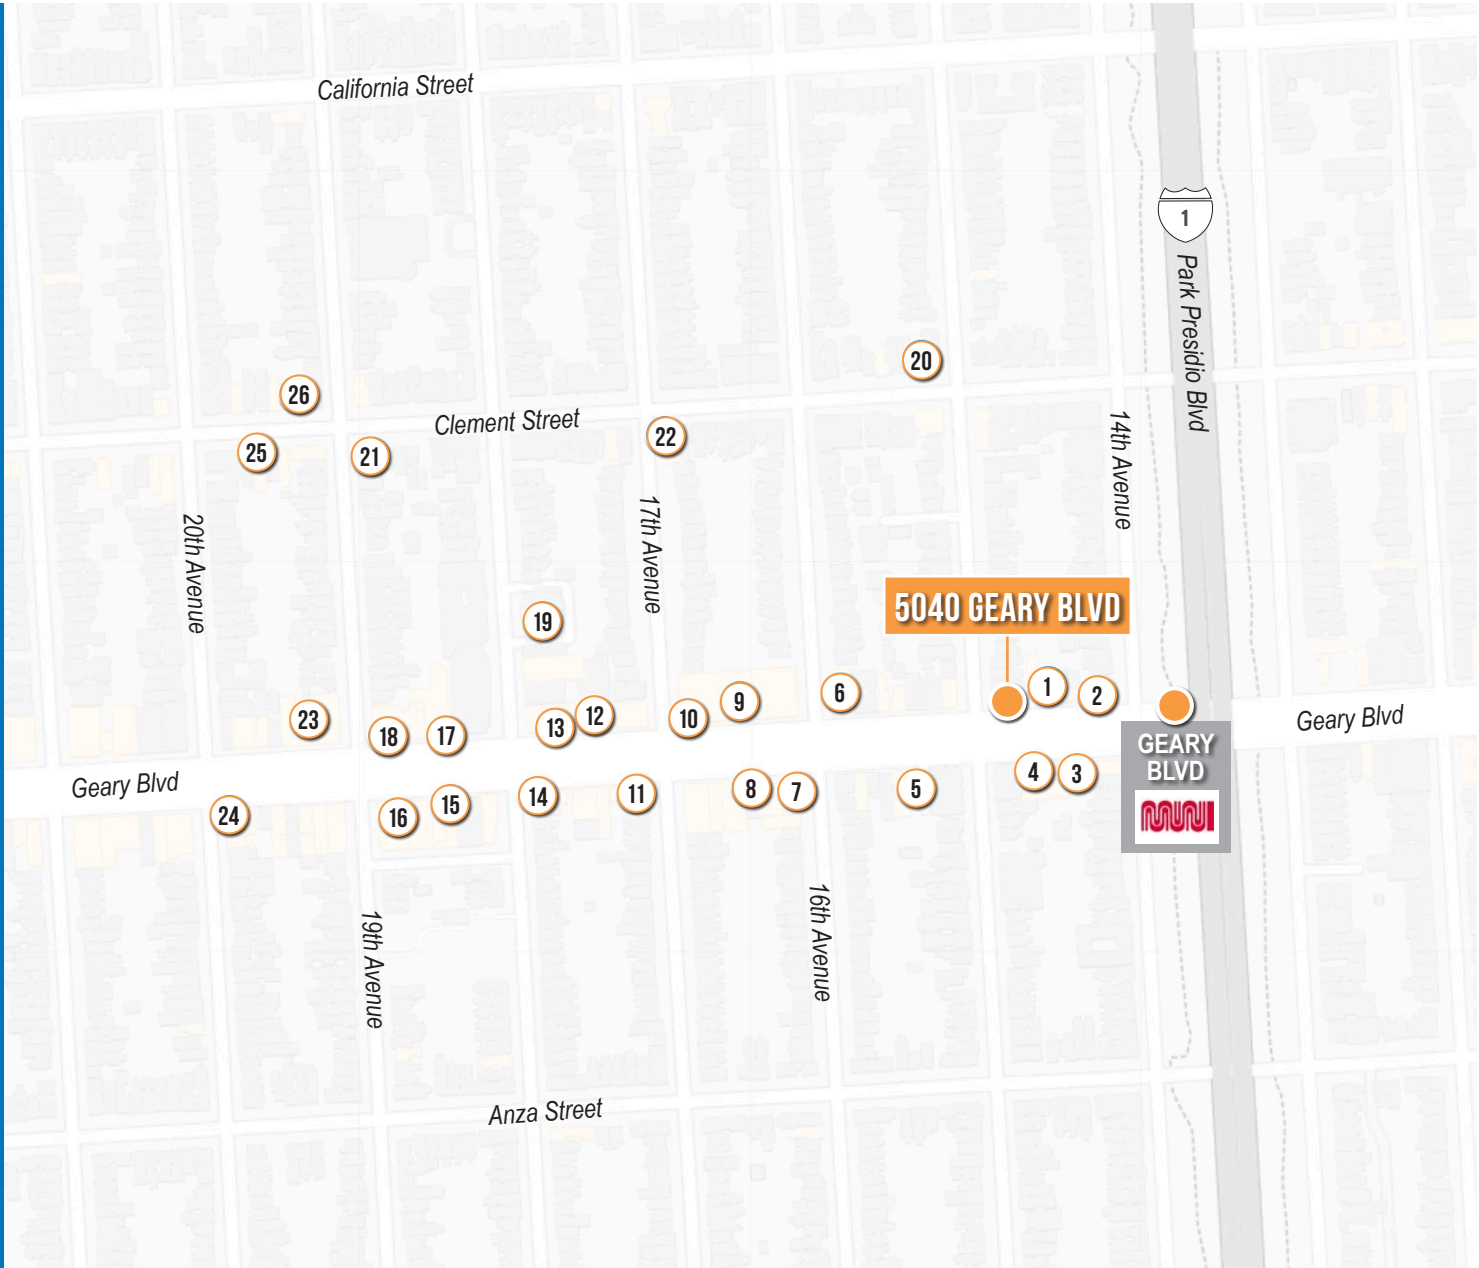

AVAILABLE

Immediately

BUILDING ATTRIBUTES

- + Jewel Box Retail Space
- + High Vehicle and Foot Traffic
- + Excellent Visibility
- + Well-Maintained Space

5040 GEARY BOULEVARD

LOCATION OVERVIEW

Desirable Richmond District location, walkable to nearby amenities, public transportation and to surrounding neighborhoods.

02 MIN to Geary Blvd Muni
12 MIN to Golden Gate Park

07 MIN to Presidio
14 MIN to Mission District
18 MIN to SOMA

02 MIN to Hwy-1
12 MIN to 101 On-Ramp
14 MIN to 80 On-Ramp

5040 GEARY BOULEVARD

NEARBY AMENITIES

- 1.....House of Bagels
- 2..... Amphawa Thai Noodle House
- 3..... Lou's Cafe
- 4..... Ariake
- 5..... Kabuto Restaurant
- 6..... Jin Pot Shabu House
- 7..... Peet's Coffee
- 8..... Sweet Mango Dessert Cafe
- 9..... Domino's Pizza
- 10..... Walgreens
- 11..... Royal Ground Coffee
- 12..... Hong Kong Lounge
- 13..... Ichiraku Ramen
- 14..... Golden Edge Pizza
- 15..... Burrito Loco & Wings
- 16..... Starbucks
- 17..... Joe's Ice Cream
- 18..... Volcano Curry
- 19.....Richmond District YMCA
- 20..... Breadbelly
- 21..... Tia Margarita
- 22.....San Francisco Brewcraft
- 23..... Boiling Hot Pot
- 24..... Hummus Bodega
- 25..... Sichuan Tasty Restaurant
- 26.....Bluefin sushi