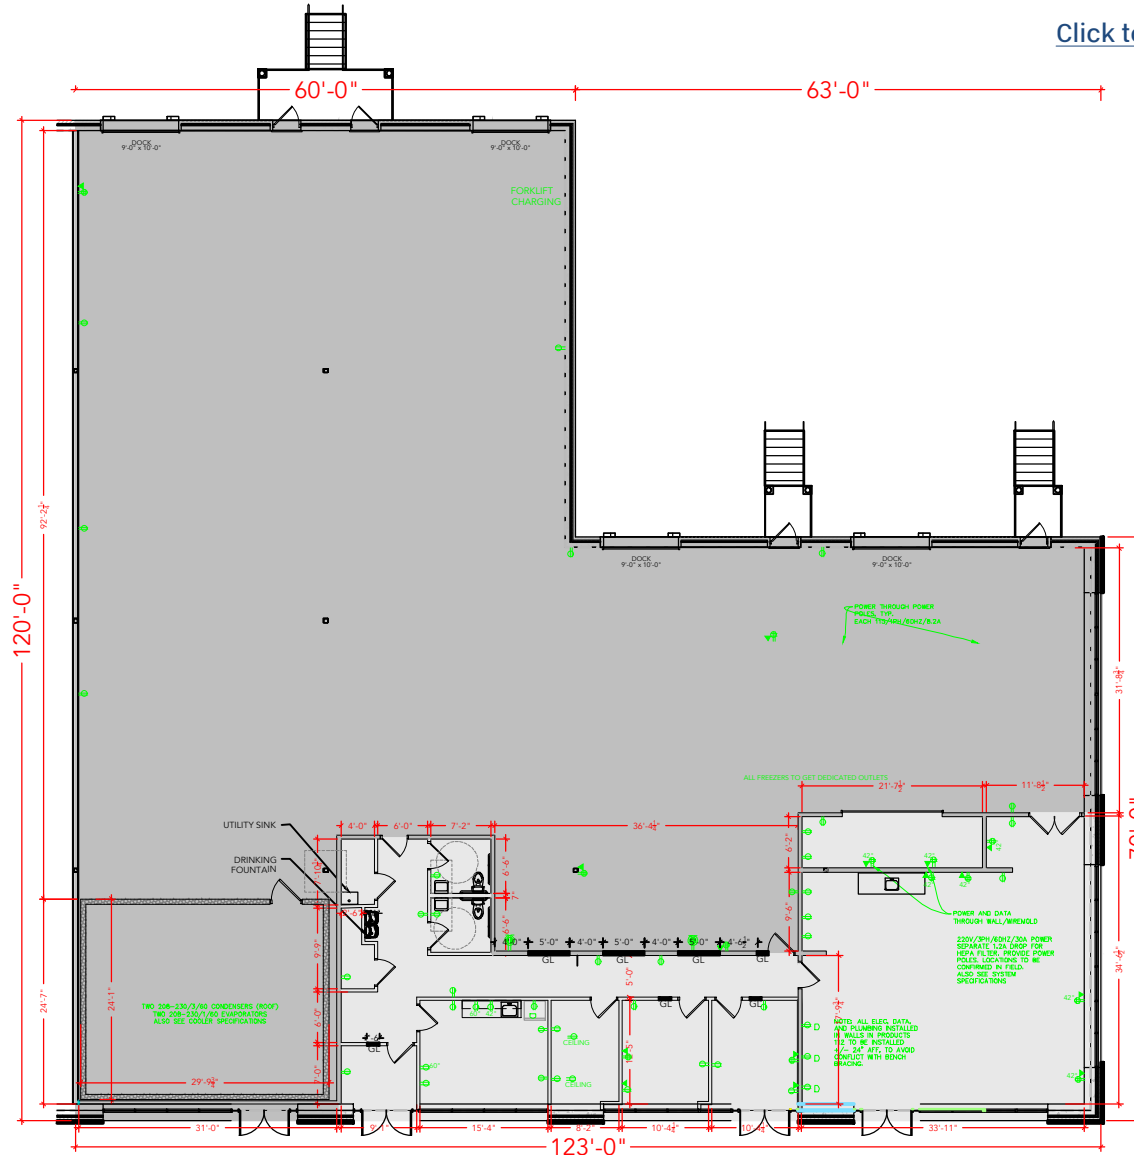

TOTAL SF AVAILABLE - 11,671 RSF

OFFICE - 2,810 RSF
WAREHOUSE - 8,861 RSF

[Click to access 3D model](#)

Key Plan

Floor Plan