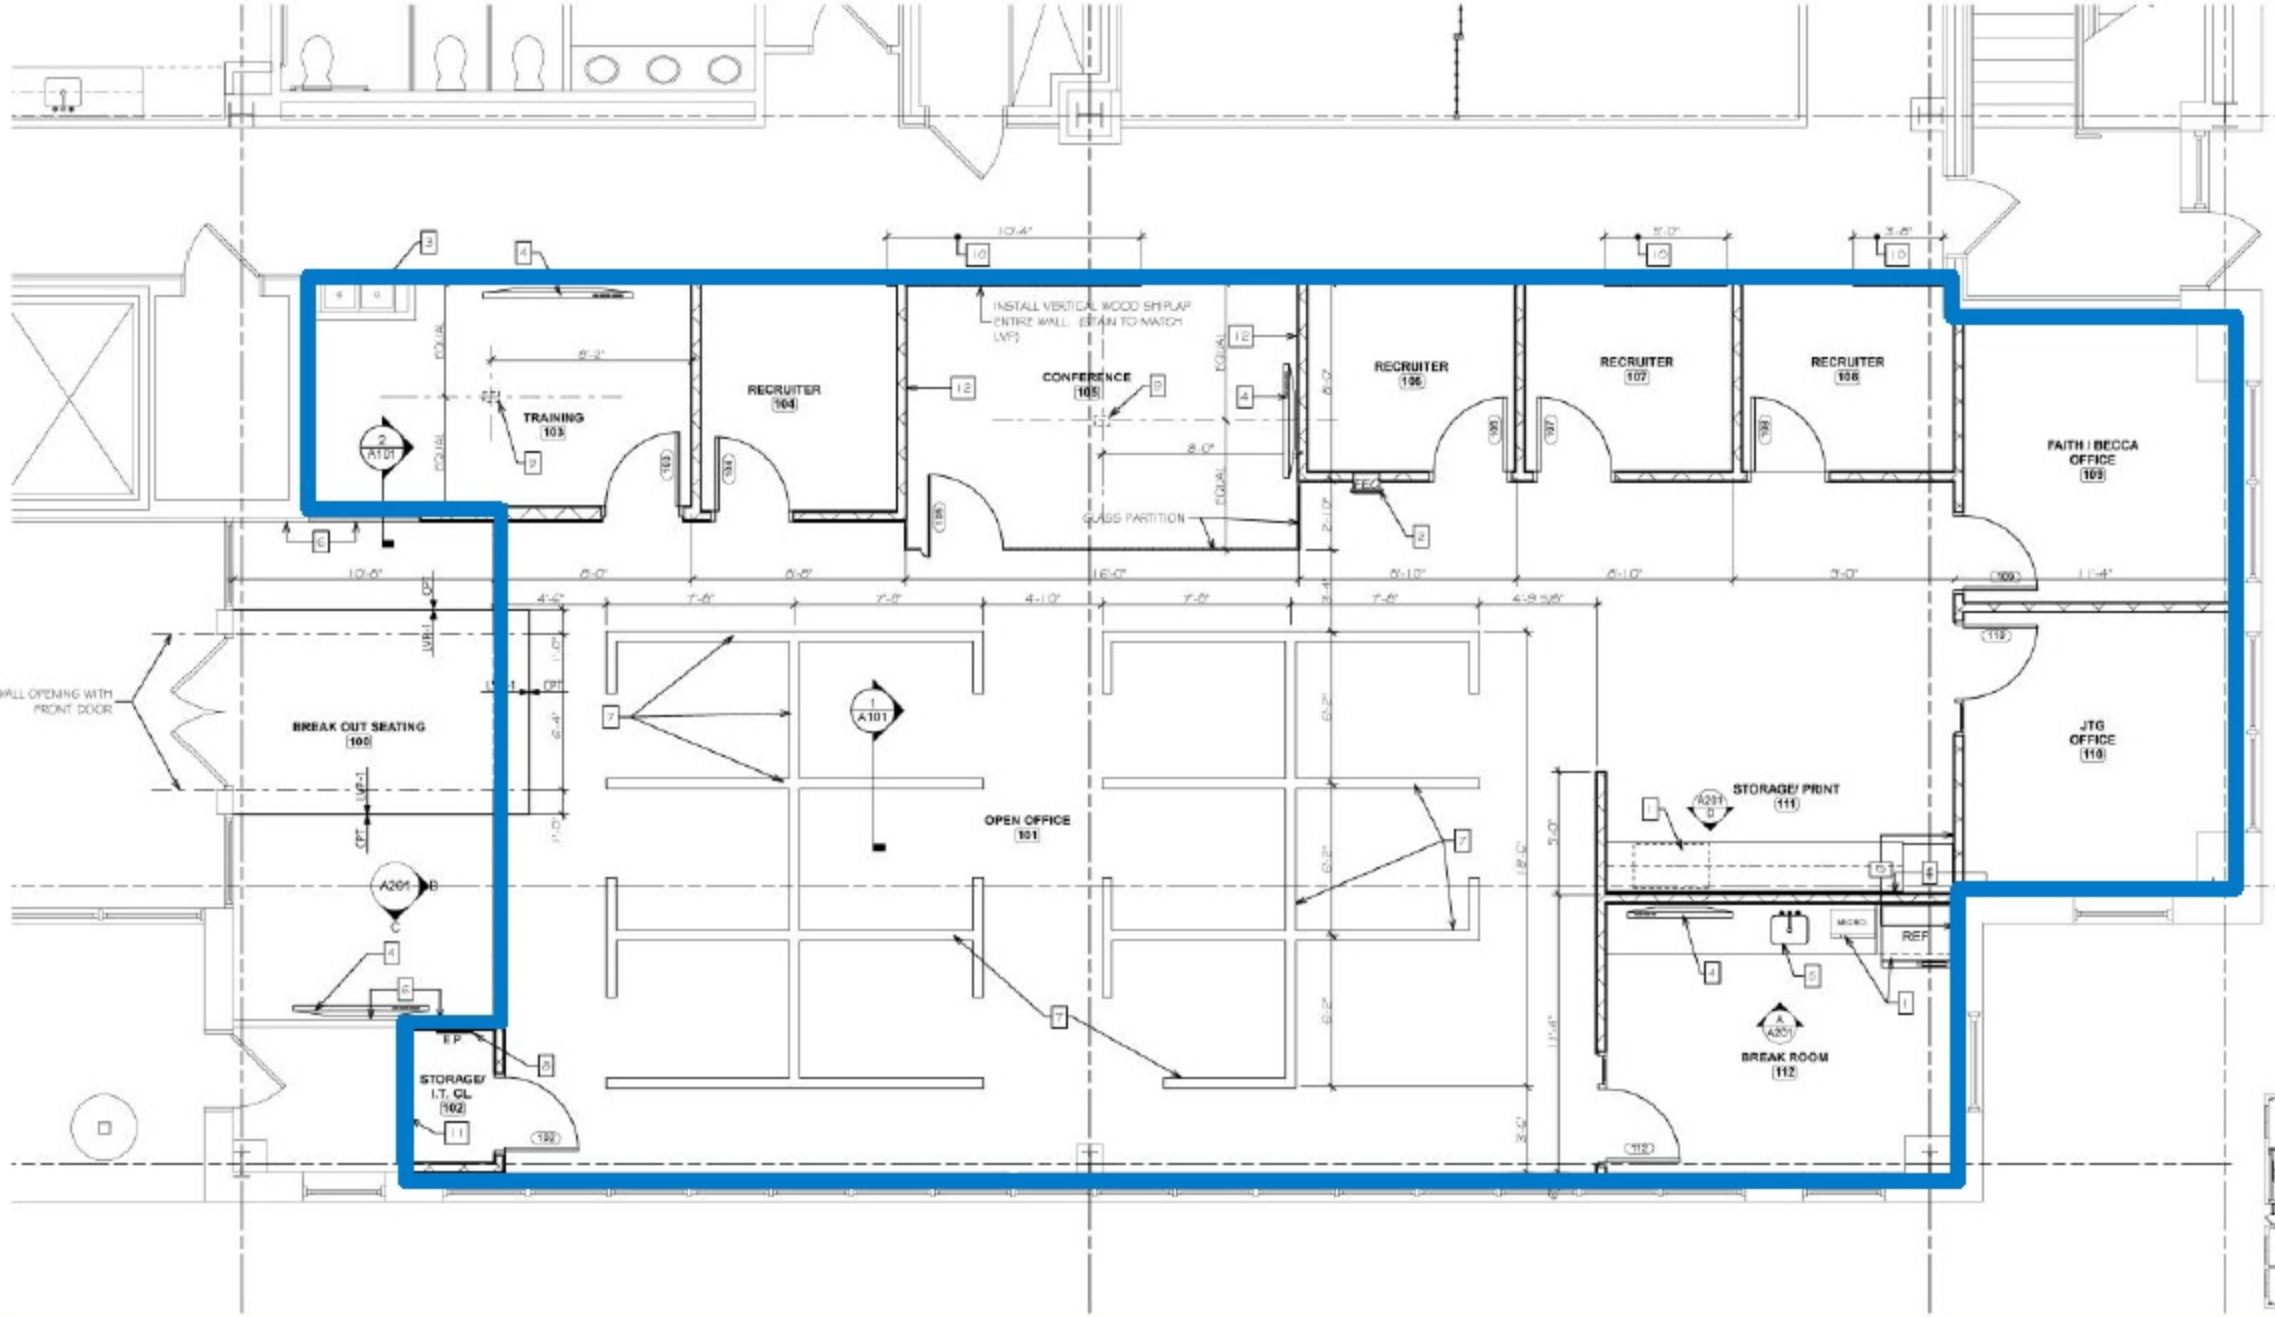

FLOOR PLAN

The Pines
Wilmington, NC

For more information, please contact:

Hae Ellis

910.344.1007 (direct)

910.232.4744 (mobile)

hae@capefearcommercial.com

capefearcommercial.com