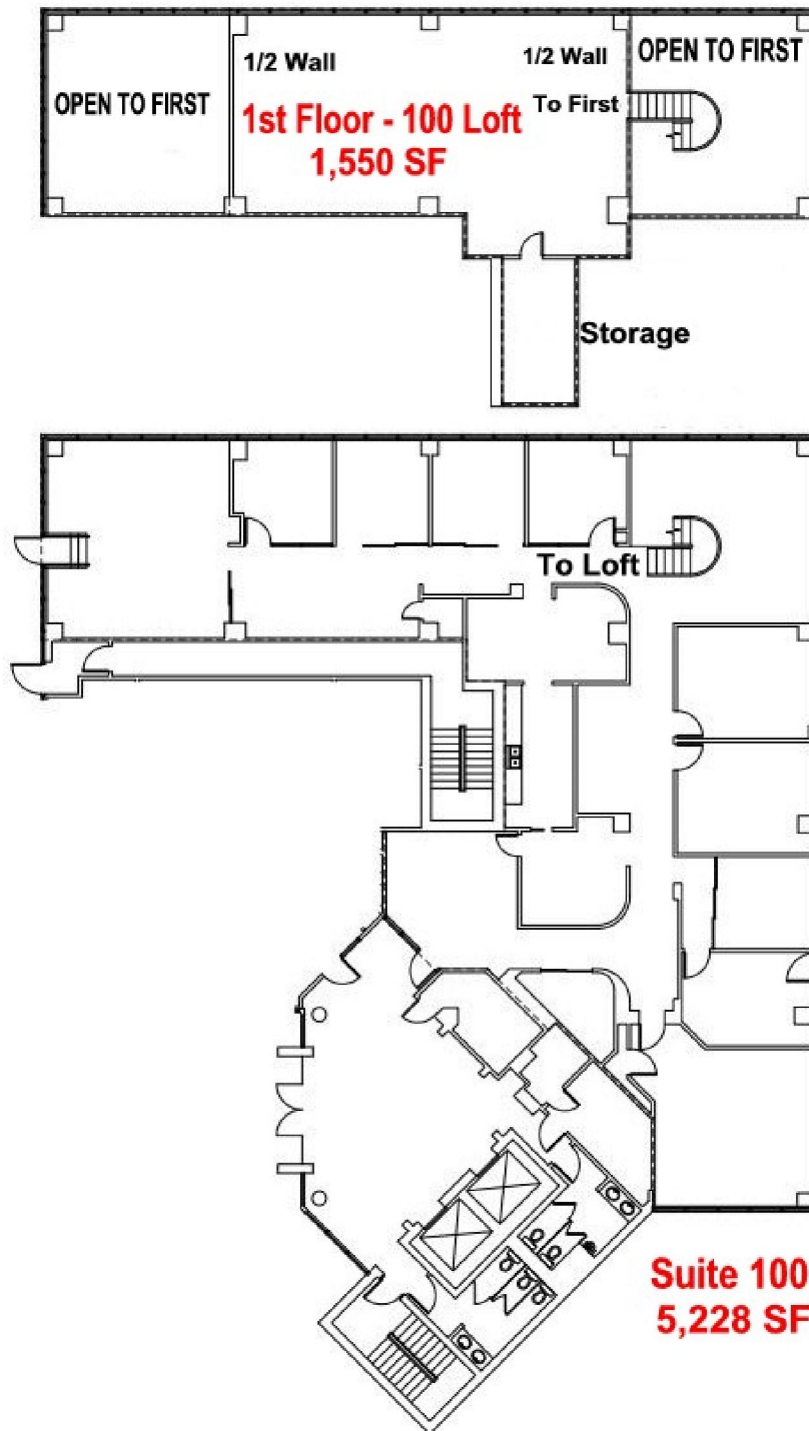

HORIZONS OFFICE CENTER

1401 Forum Way, West Palm Beach, FL 33401

SUITE 100

6,778 Combined SF

CONTACT:

Steve Paige

spaige@reichelrealty.com

(561) 719-0949