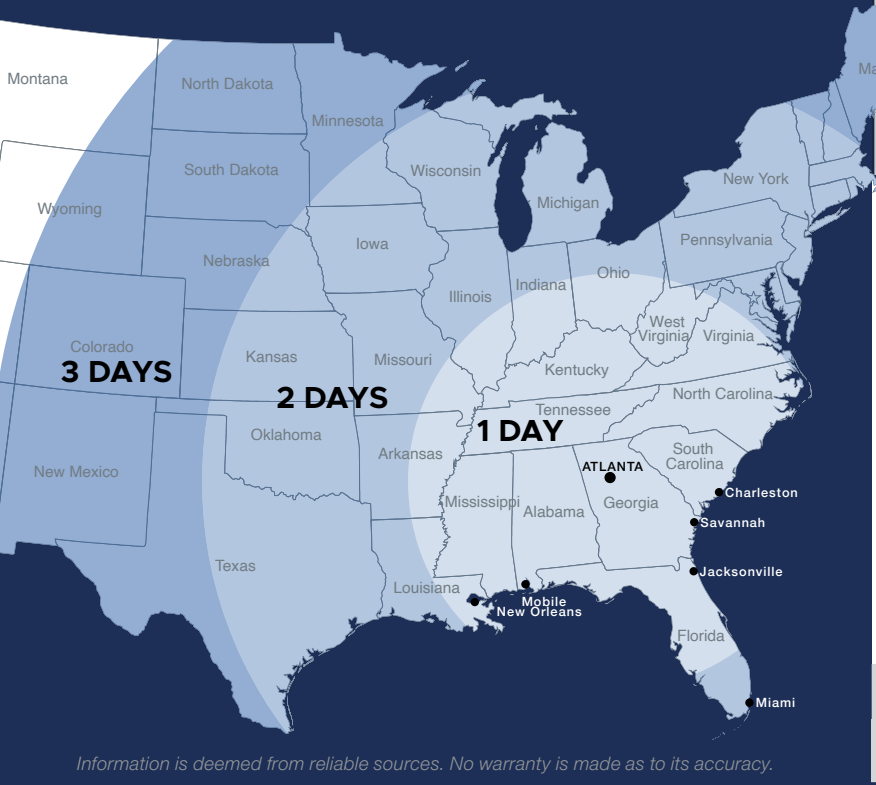

INTERMODAL

Norfolk Southern 10 miles
 CSX Tilford Yard 15 miles

AIR

Hartsfield-Jackson Atlanta Int'l Airport 16 miles

PORT CITIES

Savannah, GA 256 miles
 Charleston, SC 318 miles
 Mobile, AL 331 miles
 Jacksonville, FL 356 miles
 New Orleans, LA 476 miles
 Miami, FL 663 miles

Information is deemed from reliable sources. No warranty is made as to its accuracy.

325 WESTLAKE PARKWAY

The Heart of Logistics in the Southeast

ATLANTA

World's busiest and most efficient airport

80% of U.S. can be reached within 2 flight hours

75% of U.S. can be reached within 2 truckload delivery days

Atlanta is the largest distribution hub in the southeastern United States.

Over 5,000 miles of Georgia rail

UPS, FedEx, DHL & Airborne Express all have major distribution hubs in the area

11 major sea & inland ports within 350 miles