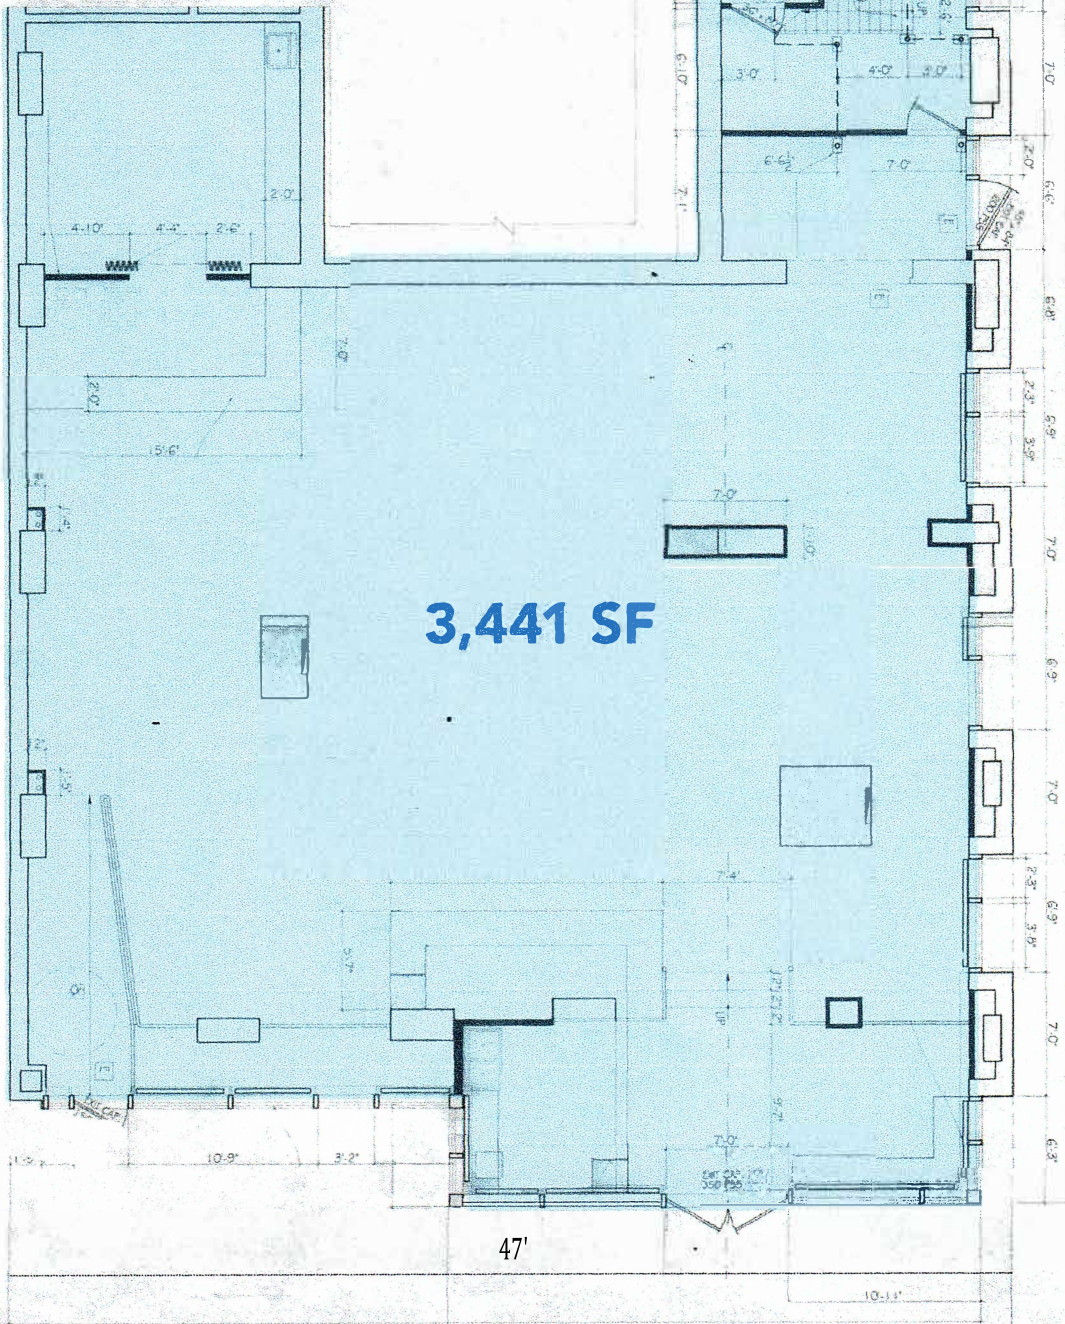

13.5'

13.5'

PARTIAL FIRST FLOOR PLAN, scale: 1/4" = 1'-0"

3,441 SF

76'5"

E 88TH STREET

FIRST AVENUE

47'