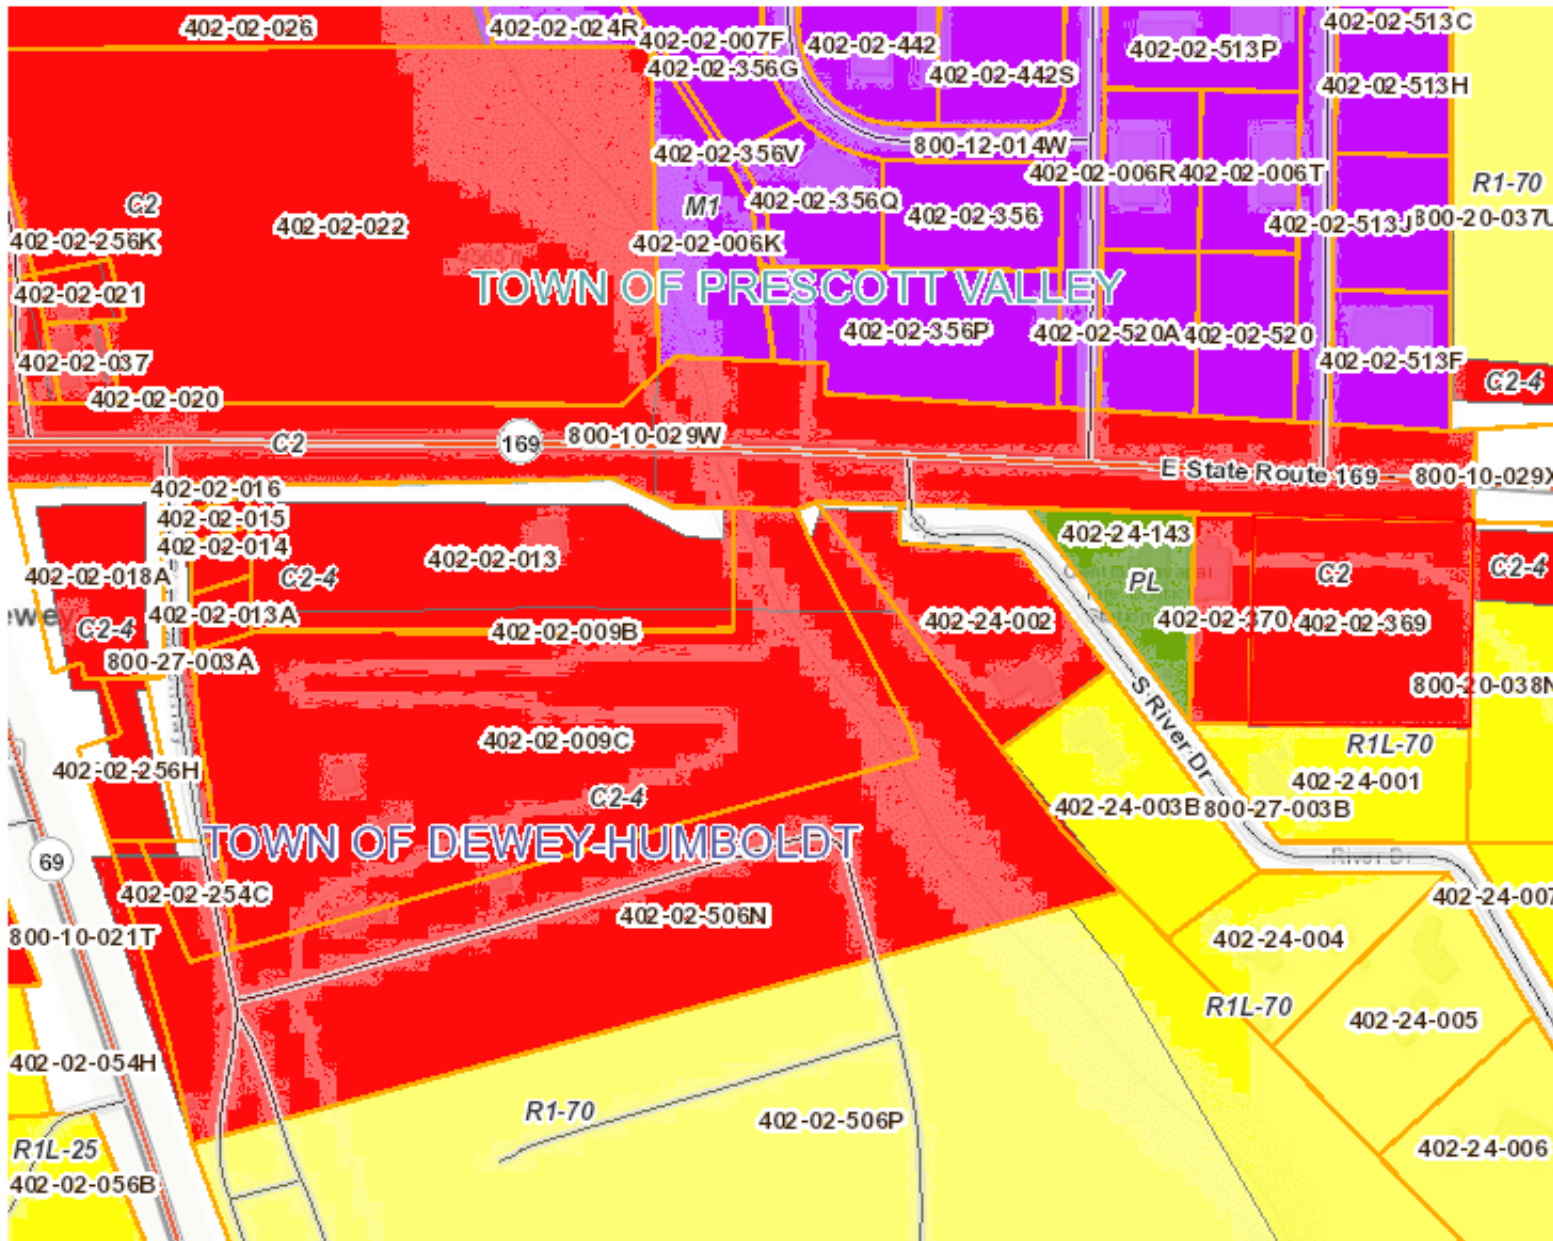

ZONING MAP 13207 HWY 69 DEWEY OFFICE

- ### Legend
- City Boundaries
 - Cottonwood
 - Peoria
 - Prescott
 - Sedona
 - Camp Verde
 - Chino Valley
 - Clarkdale
 - Dewey-Humboldt
 - Jerome
 - Prescott Valley
 - Wickenburg
 - County Boundary
 - Counties
 - DeweyHumboldt
 - C1
 - C2
 - C
 - M1
 - M2
 - PAD
 - R1
 - R1L
 - RCU
 - RMM
 - RS
 - PrescottValley
 - AG
 - C1
 - C2
 - C3
 - M1
- Legend truncated...

Disclaimer: Map and parcel information is believed to be accurate but accuracy is not guaranteed. No portion of the information should be considered to be, or used as, a legal document. The information is provided subject to the express condition that the user knowingly waives any and all claims for damages against Yavapai County that may arise from the use of this data.