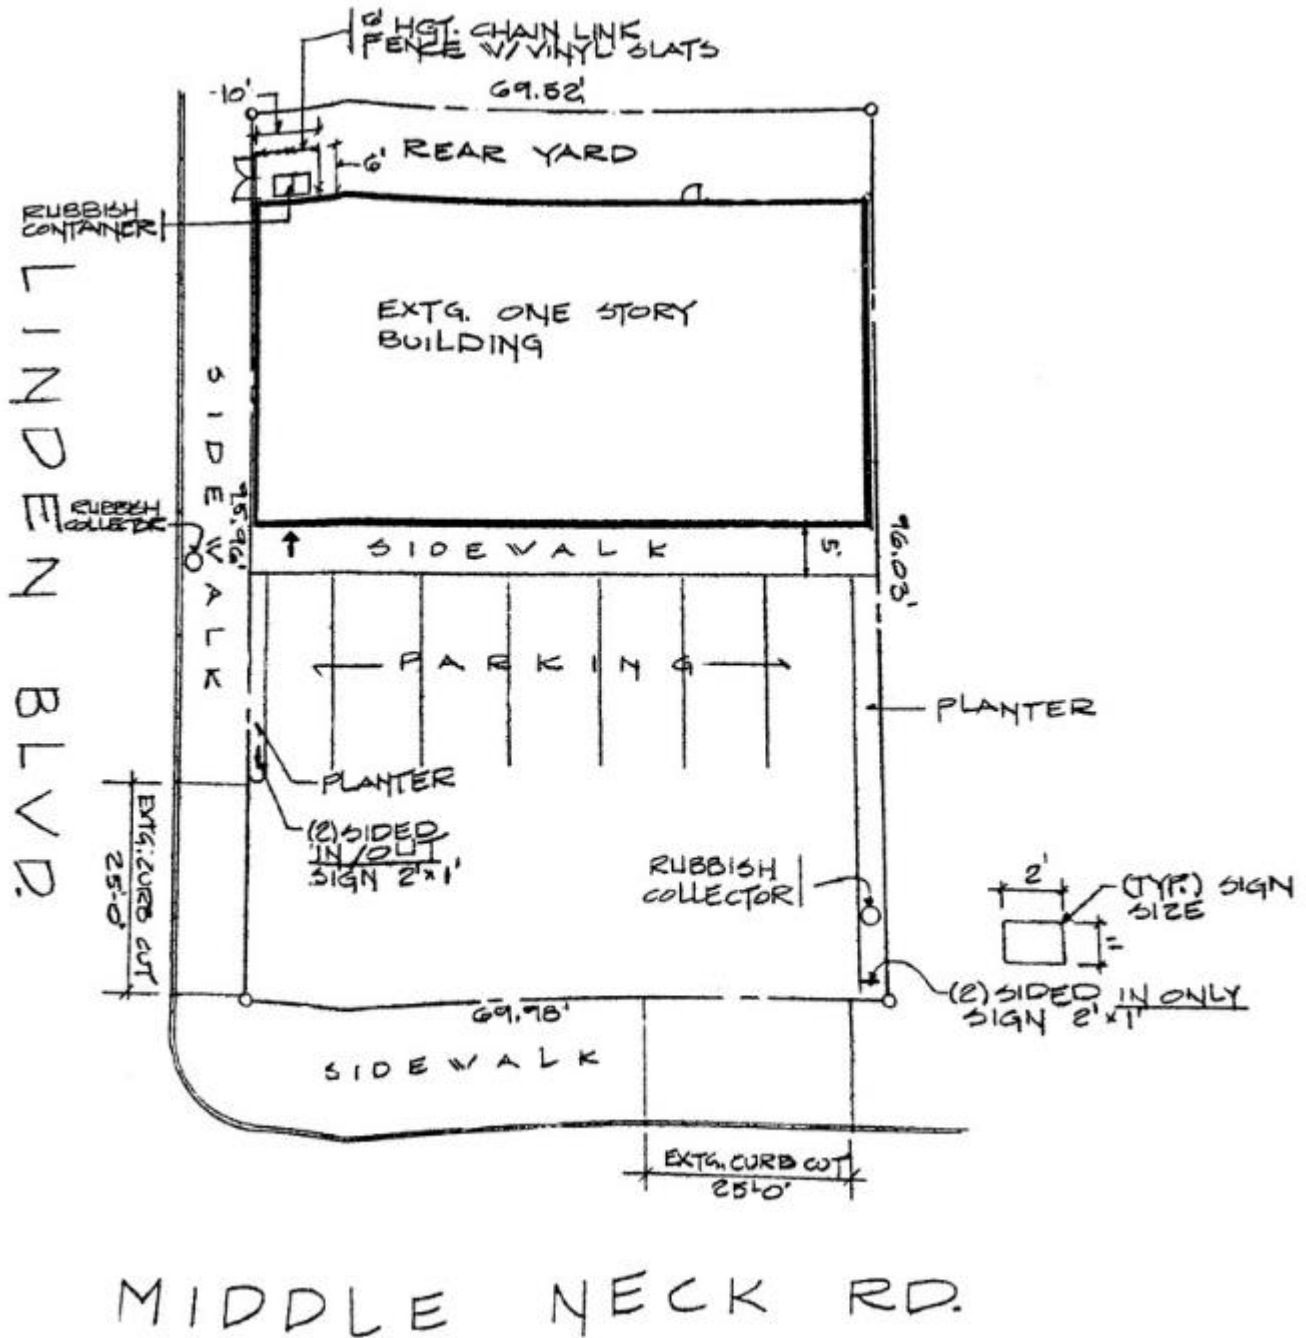

PROPERTY SURVEY

CONTACT - EXCLUSIVE AGENTS:

Eitan Hakami | Licensed Real Estate Salesperson, CIREC
Eitan.Hakami@elliman.com 917.716.2279

Rozita Soomekh | Licensed Associate Real Estate Broker
rozita.soomekh@elliman.com 516.205.2279

THE
ROZITA
SOOMEKH
TEAM
OF DOUGLAS ELLIMAN

Douglas Elliman EST. 1911
COMMERCIAL