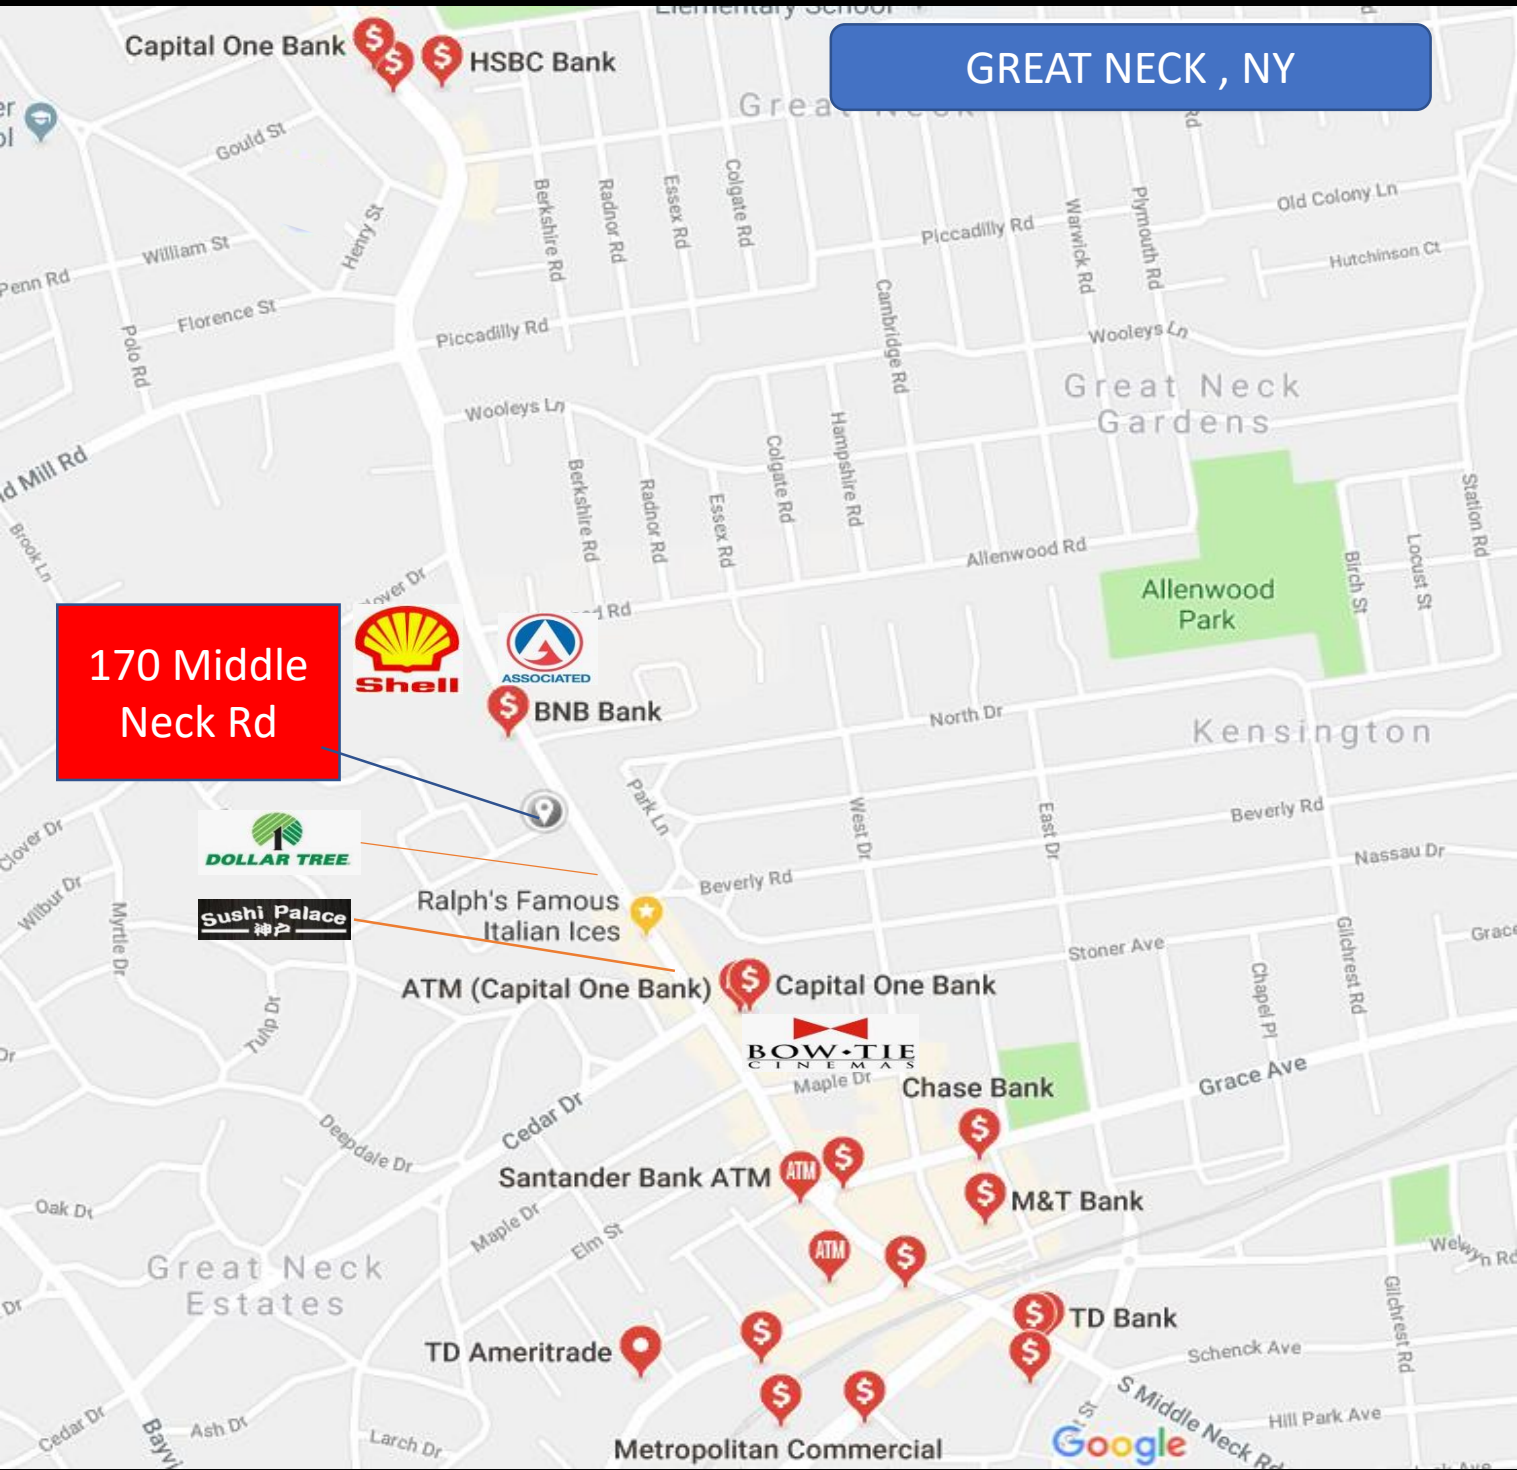

PROPERTY MAP OVERVIEW