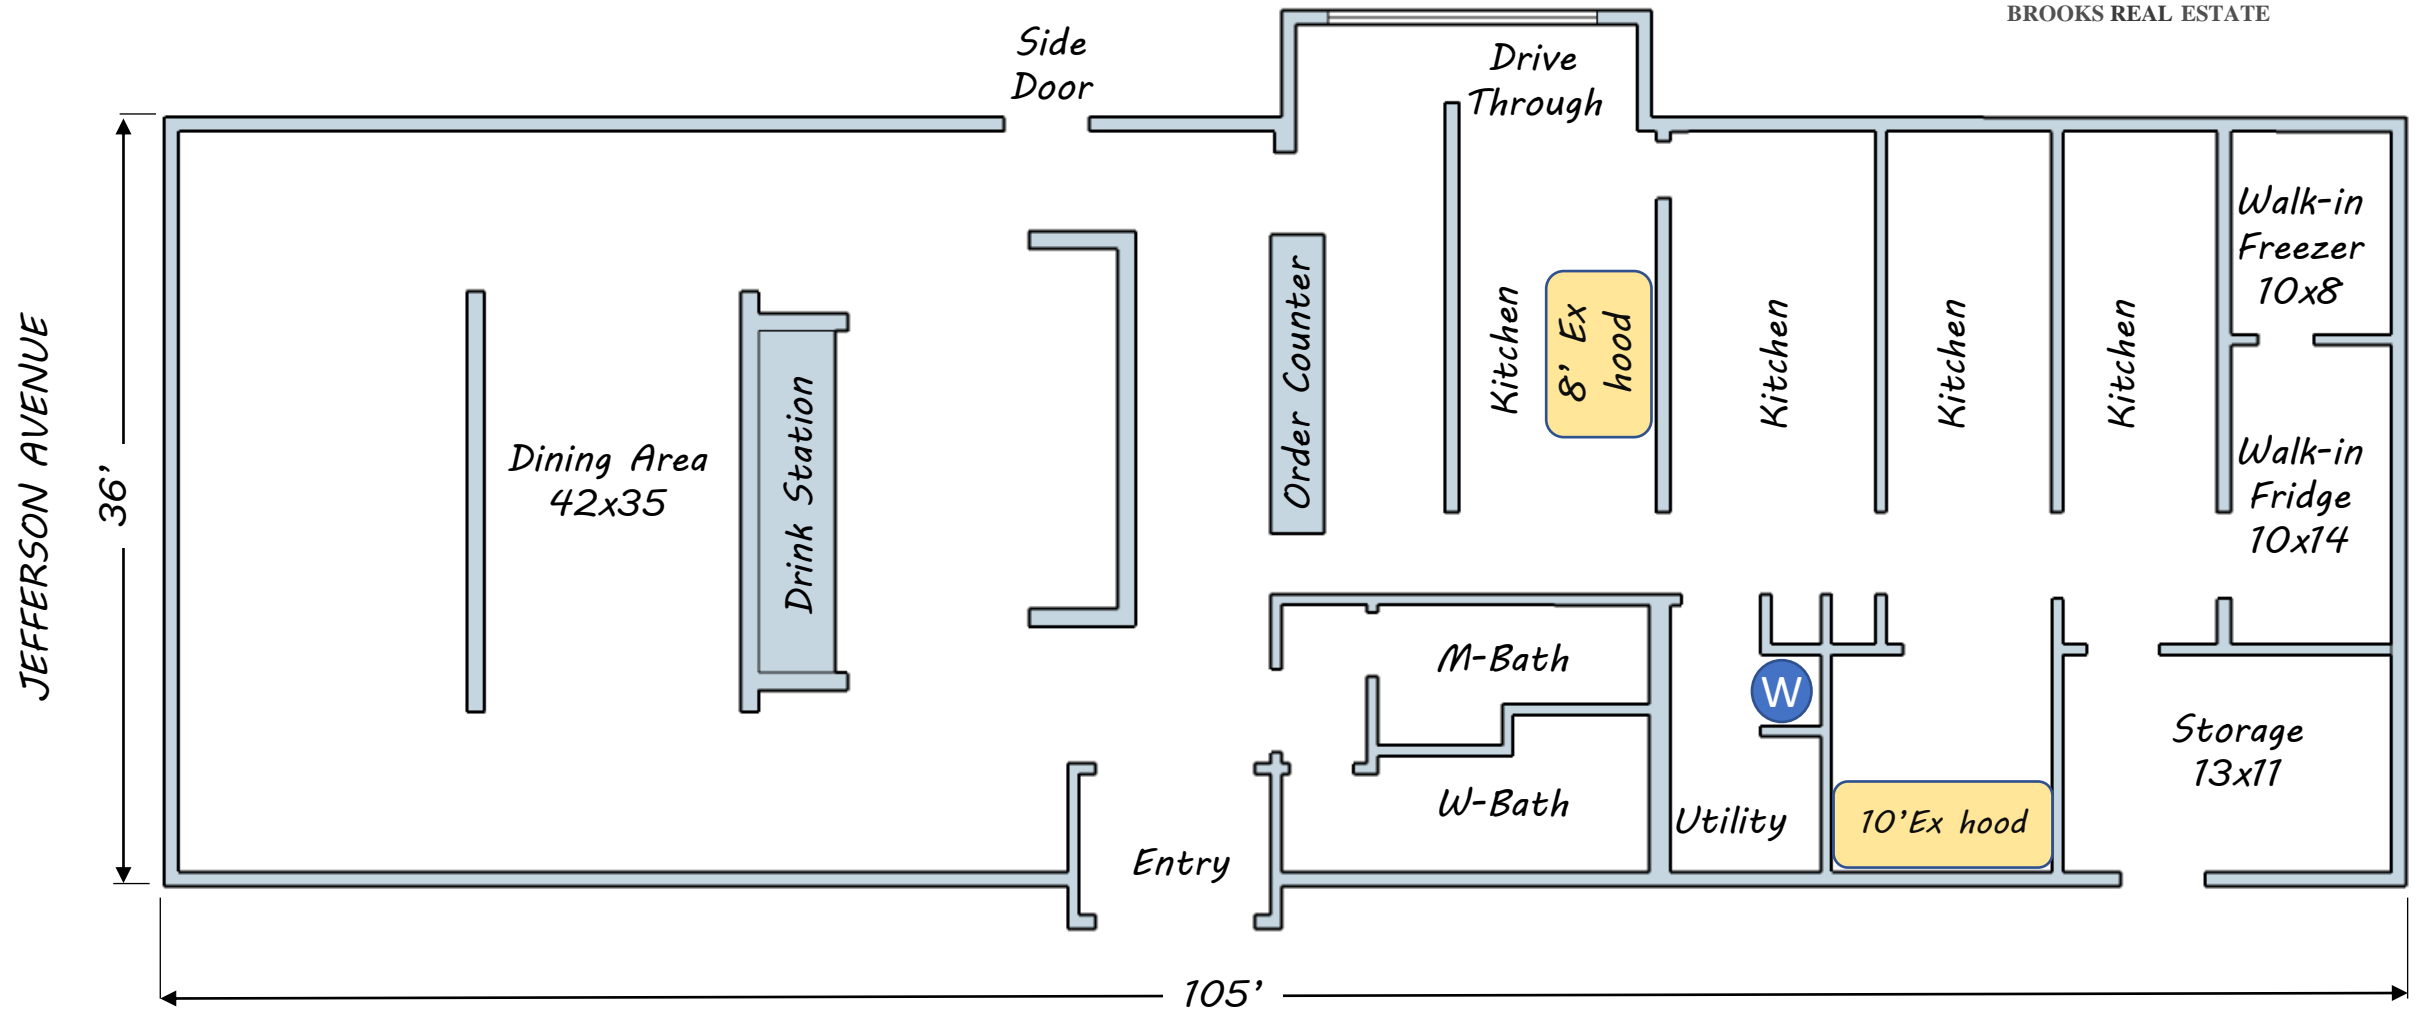

11739 Jefferson Avenue
Building Floor Plan
3,942 SF

COLDWELL BANKER COMMERCIAL
BROOKS REAL ESTATE

*This information was obtained from sources deemed to be reliable but is not warranted. All measurements are approximate.