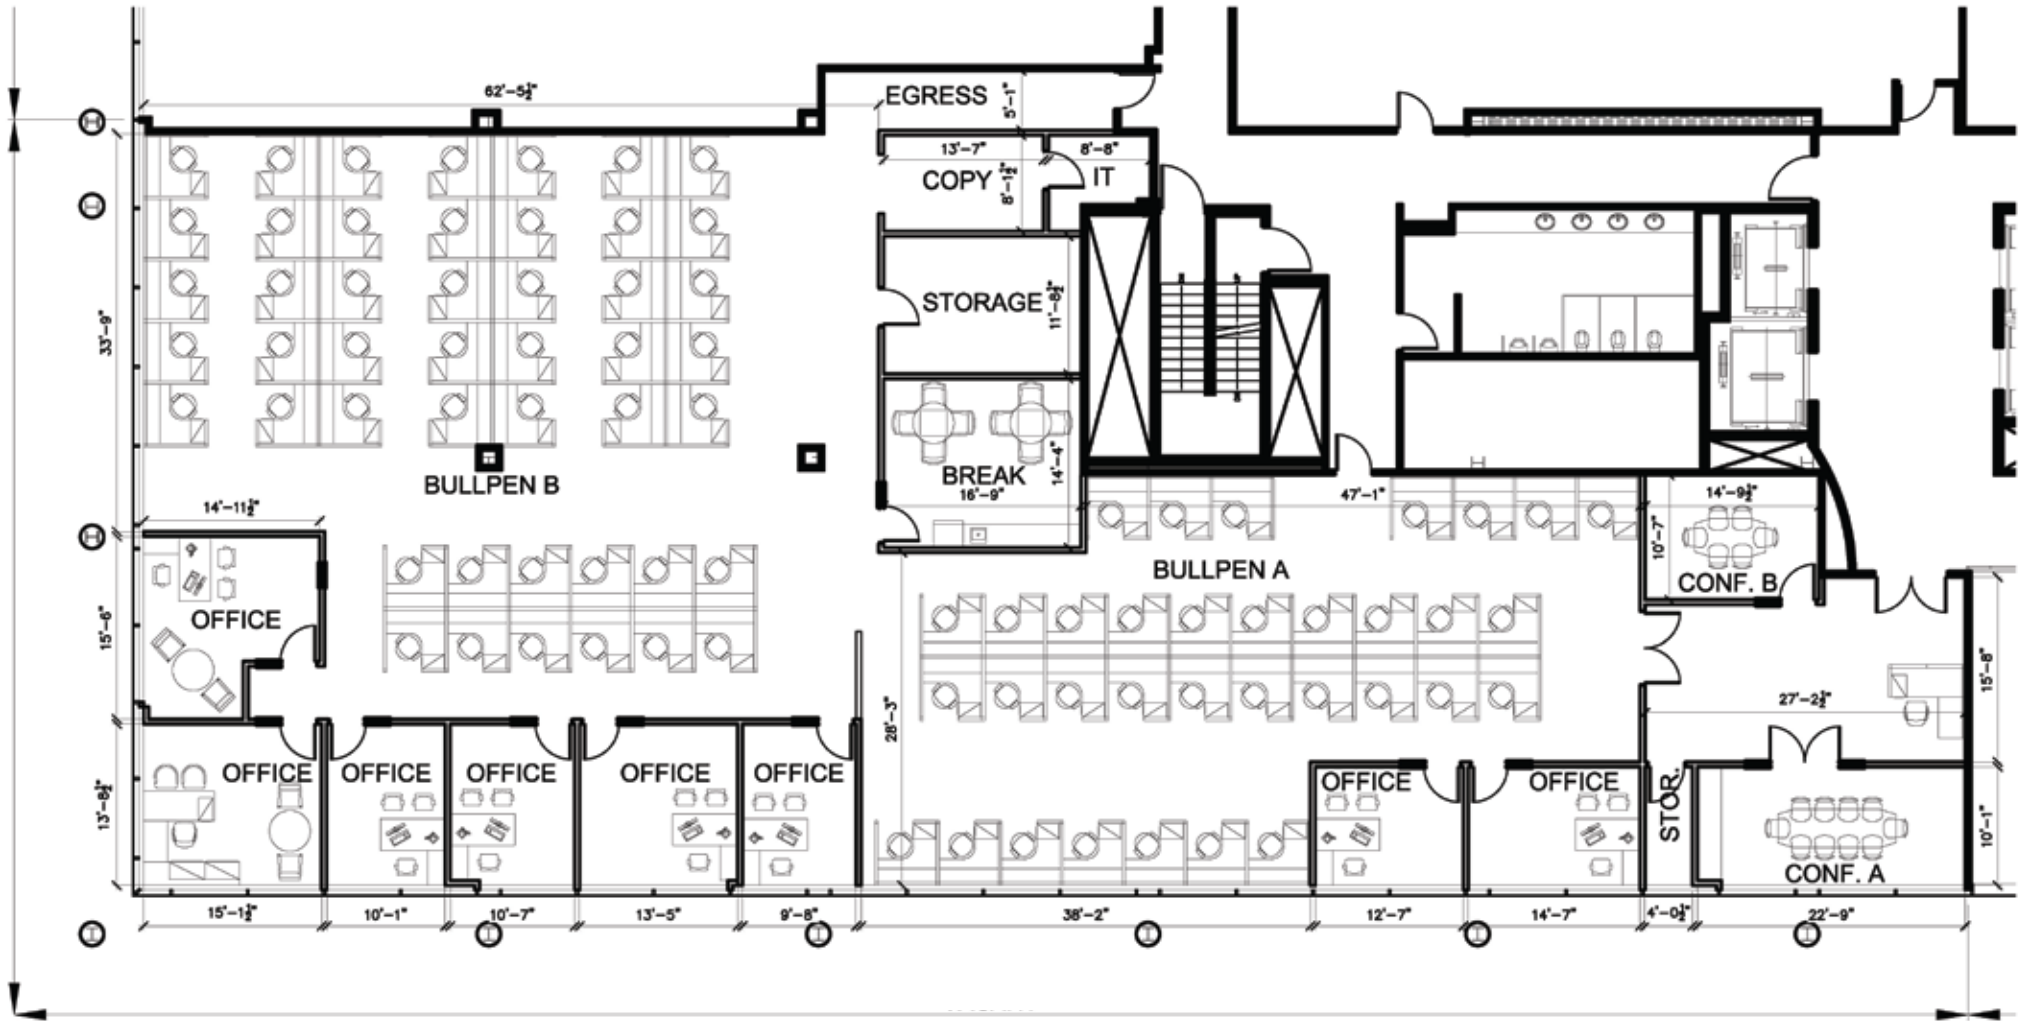

First Floor : 4,644 SF

FOR MORE INFORMATION:

John Finn
631.360.9000
jfinn@dr Realty.com

Pelops Damianos
631.360.9000
pdamianos@dr Realty.com

Tim Parlante
631.360.9000
tparlante@dr Realty.com

First Floor : 10,465 SF