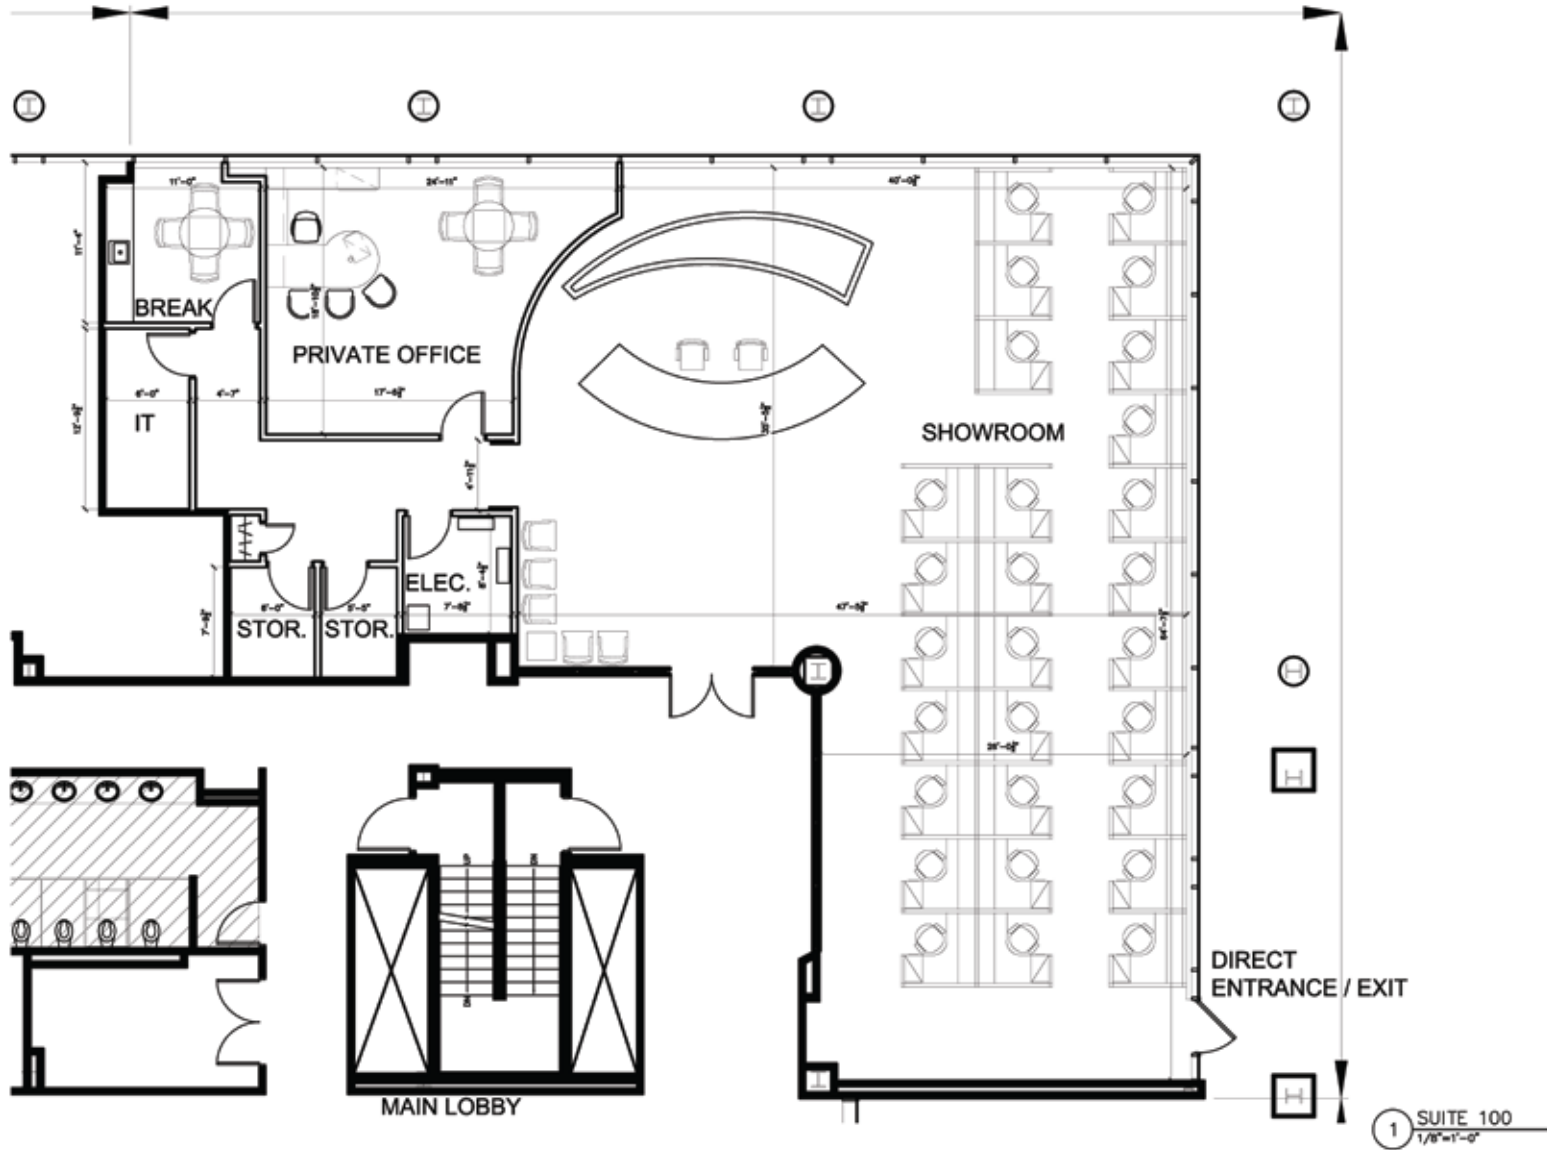

First Floor : 4,644 SF

FOR MORE INFORMATION:

John Finn
631.360.9000
jfinn@dr Realty.com

Pelops Damianos
631.360.9000
pdamianos@dr Realty.com

Tim Parlante
631.360.9000
tparlante@dr Realty.com