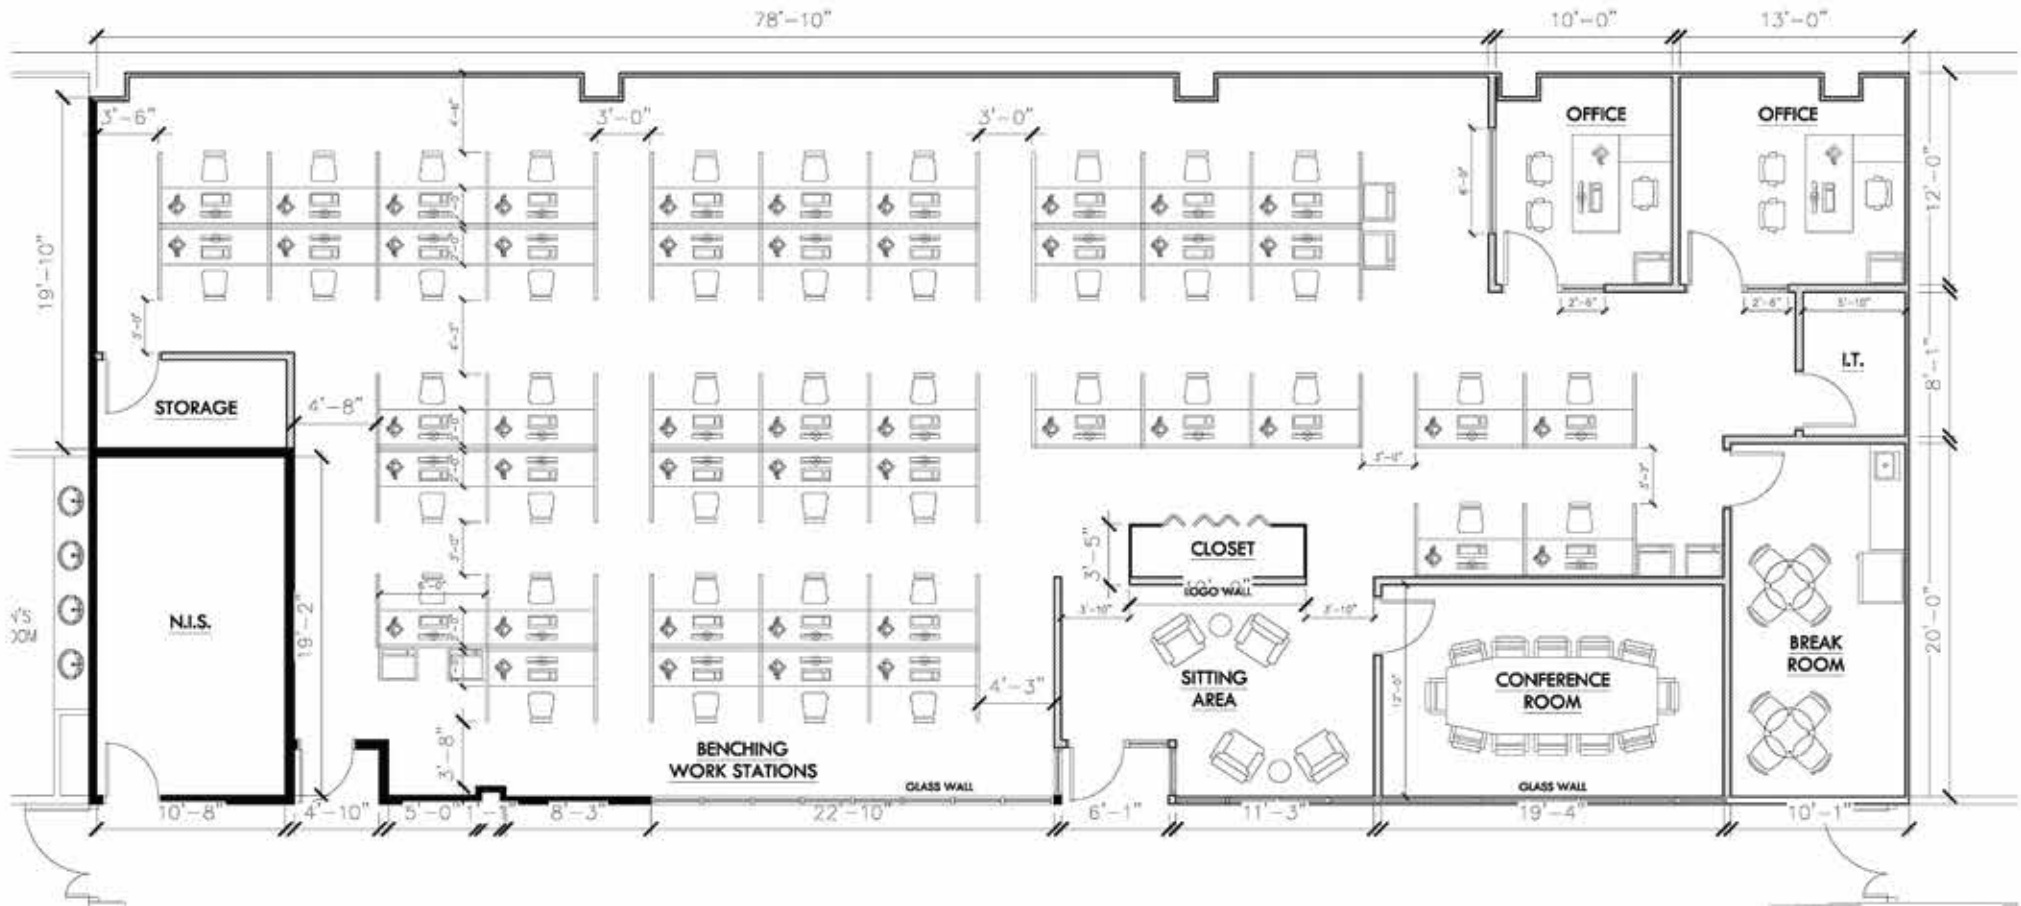

Concourse : 5,738 SF

FOR MORE INFORMATION:

John Finn
631.360.9000
jfinn@dr Realty.com

Pelops Damianos
631.360.9000
pdamianos@dr Realty.com

Tim Parlante
631.360.9000
tparlante@dr Realty.com