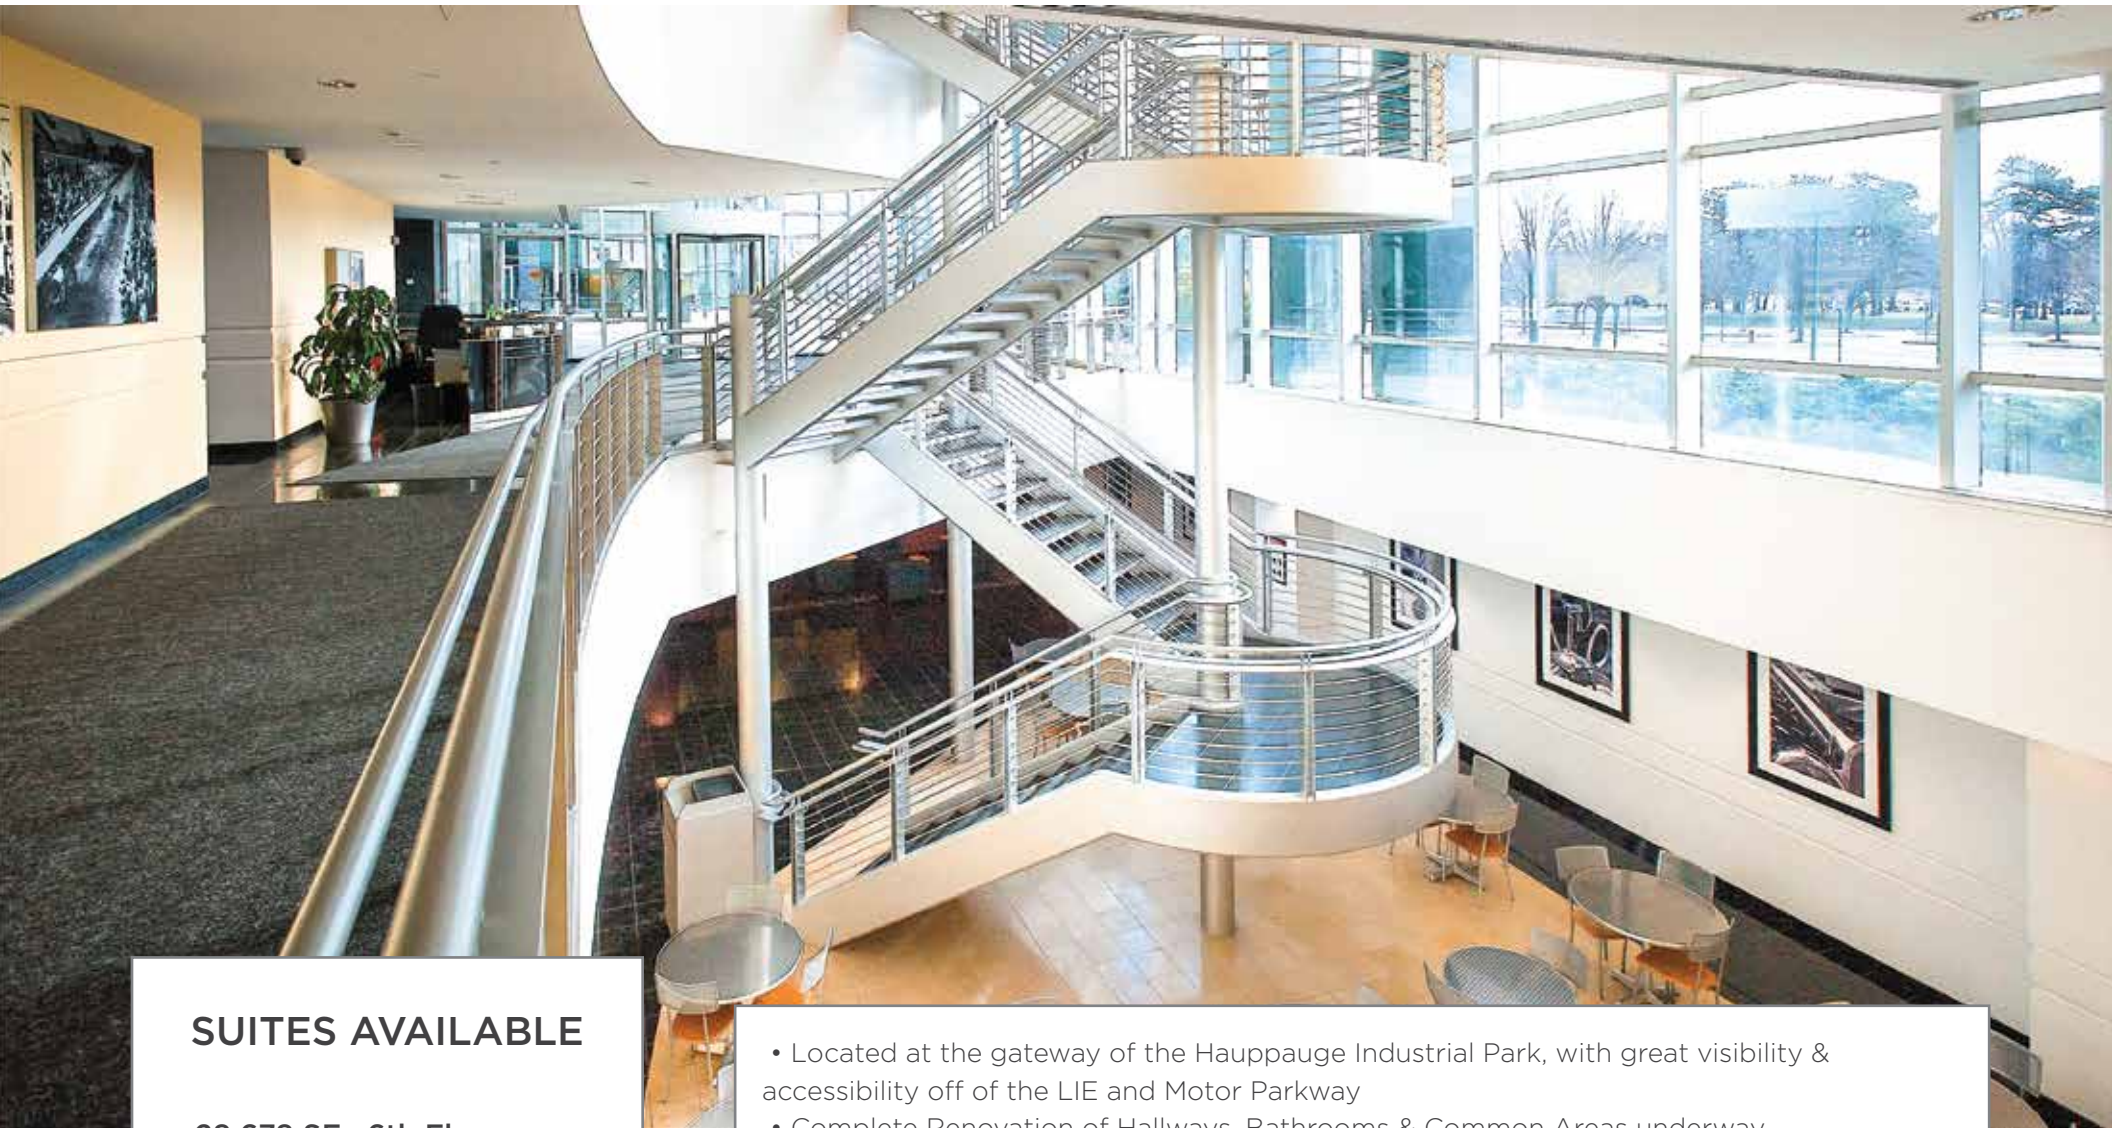

SUITES AVAILABLE

- **28,678 SF : 6th Floor**
- **3,000 - 14,199 SF : 4th Floor**
- **10,465 SF : 1st Floor**
- **4,644 SF : 1st Floor**
- **5,738 SF : Concourse**

- Located at the gateway of the Hauppauge Industrial Park, with great visibility & accessibility off of the LIE and Motor Parkway
- Complete Renovation of Hallways, Bathrooms & Common Areas underway
- Full Cafeteria, Catering & Food Services on Premises
- Multiple Conference Centers with State-of-the-Art Technology
- Fitness Center with Locker Rooms
- Motion Sensor Monitored Security Camera System Throughout
- On-Site Property Management, Maintenance Personnel, and Security Guard
- Interior Planting & Seasonal Flowers