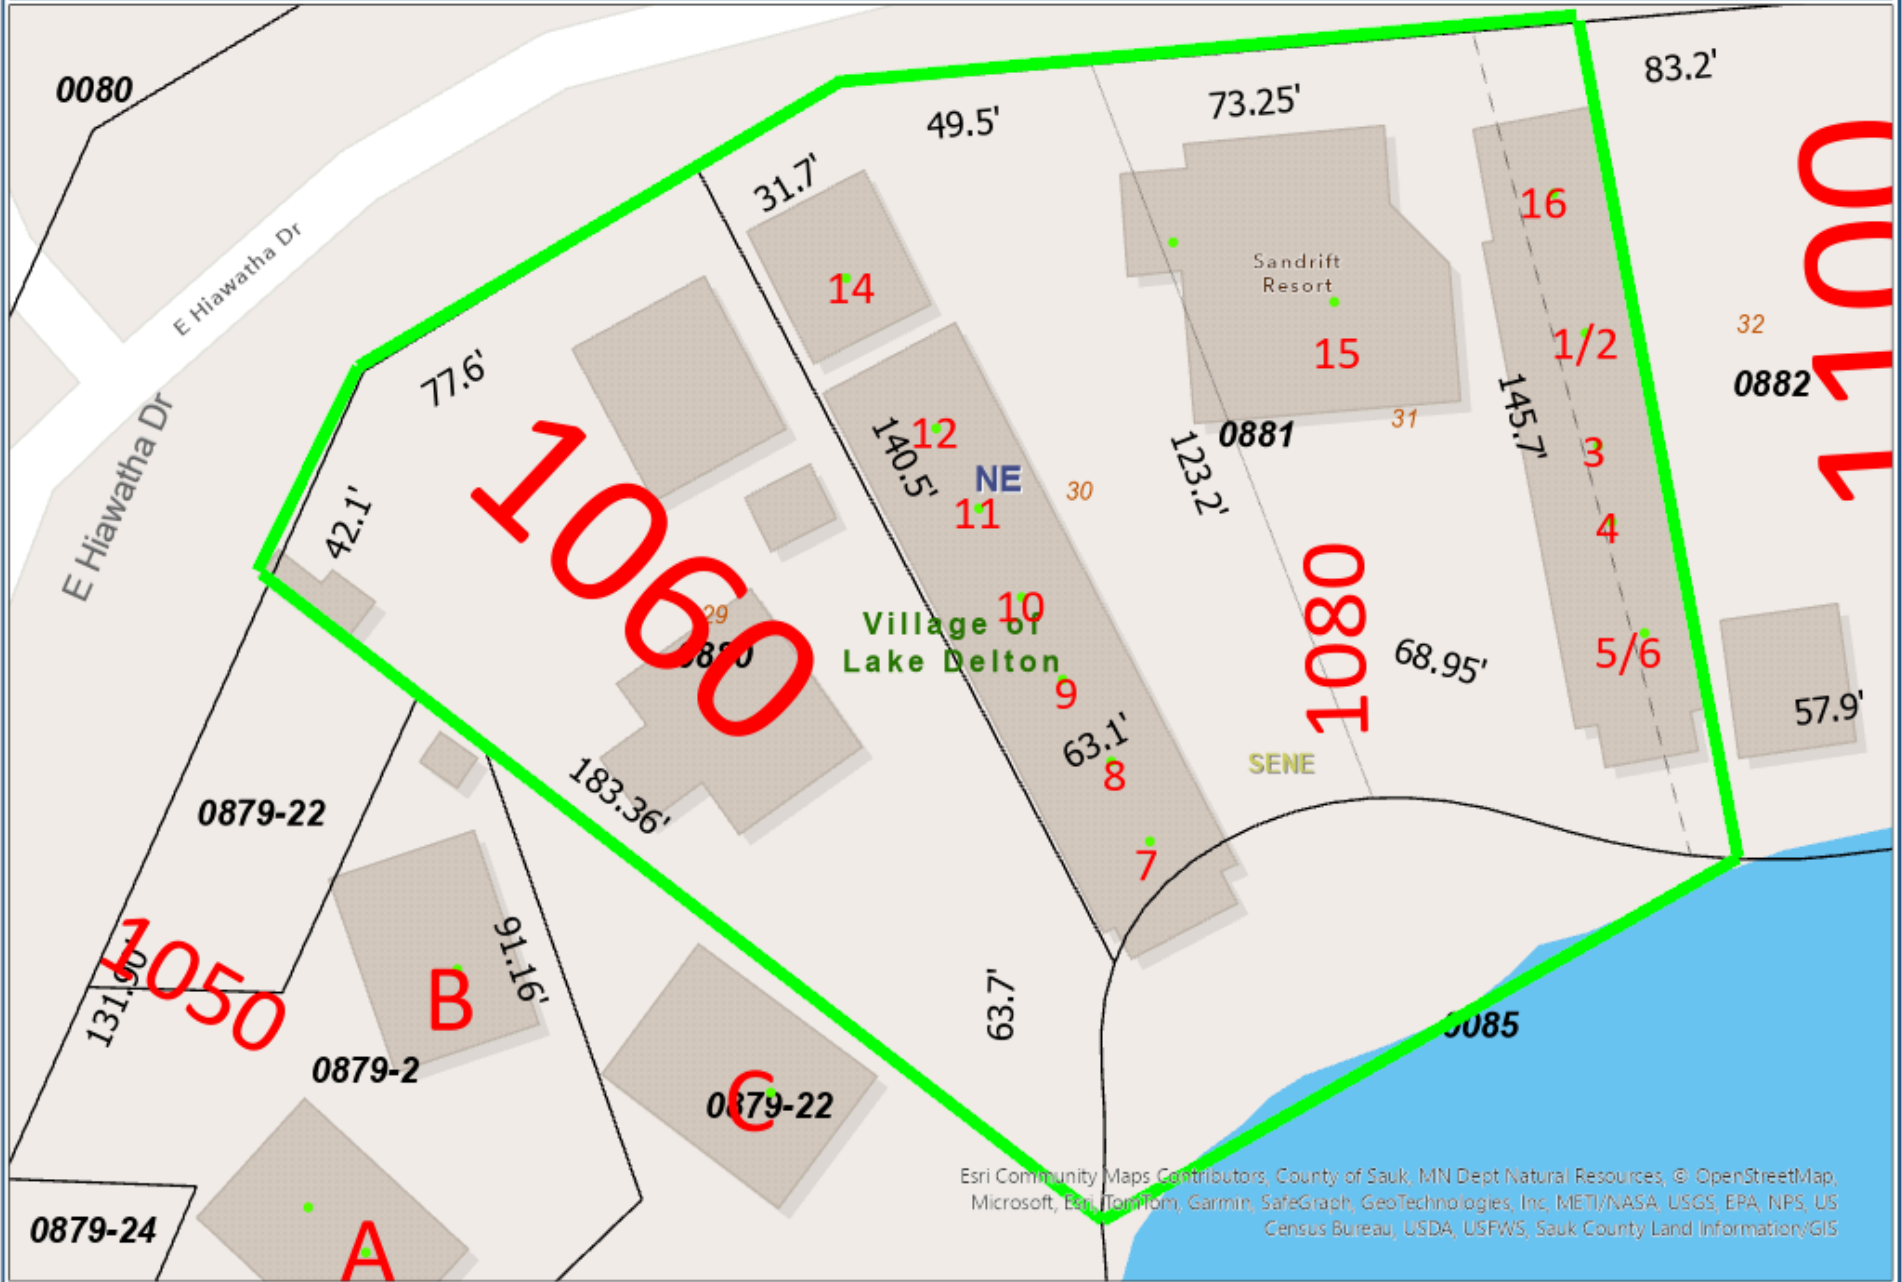

Title: 1060 & 1080 E Hiawatha Drive

Esri Community Maps Contributors, County of Sauk, MN Dept Natural Resources, © OpenStreetMap, Microsoft, Esri, TomTom, Garmin, SafeGraph, GeoTechnologies, Inc, METI/NASA, USGS, EPA, NPS, US Census Bureau, USDA, USFWS, Sauk County Land Information/GIS

6/1/2026