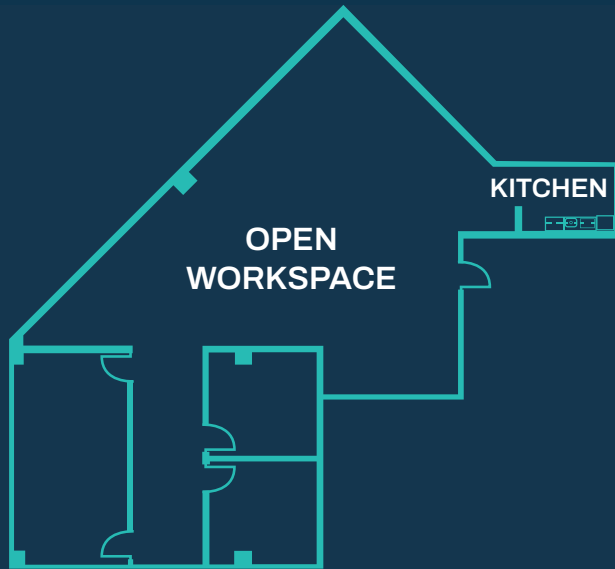

NORTH FIRST

2150 N FIRST STREET
SAN JOSE, CA

EXPANSIVE[®]

workspace

TEAM SUITE 600

ACCOMODATES HEADCOUNT OF UP TO 55

3852 SQUARE FEET OF PRIVATE SPACE PLUS 3000+SF OF SHARED WORKSPACE, COWORKING LOUNGE, KITCHEN, PHONE BOOTHS & MORE

SOLUTION INCLUDES:

FULLY FURNISHED

DIRECT FIBER INTERNET & WIFI ACCESS

EXPANSIVE LOUNGE

COFFEE & TEA

24/7 ACCESS

ON-SITE MGMT

HIGH SPEED PRINTERS