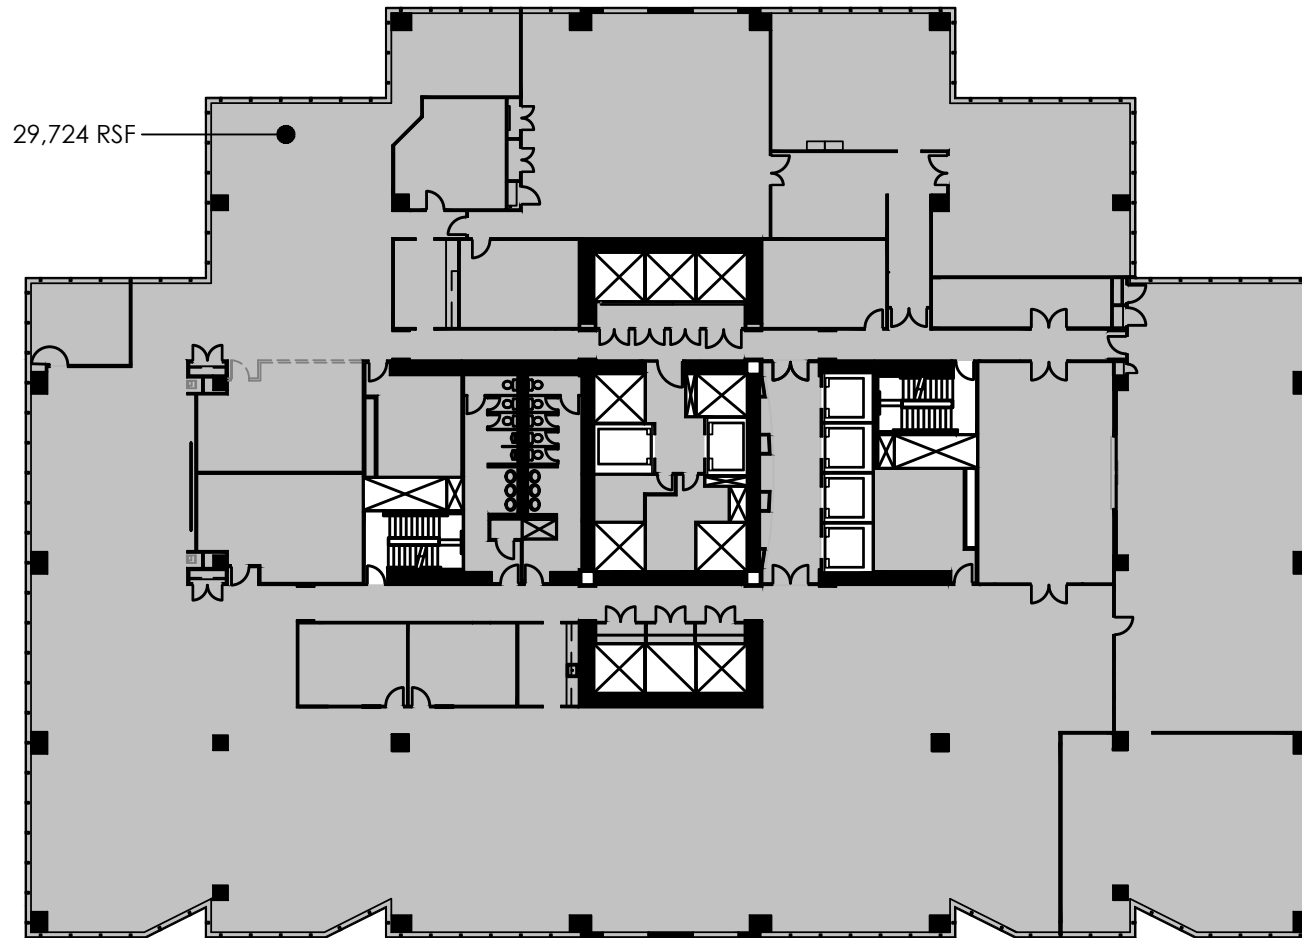

TWO COMMERCE SQUARE
14TH FLOOR
PHILADELPHIA, PA

FMC TOWER AT CIRA CENTRE SOUTH
2929 WALNUT STREET, SUITE 1700
PHILADELPHIA, PA 19104
PHONE: 610.325.5600
www.brandywinerealty.com

Brian Orr
215.656.4465
brian.orr@bdnreit.com