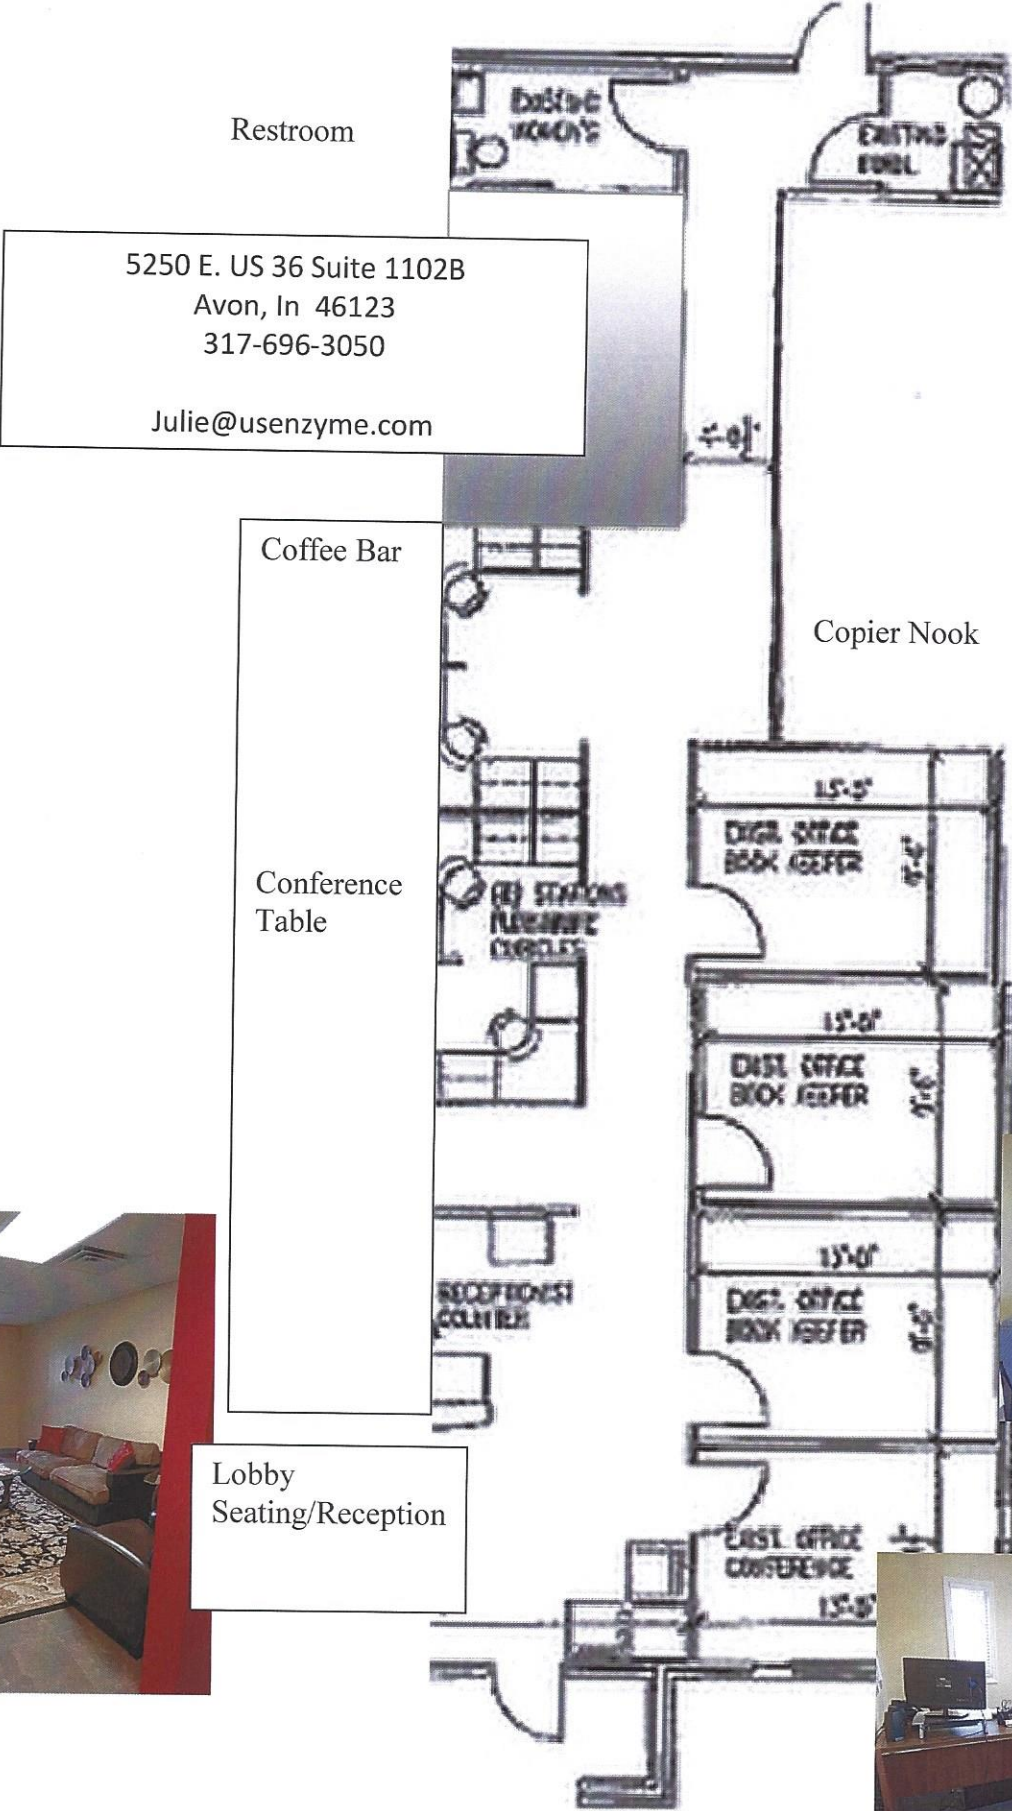

**Approximate Current Floor Plans
1400 Sq Foot**

5250 E. US 36 Suite 1102B
Avon, In 46123
317-696-3050

Julie@usenzyme.com

Lobby Seating/Reception