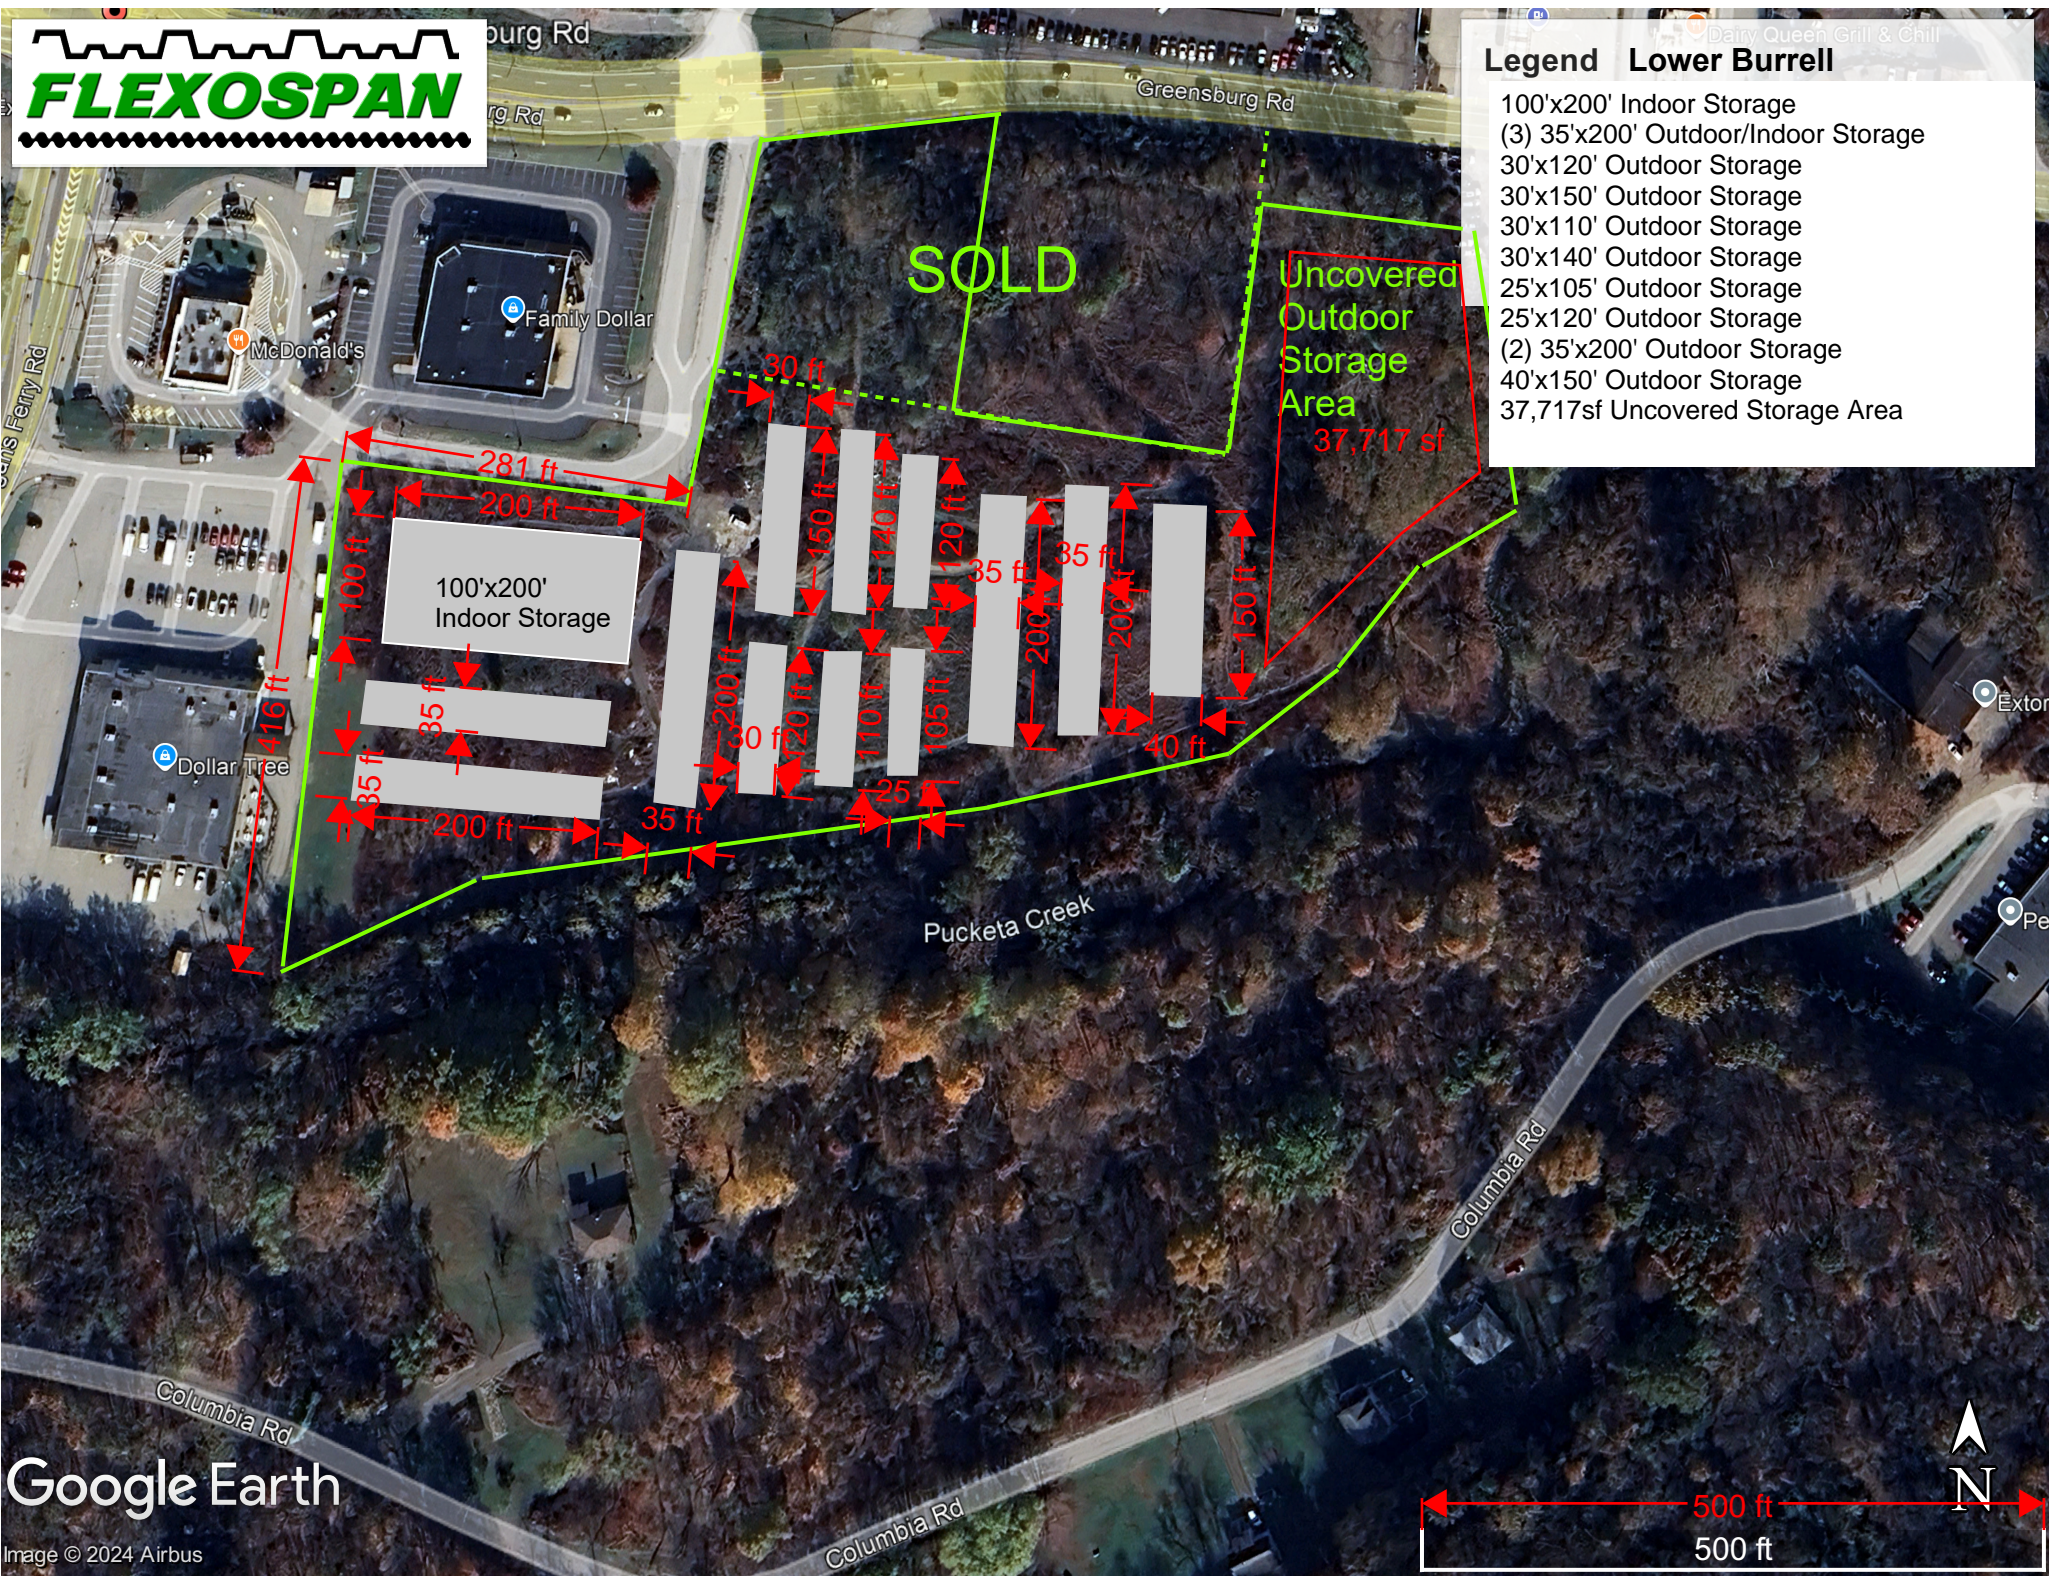

### Legend Lower Burrell

- 100'x200' Indoor Storage
- (3) 35'x200' Outdoor/Indoor Storage
- 30'x120' Outdoor Storage
- 30'x150' Outdoor Storage
- 30'x110' Outdoor Storage
- 30'x140' Outdoor Storage
- 25'x105' Outdoor Storage
- 25'x120' Outdoor Storage
- (2) 35'x200' Outdoor Storage
- 40'x150' Outdoor Storage
- 37,717sf Uncovered Storage Area

Google Earth

Image © 2024 Airbus