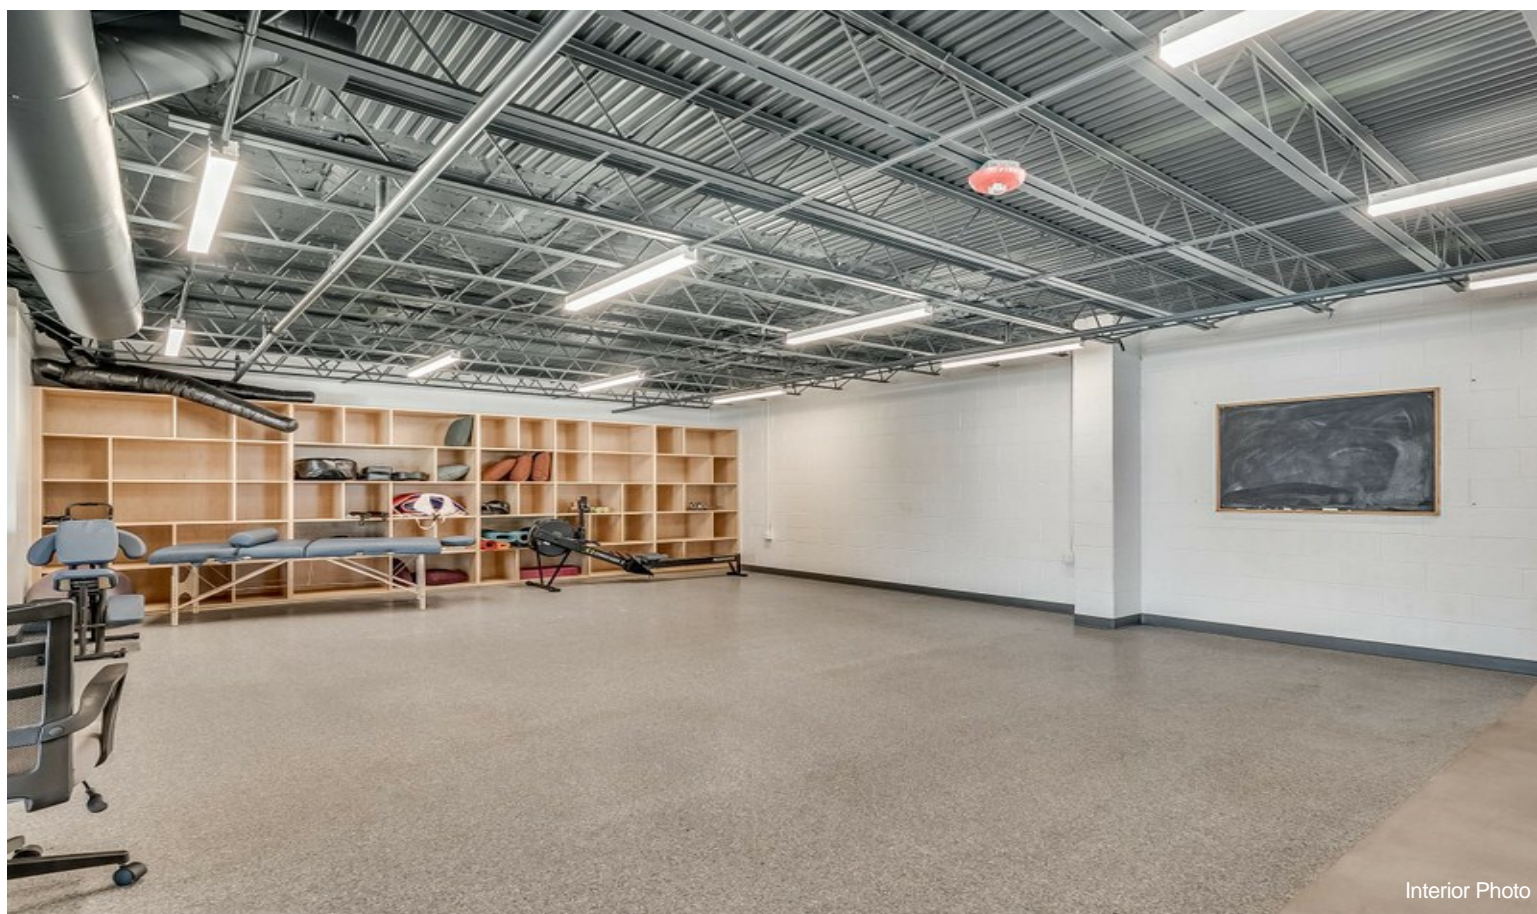

916 NW 6th Street is a ±14,336 SF, two-story mixed-use asset fully renovated in 2016 (originally built 1961) and 100% leased on an absolute NNN basis to a curated roster of established Midtown tenants: Sunnyside Diner, Rev Mex (both Shared Plate Hospitality), and WorkFlow boutique office. The asset delivers passive, stabilized cash flow from day one with minimal near-term capital exposure.

Aerial

Aerial

Property Photos

Property Photos

Property Photos

Interior Photo

Interior Photo

Property Photos

Interior Photo

Interior Photo

Property Photos

Interior Photo

Interior Photo

Property Photos

Interior Photo

Interior Photo

Property Photos

Interior Photo

Interior Photo

Property Photos

Interior Photo

Interior Photo

Property Photos

Interior Photo