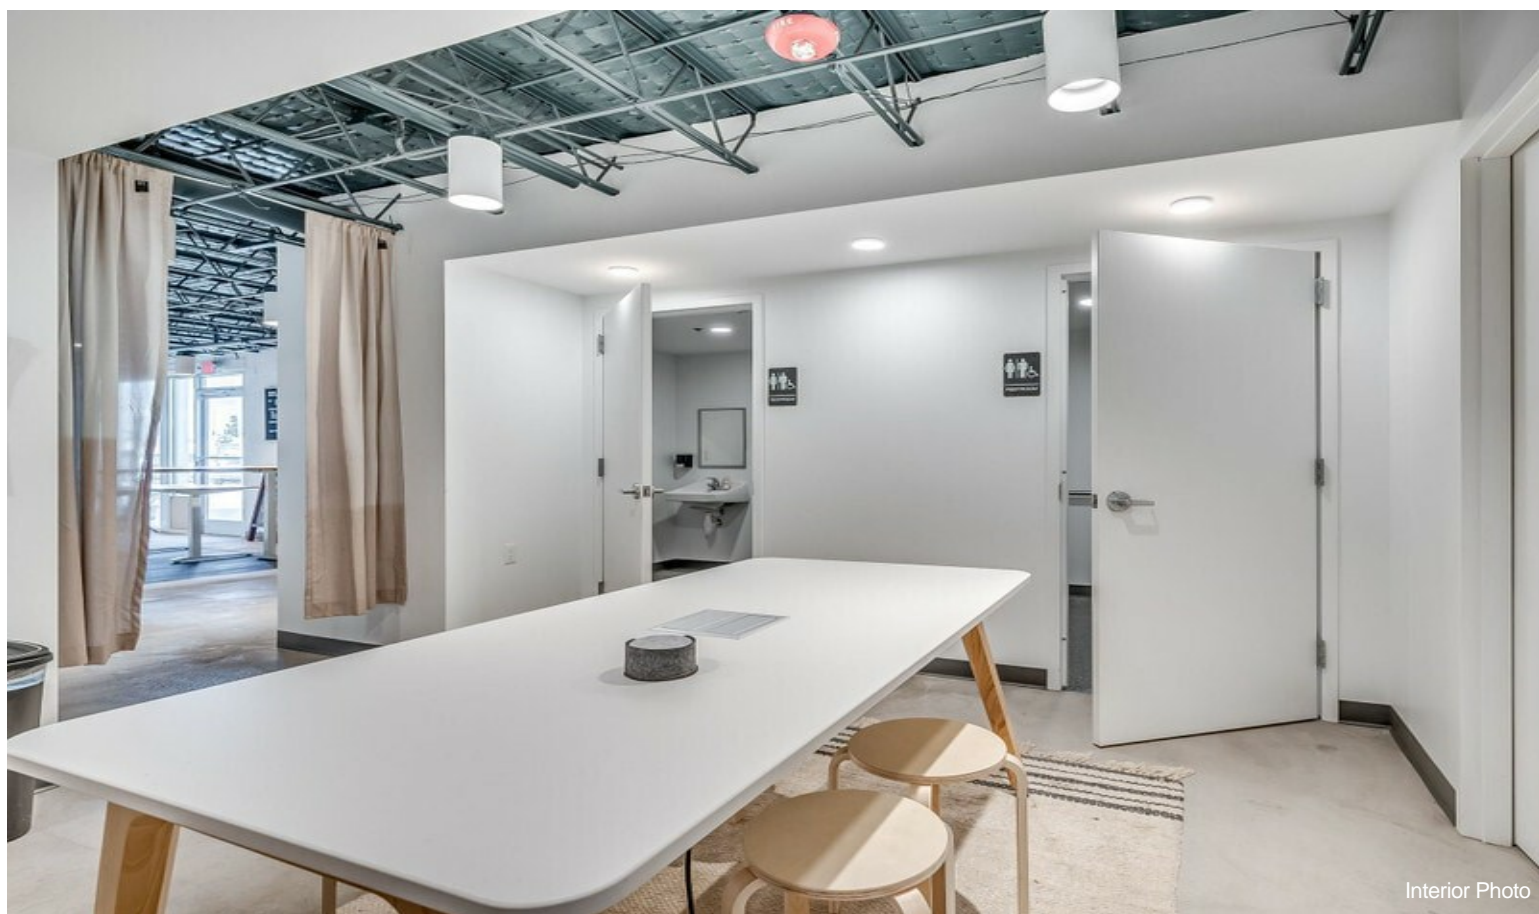

916 NW 6th Street is a ±14,336 SF, two-story mixed-use asset fully renovated in 2016 (originally built 1961) and 100% leased on an absolute NNN basis to a curated roster of established Midtown tenants: Sunnyside Diner, Rev Mex (both Shared Plate Hospitality), and WorkFlow boutique office. The asset delivers passive, stabilized cash flow from day one with minimal near-term capital exposure.

Interior Photo

Interior Photo

Property Photos

Interior Photo

Interior Photo

Property Photos

Interior Photo

Interior Photo

Property Photos

Interior Photo

Interior Photo

Property Photos

Interior Photo

Interior Photo

Property Photos

Interior Photo

Interior Photo

Property Photos

Interior Photo

Interior Photo

Property Photos

Interior Photo

Interior Photo

Property Photos