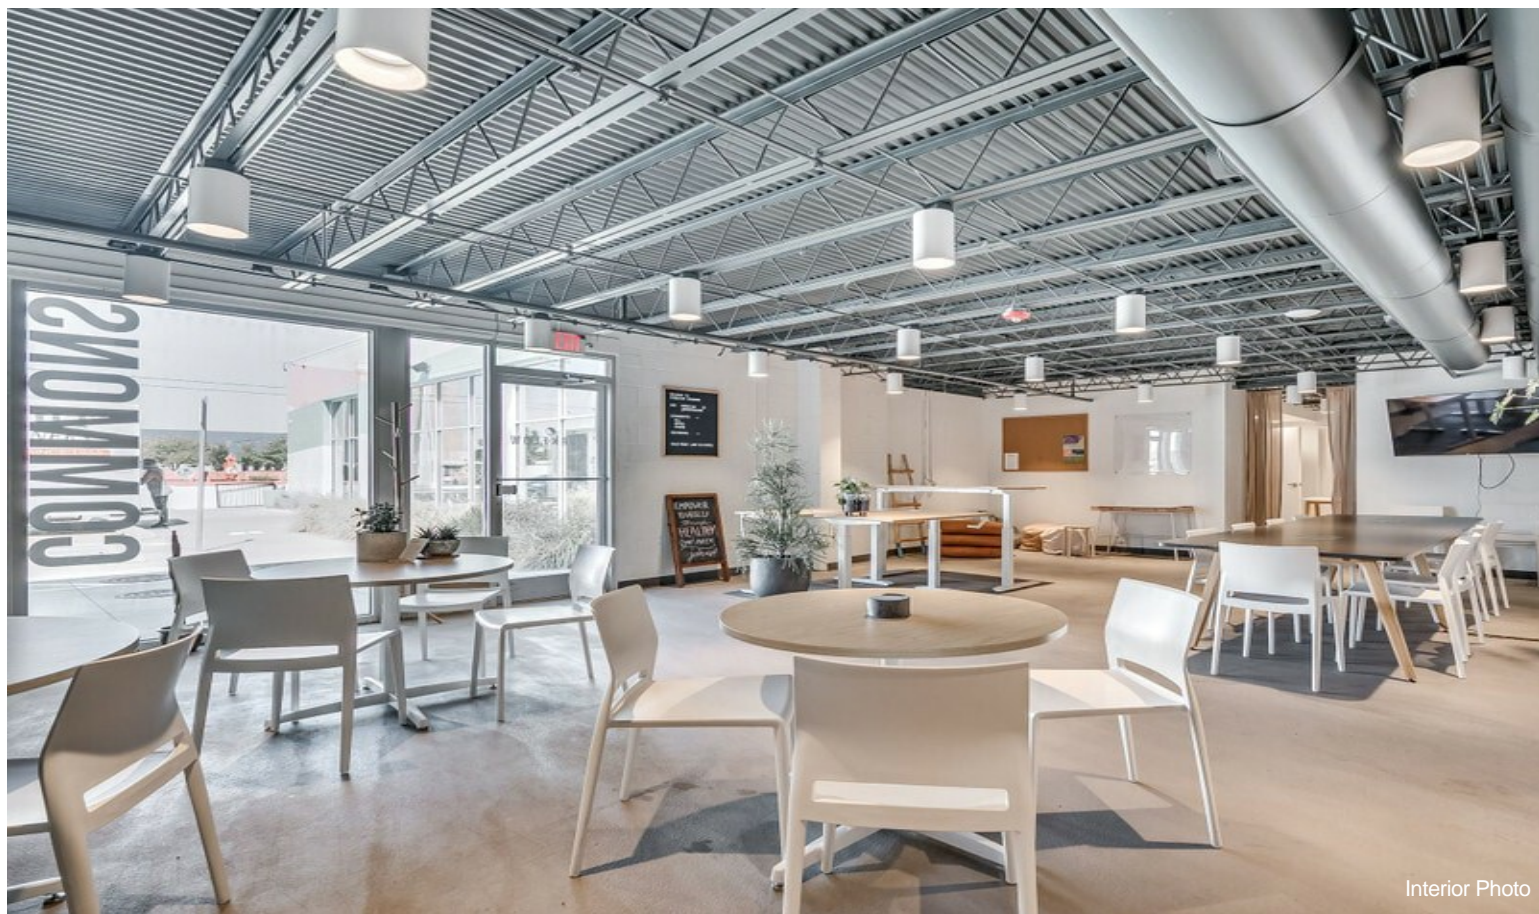

916 NW 6th Street is a ±14,336 SF, two-story mixed-use asset fully renovated in 2016 (originally built 1961) and 100% leased on an absolute NNN basis to a curated roster of established Midtown tenants: Sunnyside Diner, Rev Mex (both Shared Plate Hospitality), and WorkFlow boutique office. The asset delivers passive, stabilized cash flow from day one with minimal near-term capital exposure.

Aerial

Aerial

Property Photos

Property Photos

Property Photos

Interior Photo

Interior Photo

Property Photos

Interior Photo

Interior Photo

Property Photos

Interior Photo

Interior Photo

Property Photos

Interior Photo

Interior Photo