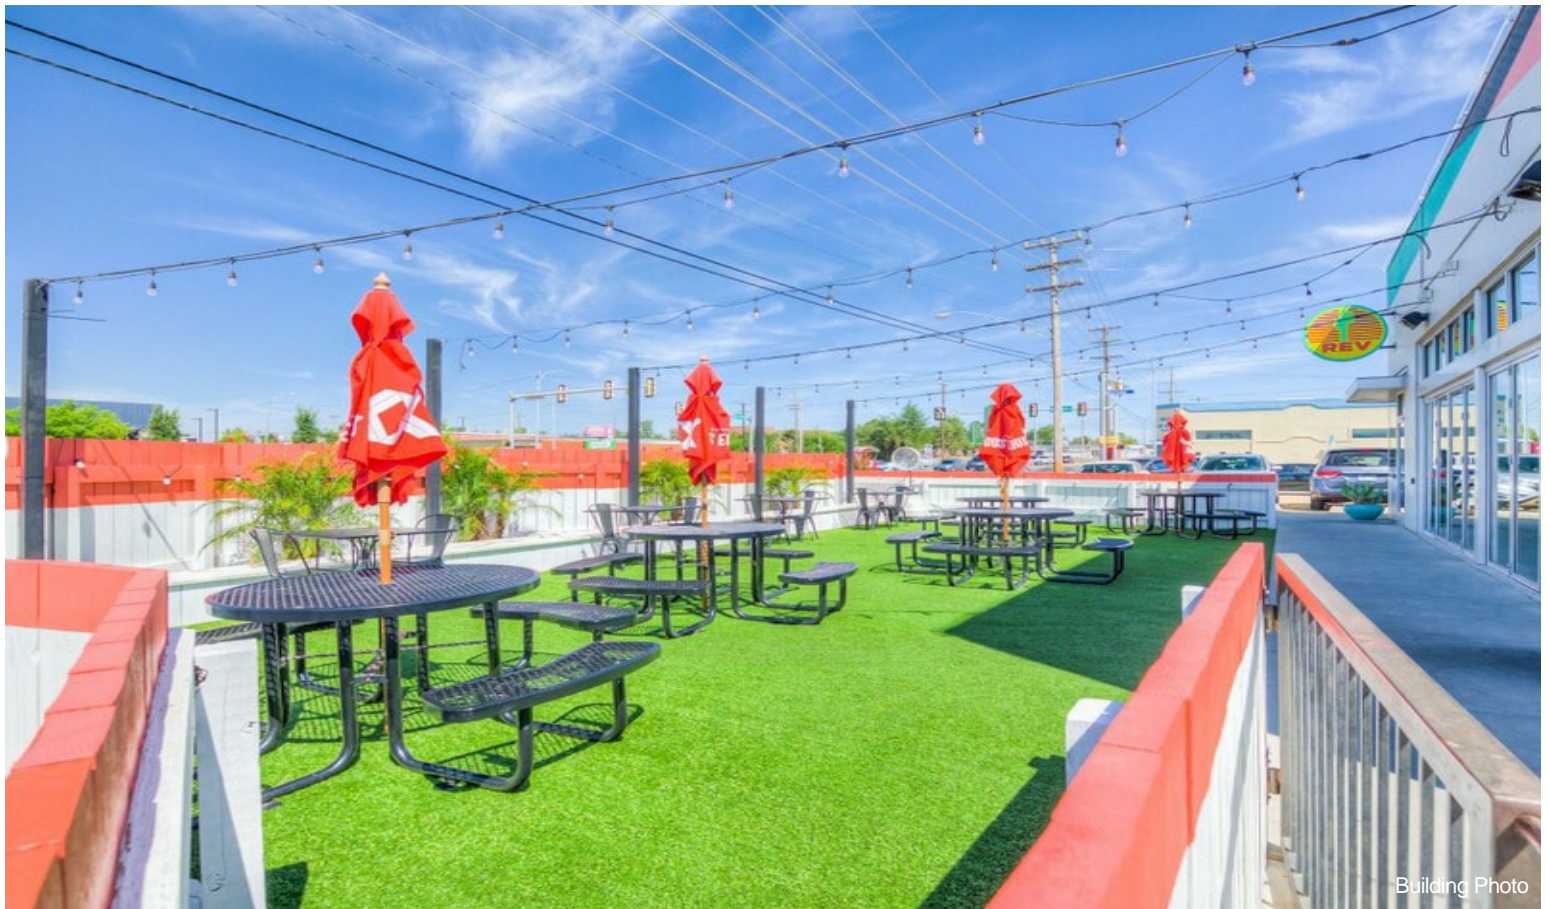

Building Photo