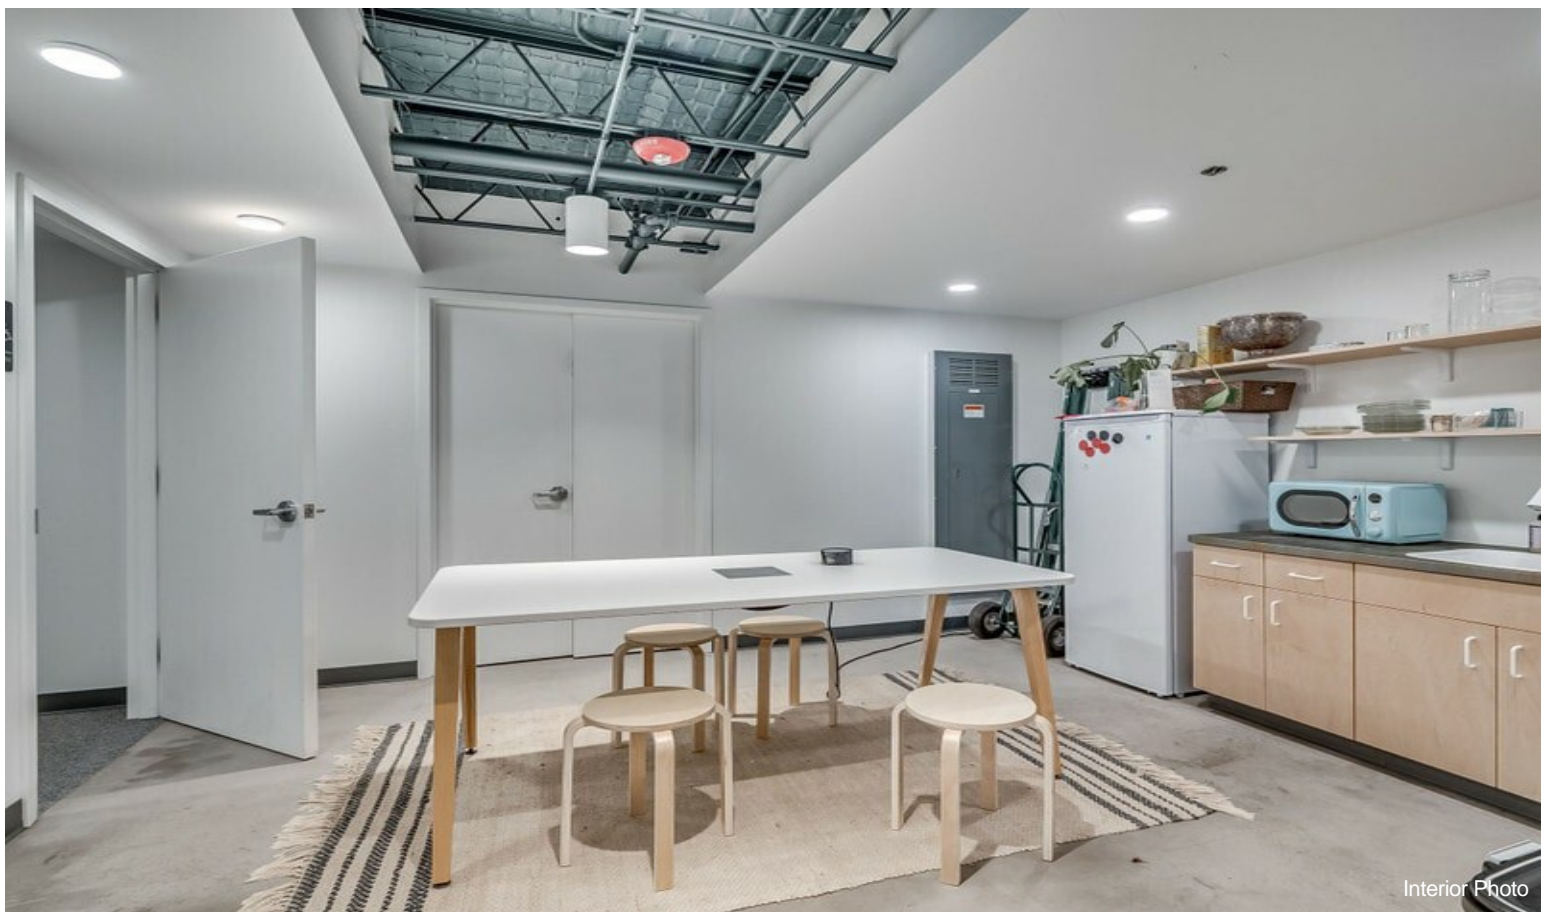

916 NW 6th Street is a ±14,336 SF, two-story mixed-use asset fully renovated in 2016 (originally built 1961) and 100% leased on an absolute NNN basis to a curated roster of established Midtown tenants: Sunnyside Diner, Rev Mex (both Shared Plate Hospitality), and WorkFlow boutique office. The asset delivers passive, stabilized cash flow from day one with minimal near-term capital exposure.

Interior Photo

Interior Photo

Property Photos

Interior Photo

Interior Photo

Property Photos

Interior Photo

Interior Photo

Property Photos

Interior Photo

Interior Photo

Property Photos

Interior Photo

Interior Photo

Property Photos

Interior Photo

Interior Photo

Property Photos

Interior Photo

Interior Photo

Property Photos

Interior Photo

Interior Photo

Property Photos