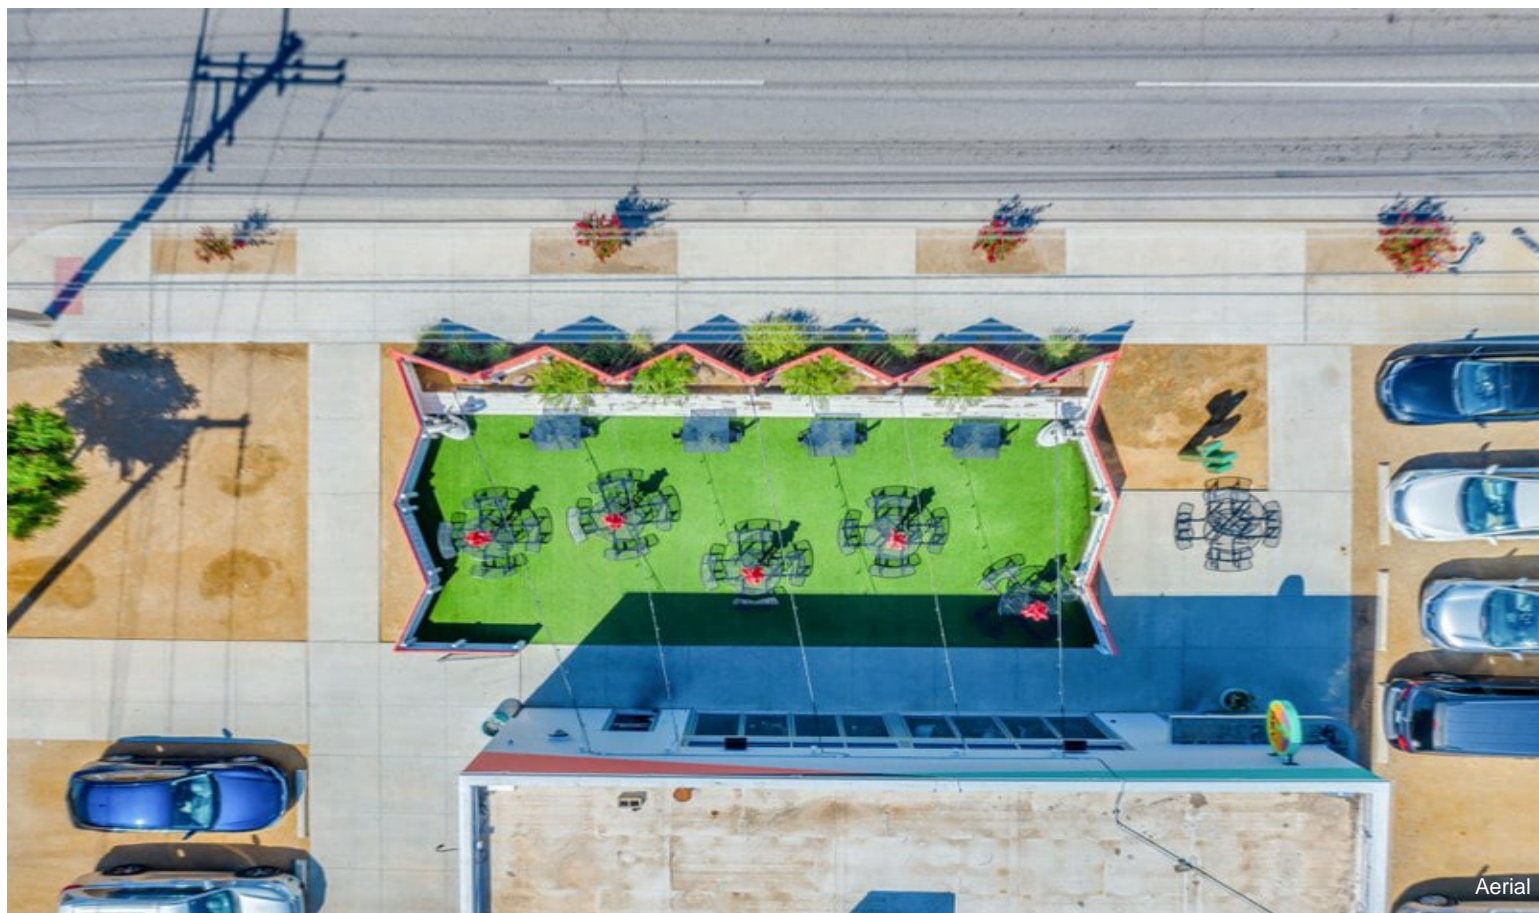

916 NW 6th Street is a ±14,336 SF, two-story mixed-use asset fully renovated in 2016 (originally built 1961) and 100% leased on an absolute NNN basis to a curated roster of established Midtown tenants: Sunnyside Diner, Rev Mex (both Shared Plate Hospitality), and WorkFlow boutique office. The asset delivers passive, stabilized cash flow from day one with minimal near-term capital exposure.

Property Photos

Building Photo

Building Photo

Property Photos

Building Photo

Building Photo

Property Photos

Property Photos

Aerial

Aerial

Property Photos

Property Photos

Property Photos

Interior Photo

Interior Photo

Property Photos