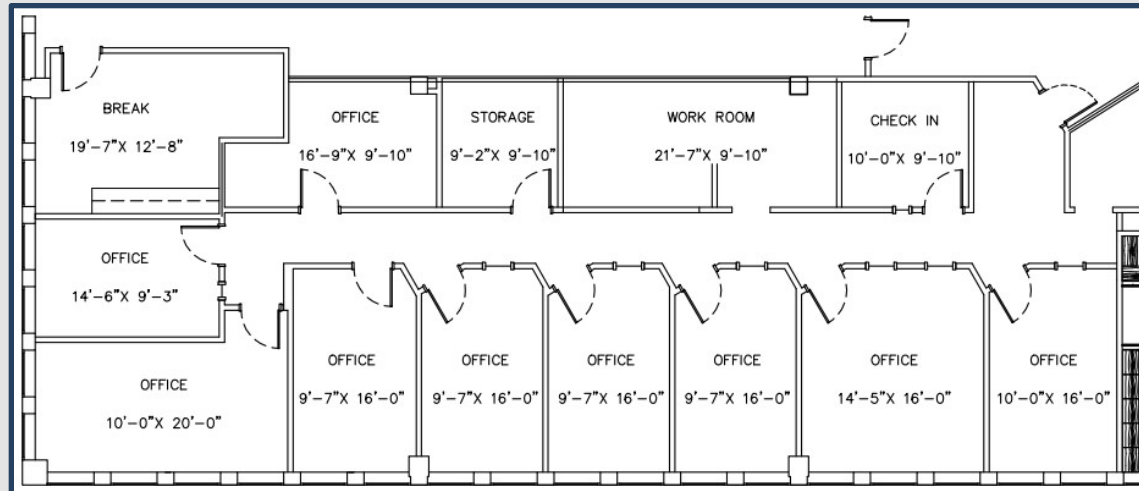

SPACE FEATURES

Glass Door Entry
Private Offices on Glass

Steve Beverly
S.E. Beverly Real Estate Services, Inc.
1800 Peachtree Street NW, Suite 202
Atlanta GA 30309

(404) 290-0895
steve.beverly@sebeverly.com
<https://1800peachtreebuilding.com>