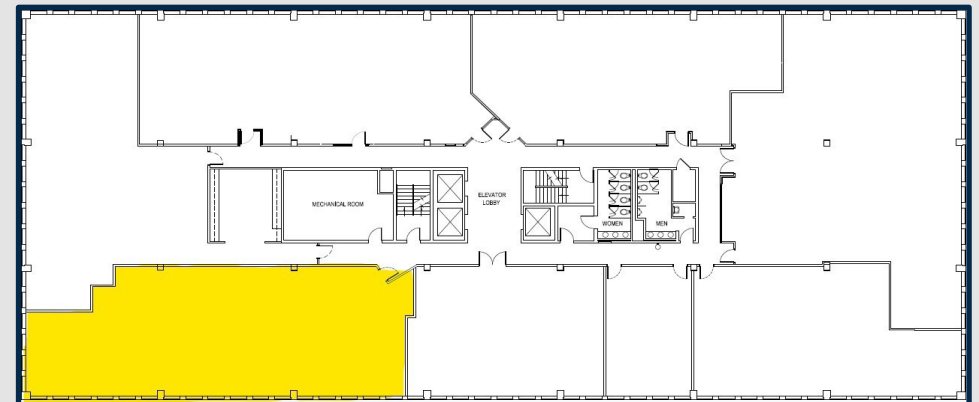

SPACE FEATURES

Glass Door Entry
Private Offices on Glass

Steve Beverly
S.E. Beverly Real Estate Services, Inc.
1800 Peachtree Street NW, Suite 202
Atlanta GA 30309

(404) 290-0895
steve.beverly@sebeverly.com
<https://1800peachtreebuilding.com>