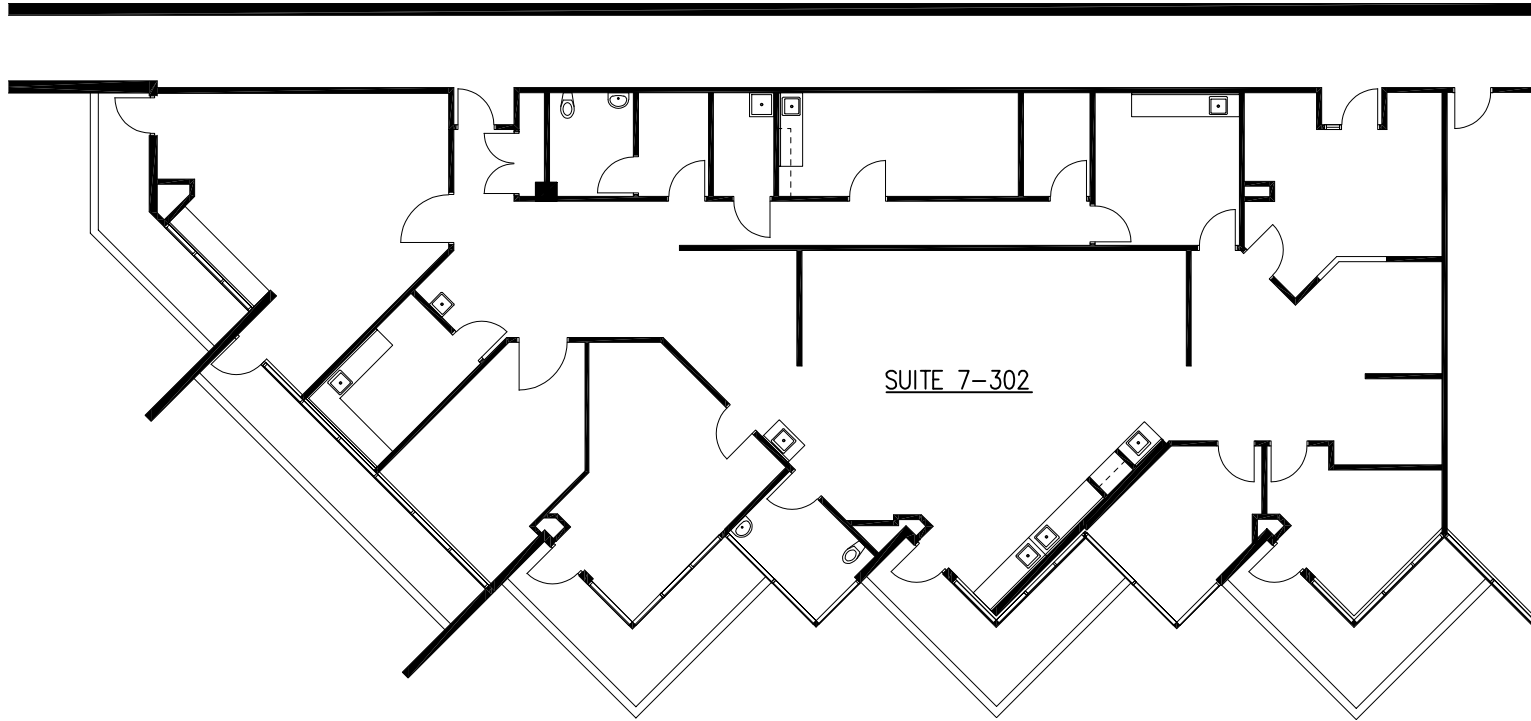

0' 8' 16' 32'
SCALE: 1/16" = 1'-0"

WATERFRONT PLAZA

500 ALA MOANA BLVD., HONOLULU, HI 96813

FLOOR PLAN - SUITE 7-302

SCALE: 1/16" = 1'-0"