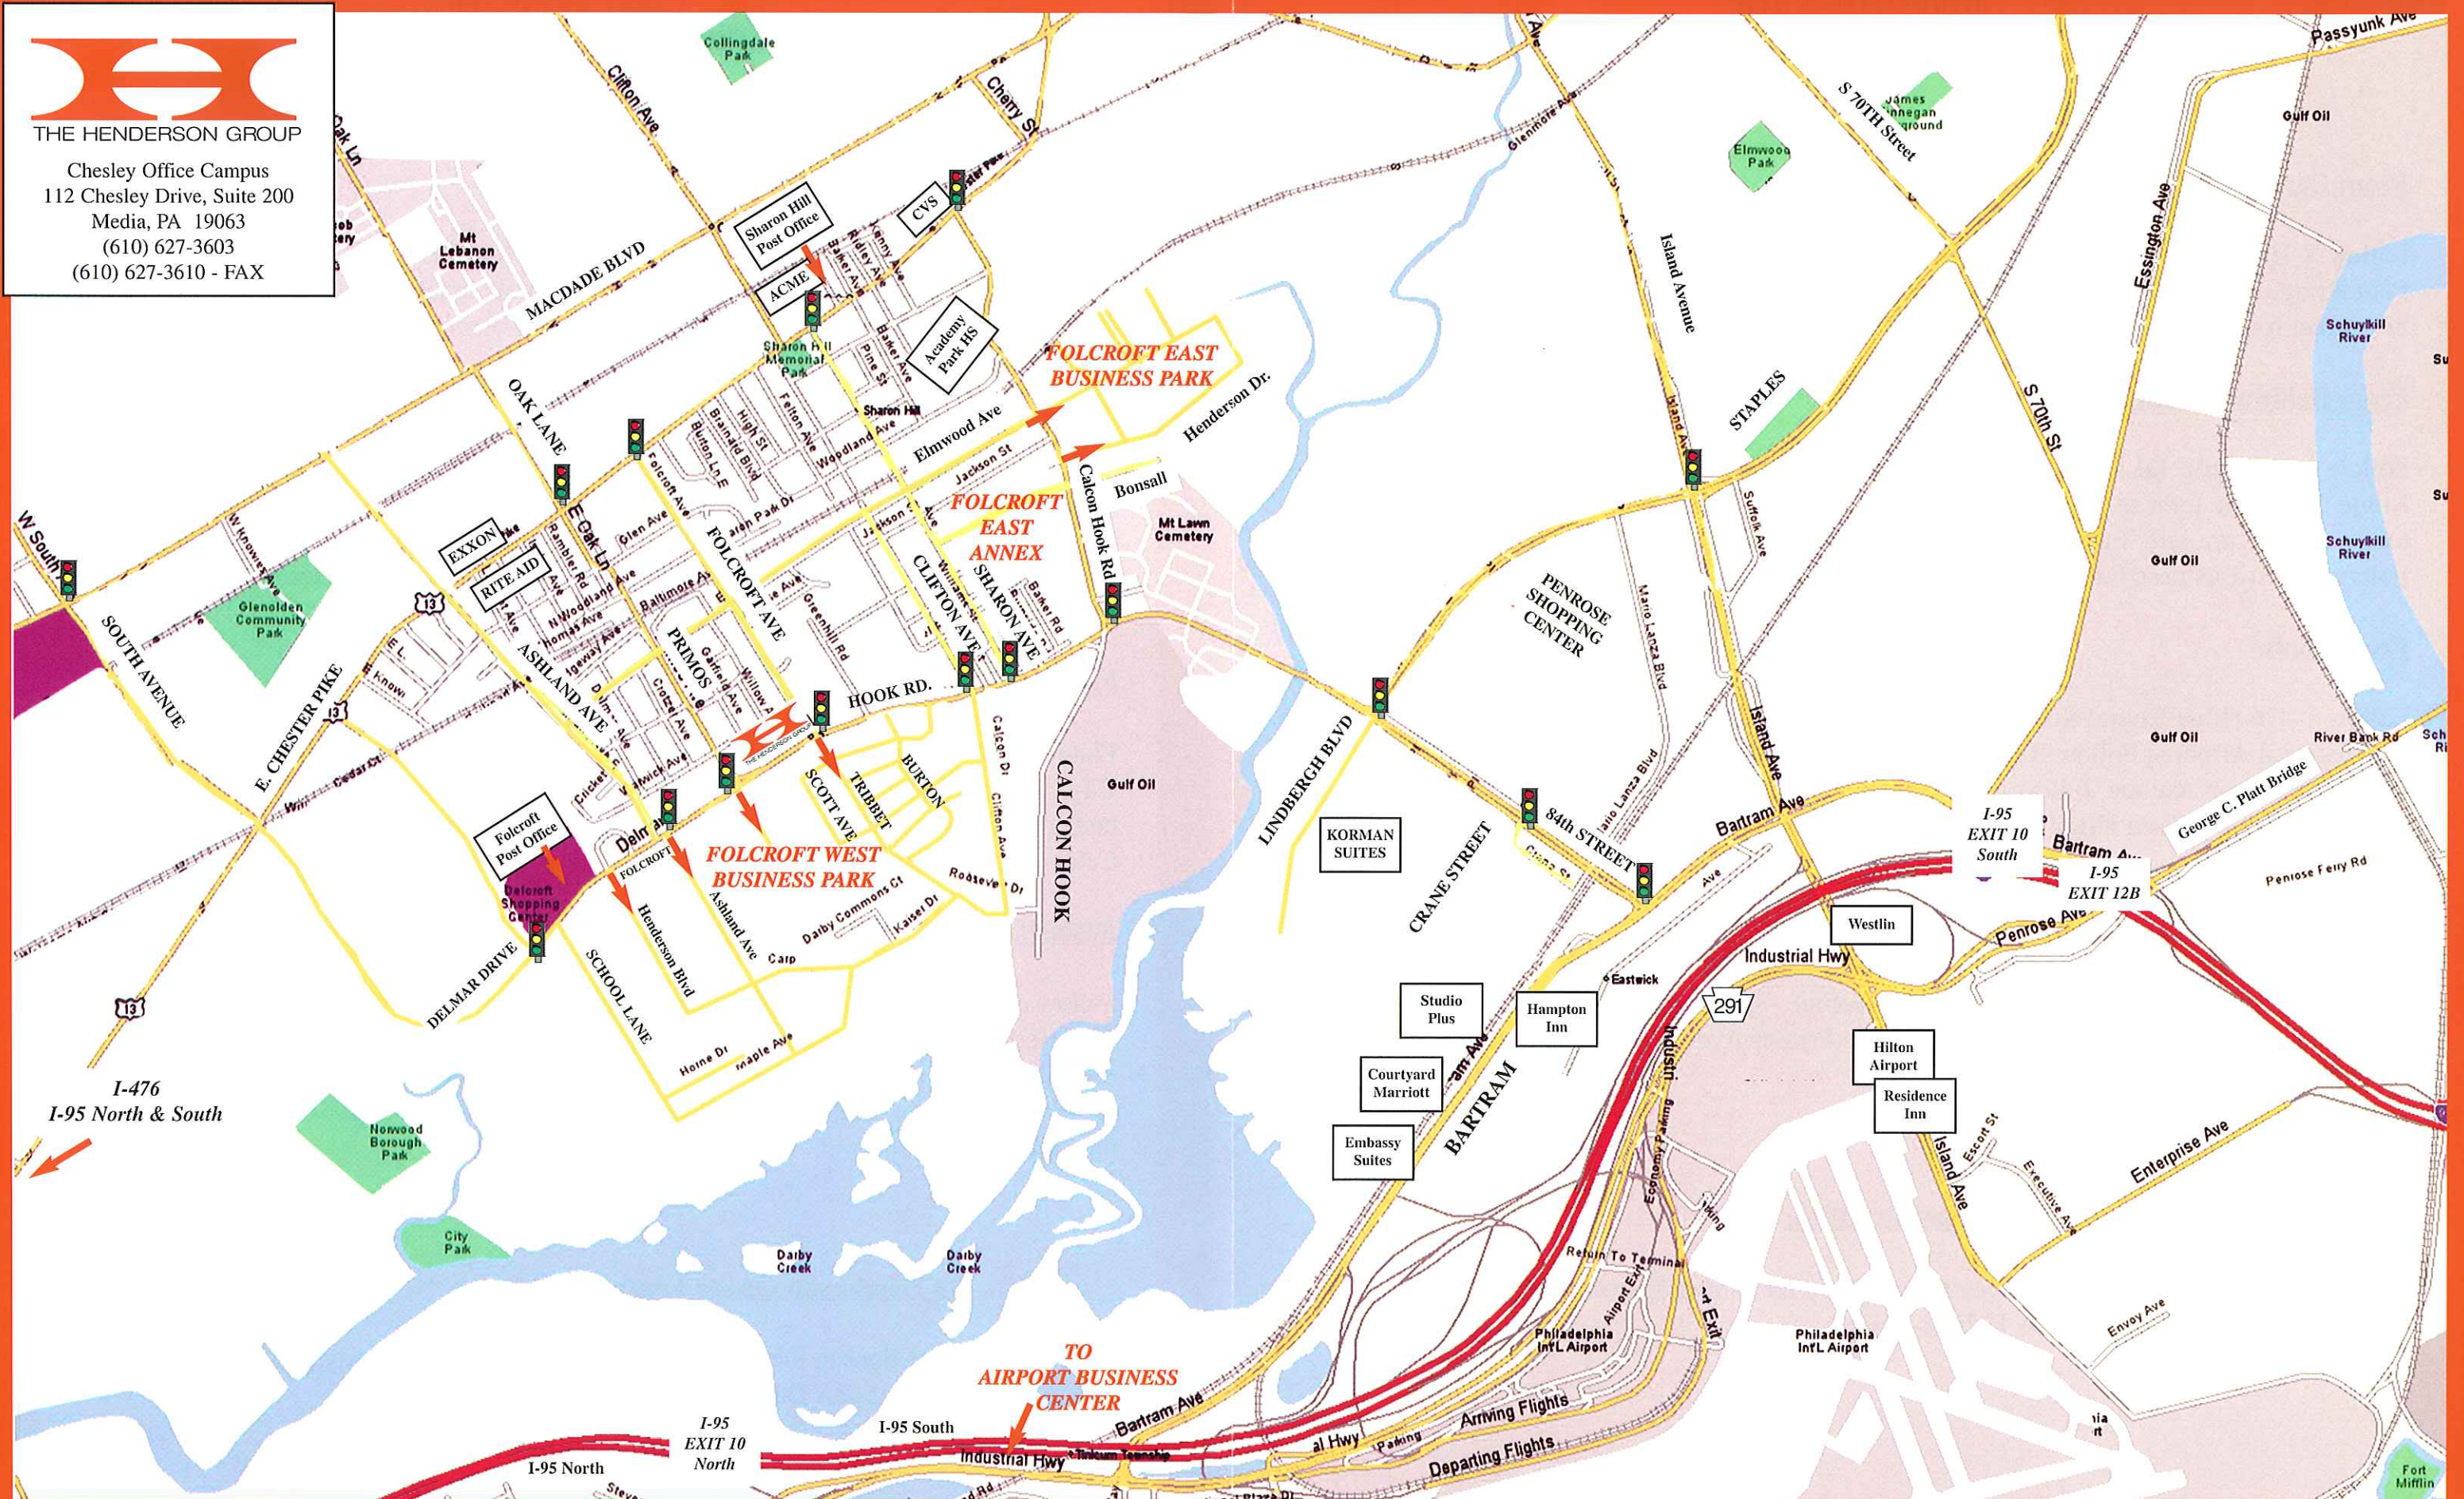

FOLCROFT EAST & WEST BUSINESS PARKS

THE HENDERSON GROUP

Chesley Office Campus
112 Chesley Drive, Suite 200
Media, PA 19063
(610) 627-3603
(610) 627-3610 - FAX

For more information and/or to schedule an inspection, call Marie Morelli at 610.627.3603.