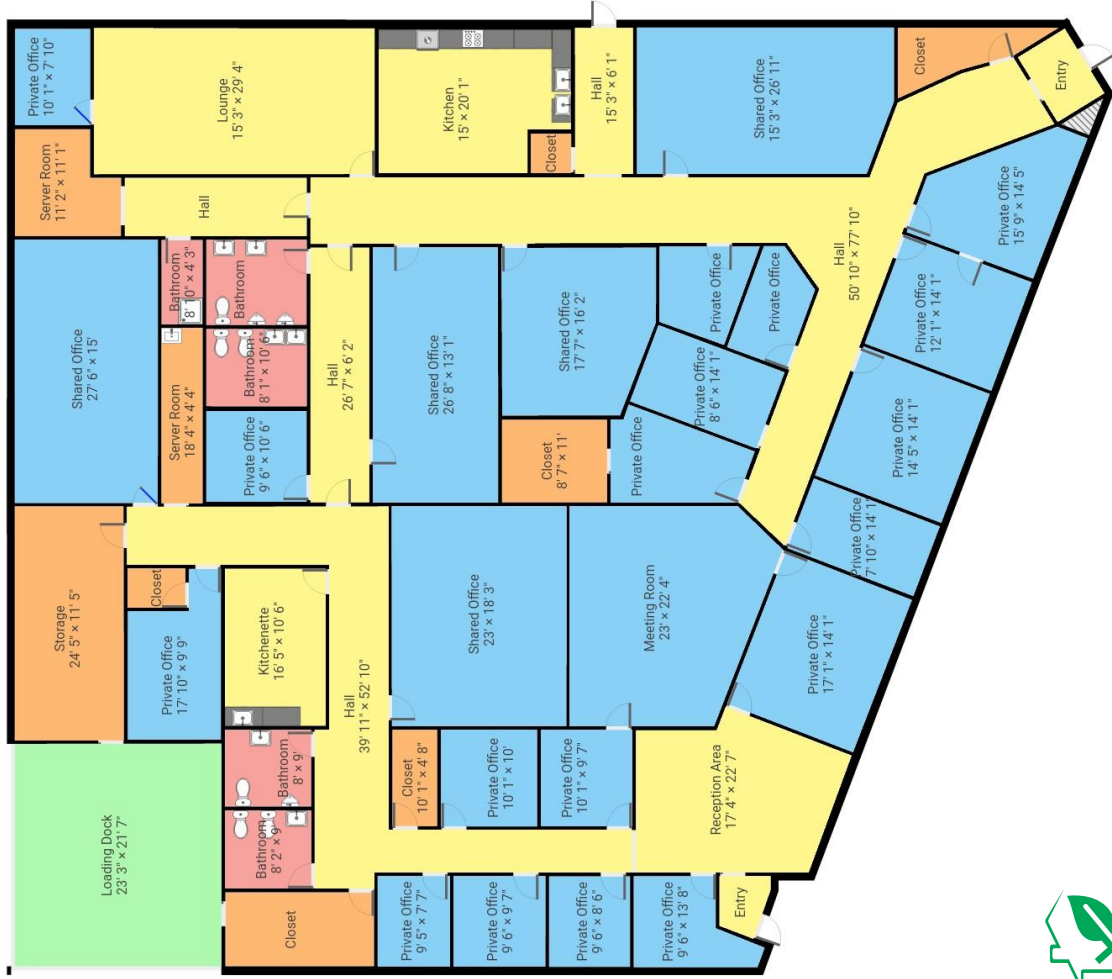

2020 SE Powell Blvd. Portland, OR 97202

Home Synergy Solutions

Floor Plan measurements are approximate and are for illustrative purposes only. We make no guarantee, warranty or representation as to the accuracy and completeness of the floor plan.