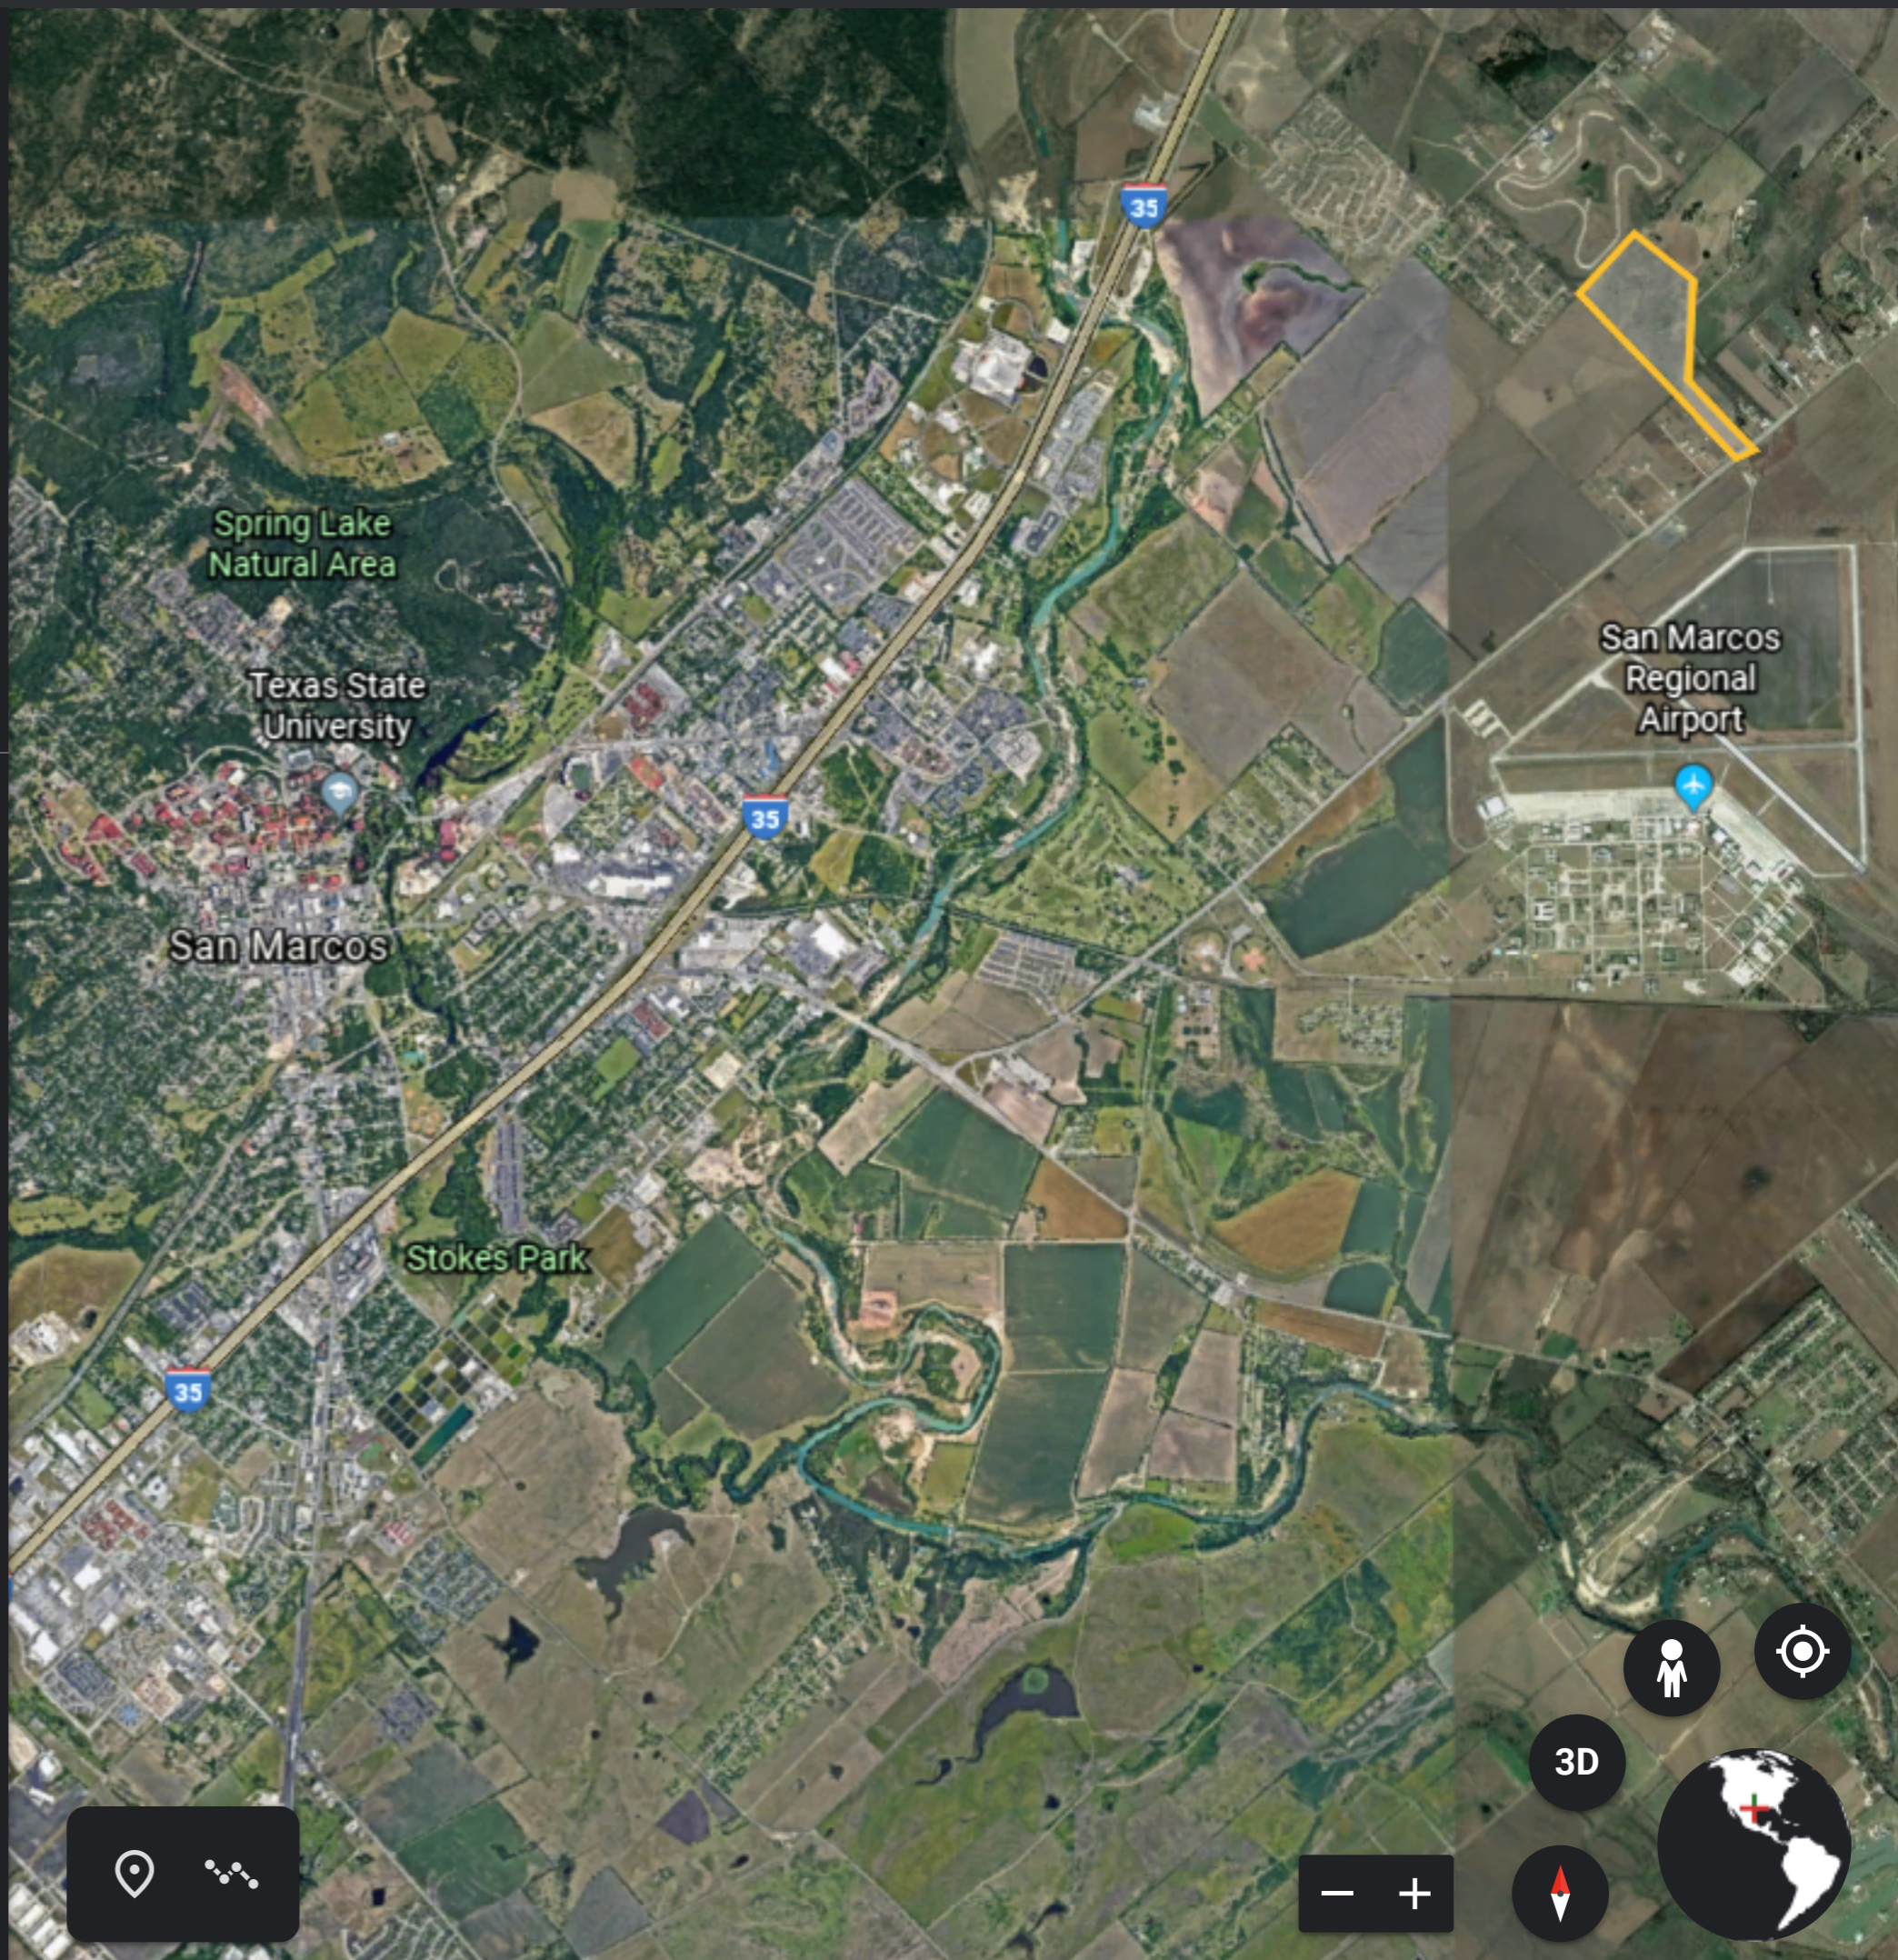

Auto-saved 3 minutes ago

mhp21

j jim glasgow

New feature

Present

mhp LOCAL

Watch tutorial

3D