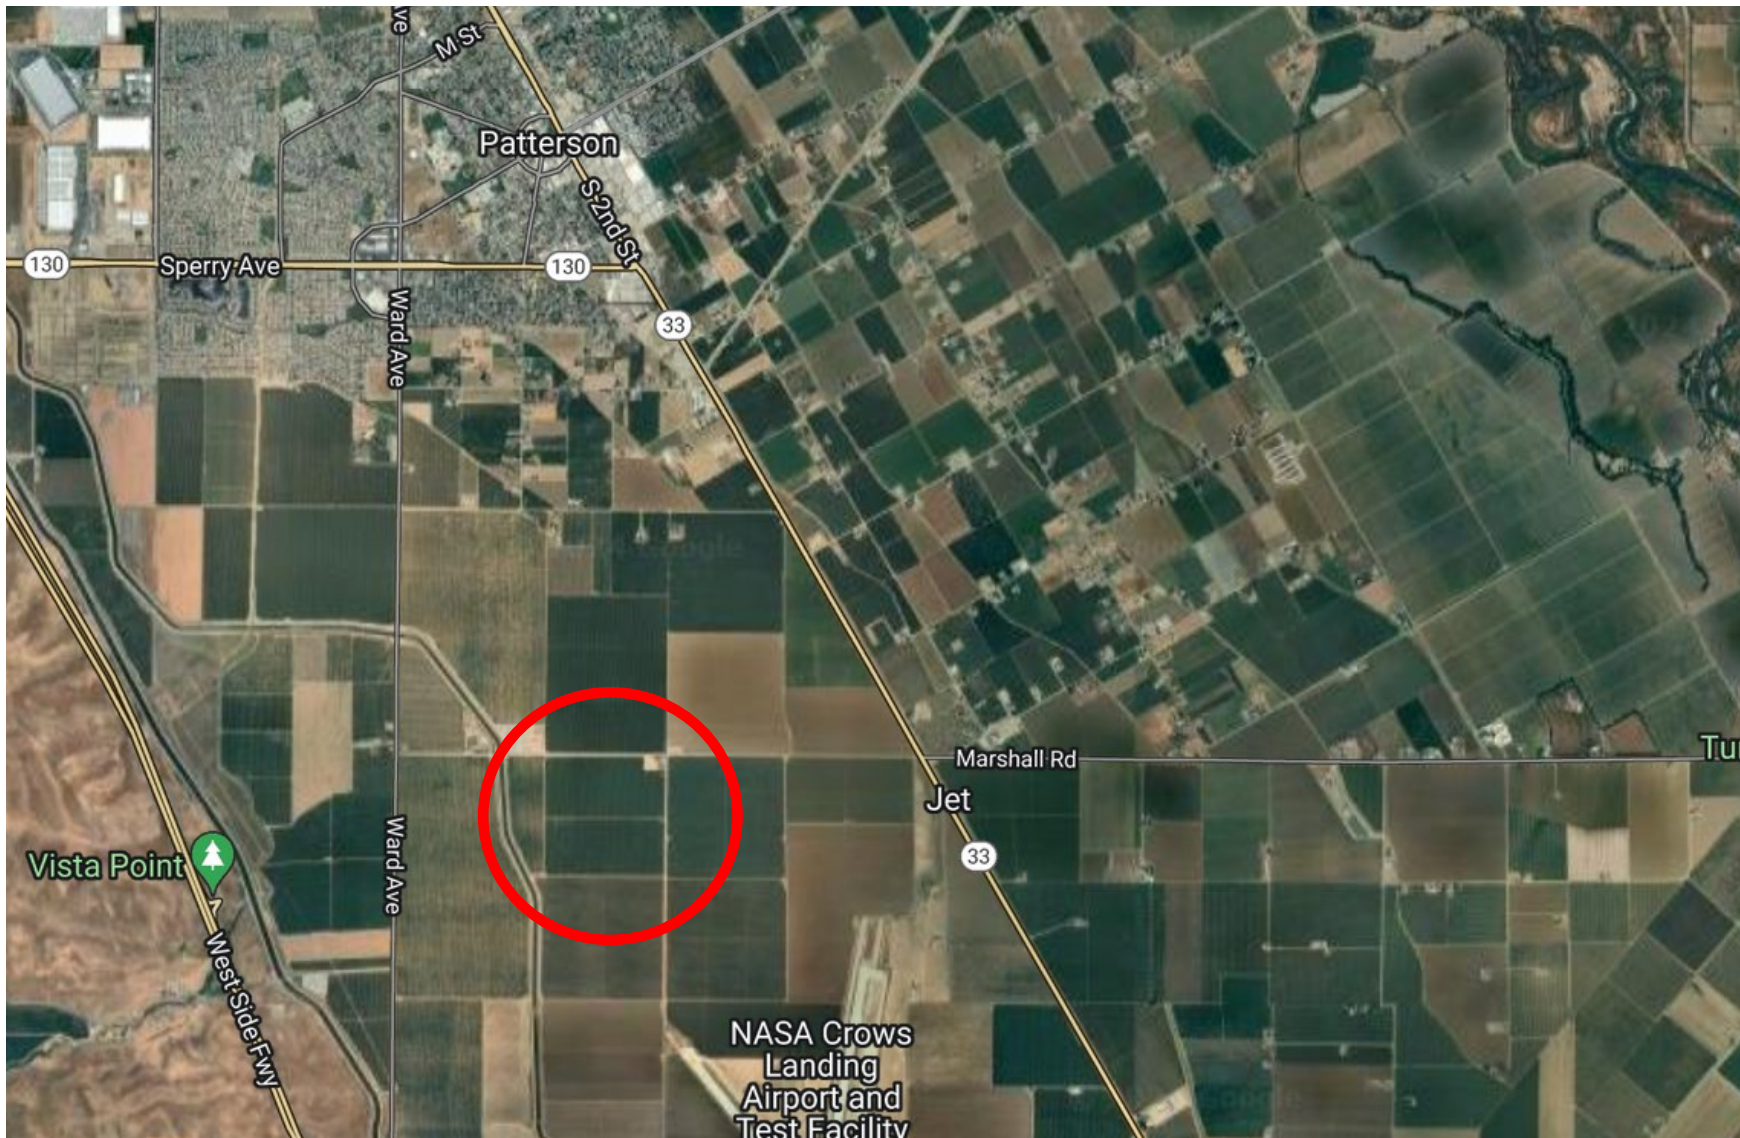

Carmel, Monterey, Butte & Padre Almonds

154.12+/- acres

Marshall and Davis Roads, Patterson, CA

Stanislaus County APN 027-001-047-000

Del Puerto Water District and 2015 Irrigation Well

Carmel, Monterey, Butte & Padre Almonds

154.12+/- acres

Marshall and Davis Roads, Patterson, CA

Stanislaus County APN 027-001-047-000

Del Puerto Water District and 2015 Irrigation Well