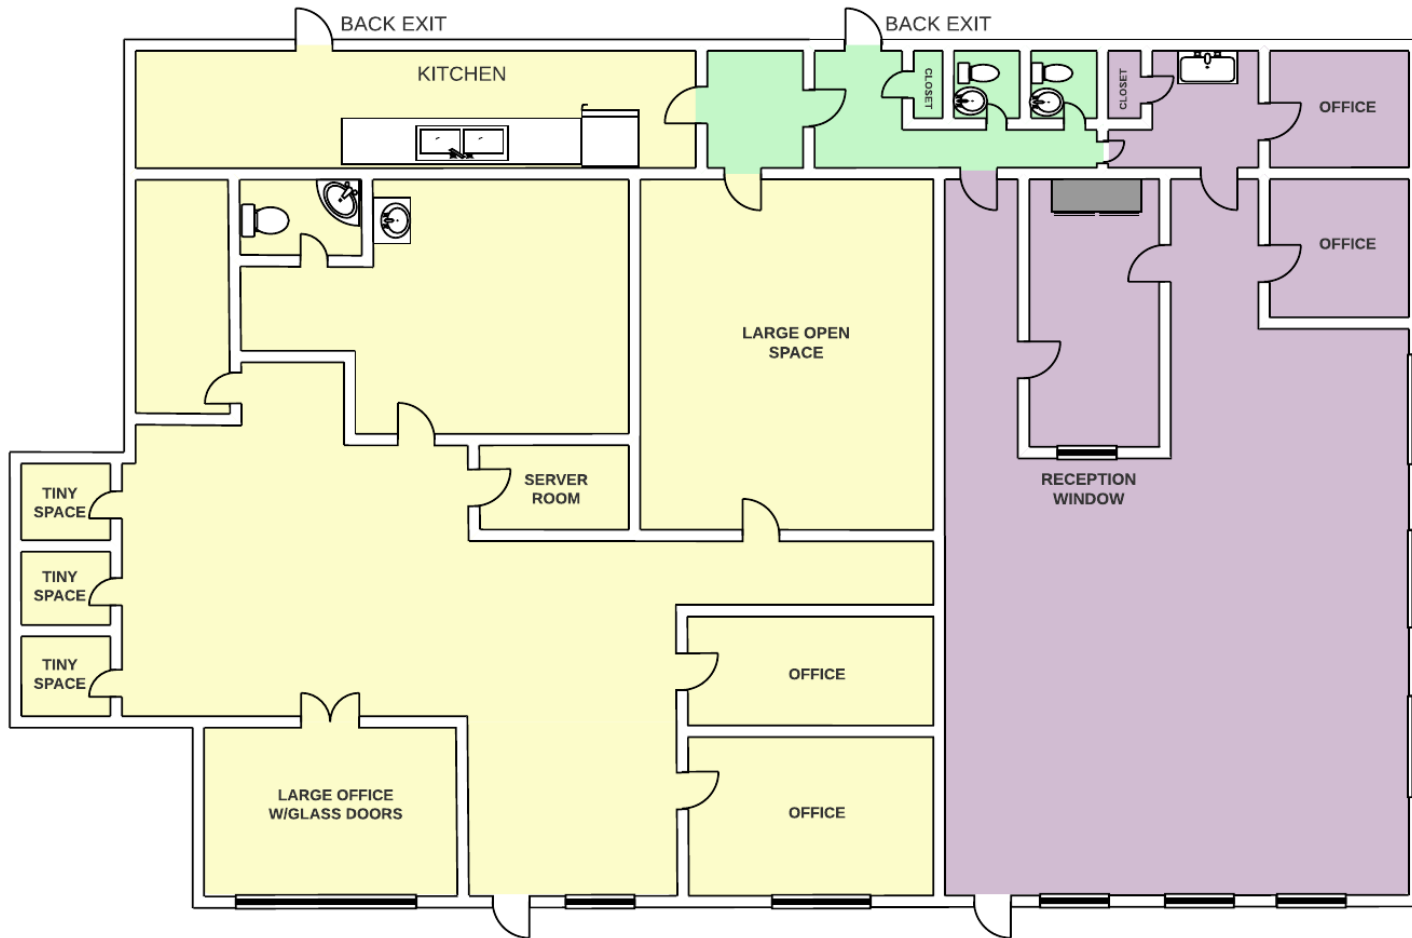

1425 LAKELAND DRIVE
SUITE 200B & C

200B
3,192 SF

200C
2,123 SF

- 200 B
- 200C
- SHARED COMMON SPACE