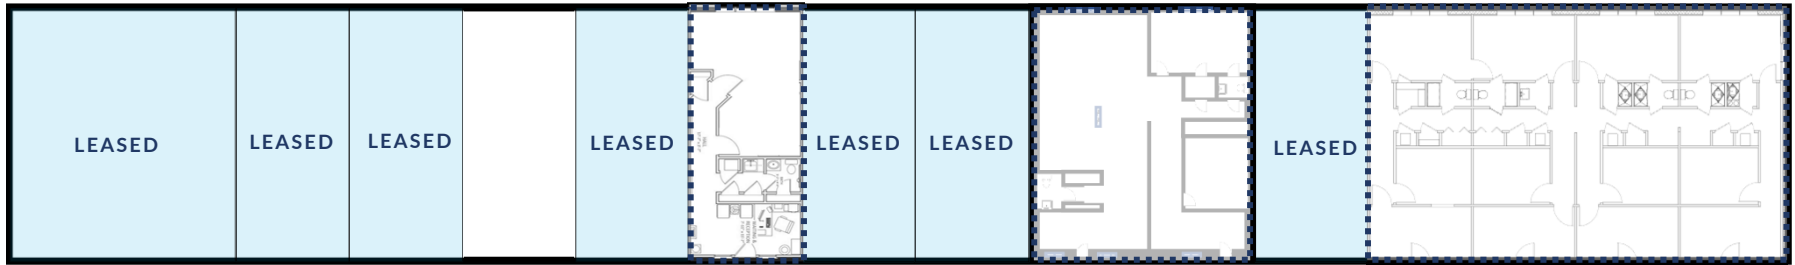

FOR LEASE

BAYMEADOWS SQUARE

4221 BAYMEADOWS ROAD

SUITE 15
AVAILABLE
750 SF

FOR MORE INFORMATION, CONTACT
JOHN HODGES, LEASING ASSOCIATE
O 904.737.8846 C 904.654.0707
leasing@imc-jax.com

FOR LEASE

BAYMEADOWS SQUARE

4241 BAYMEADOWS ROAD (2ND FLOOR)

SUITE 5
AVAILABLE
1/1/19
650 SF

SUITE 7
AVAILABLE
650 SF

SUITE 10-11
AVAILABLE
1,350 SF

SUITE 13-16
AVAILABLE
2,600 SF

Baymeadows Road

FOR MORE INFORMATION, CONTACT
JOHN HODGES, LEASING ASSOCIATE
O 904.737.8846 C 904.654.0707
leasing@imc-jax.com