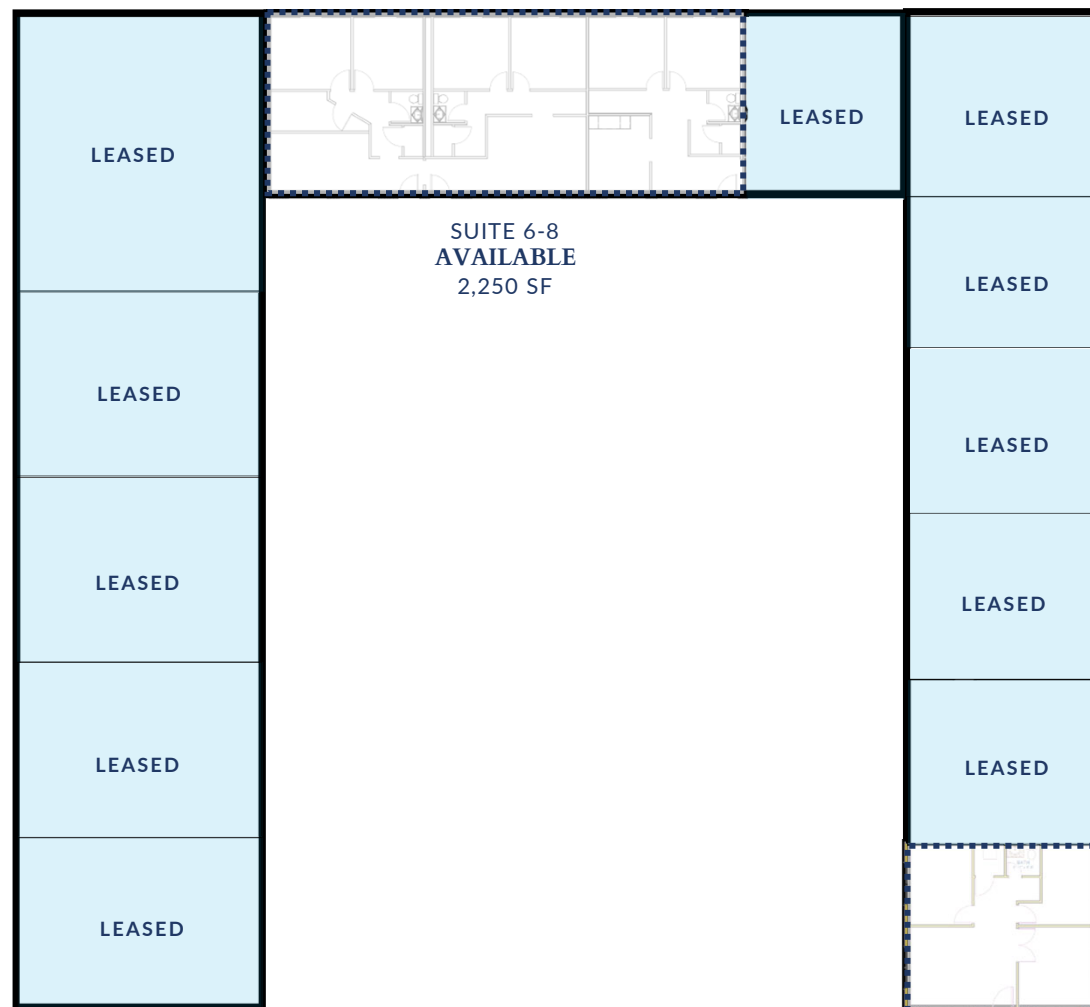

FOR LEASE

BAYMEADOWS SQUARE

4221 BAYMEADOWS ROAD

SUITE 15
AVAILABLE
750 SF

FOR MORE INFORMATION, CONTACT
JOHN HODGES, LEASING ASSOCIATE
O 904.737.8846 C 904.654.0707
leasing@imc-jax.com

FOR LEASE

BAYMEADOWS SQUARE

4241 BAYMEADOWS ROAD (2ND FLOOR)

SUITE 5
AVAILABLE
1/1/19
650 SF

SUITE 7
AVAILABLE
650 SF

SUITE 10-11
AVAILABLE
1,350 SF

SUITE 13-16
AVAILABLE
2,600 SF

Baymeadows Road

FOR MORE INFORMATION, CONTACT
JOHN HODGES, LEASING ASSOCIATE
O 904.737.8846 C 904.654.0707
leasing@imc-jax.com