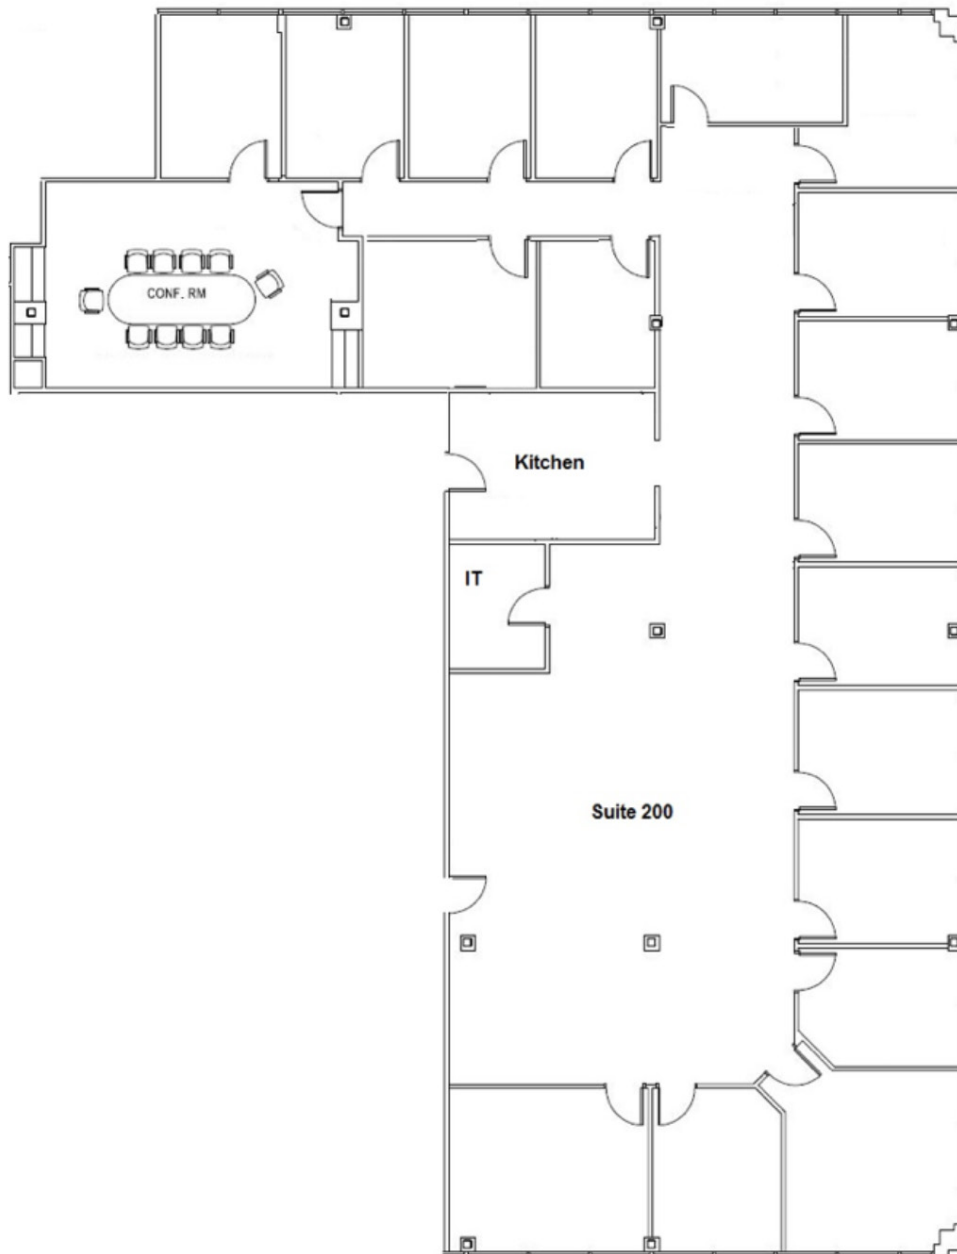

## Suite 200 | 5,295 SF

FURNITURE IS CONCEPTUAL

Patrick Kiefer  
630 693 0670  
pkiefer@hiffman.com

Ryan Maher  
630 693 0677  
rmaher@hiffman.com