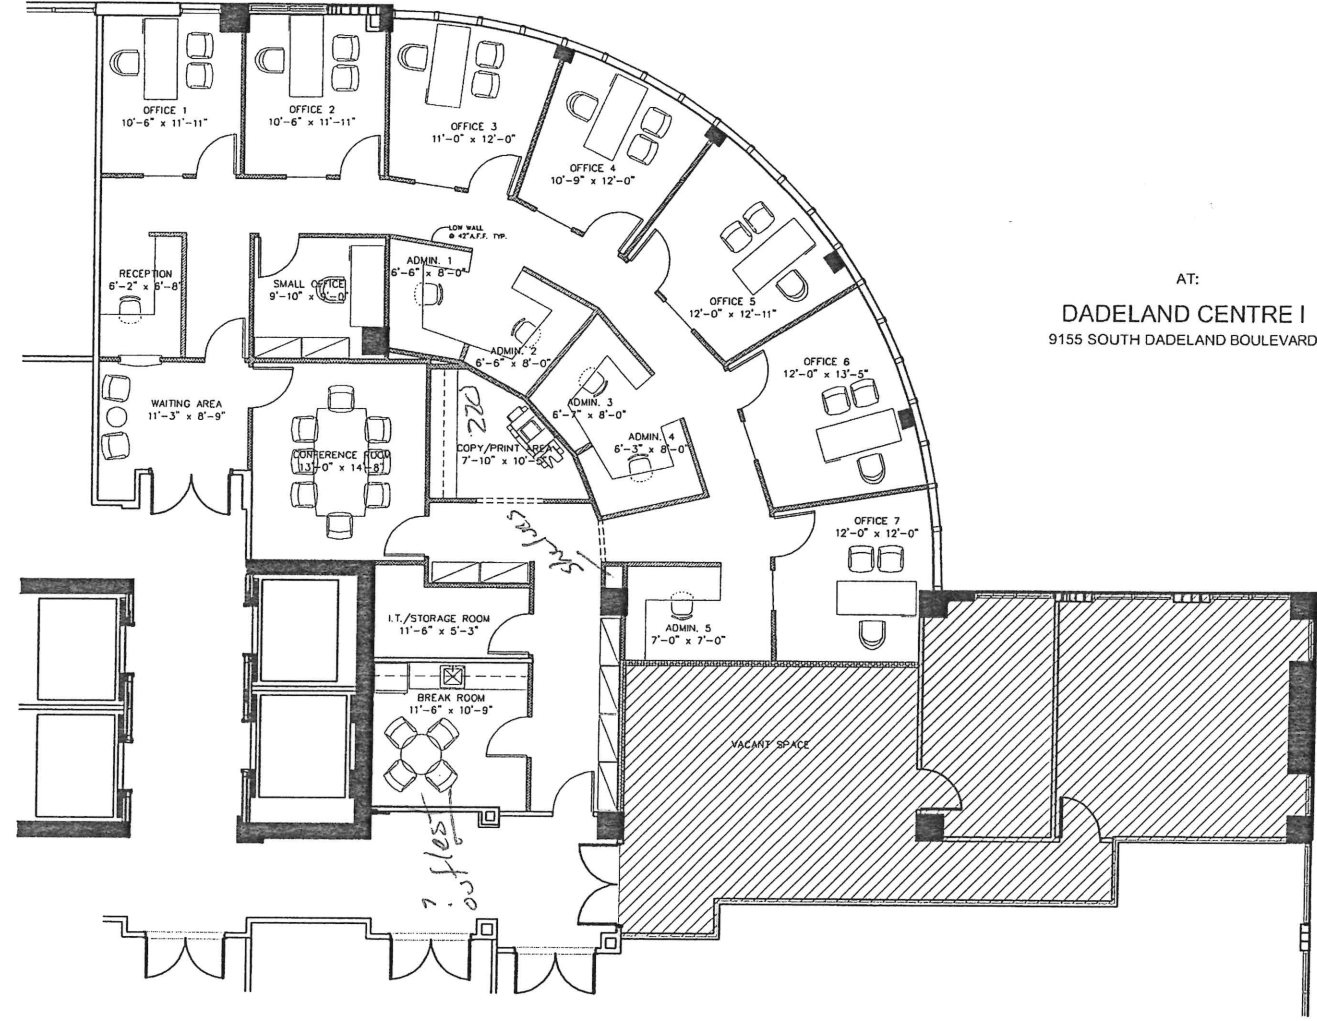

not

EXHIBIT "A-1"

SPACE PLAN

AT:
DADELAND CENTRE I
9155 SOUTH DADELAND BOULEVARD

SPACE PLAN 3
01/26/10

17th FLOOR-SUITE 1710
1/4" = 1'-0"