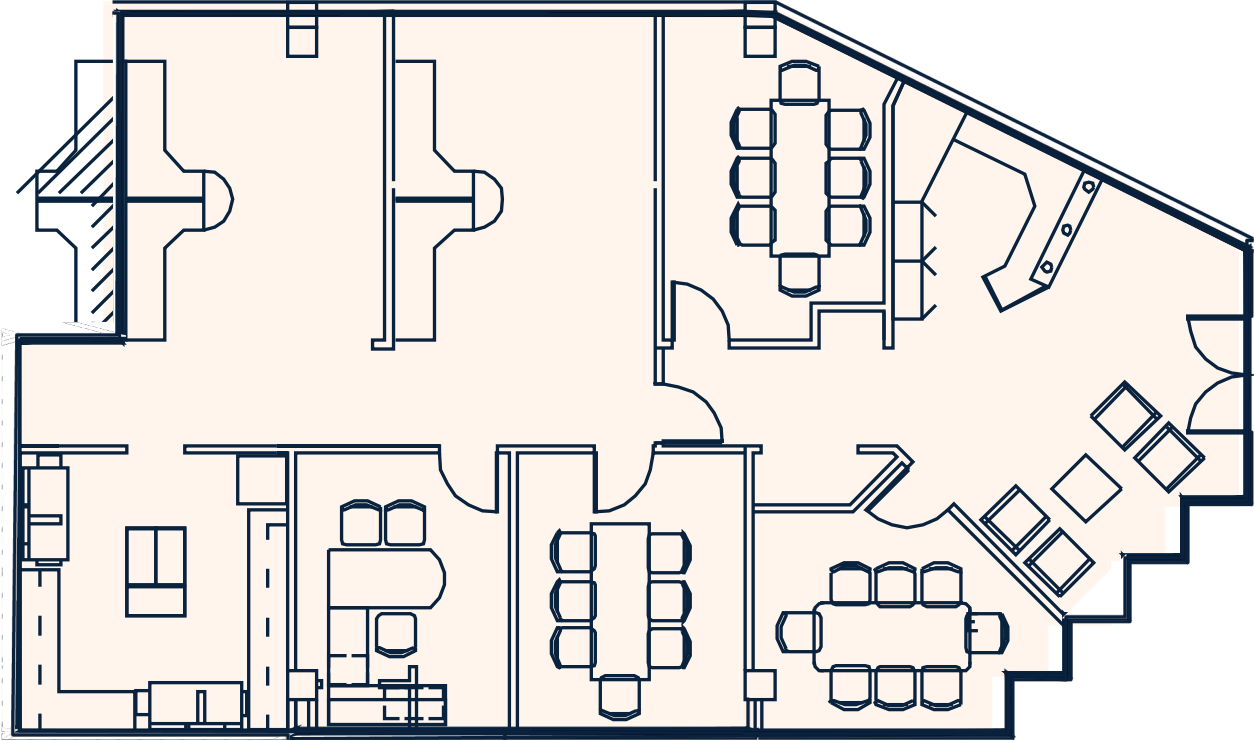

**SUITE 110 - 2,946 SF**

First Floor

**Jackie Knight**  
President  
612.924.6503  
jackie@ackerberg.com

3033 EXCELSIOR BLVD MINNEAPOLIS