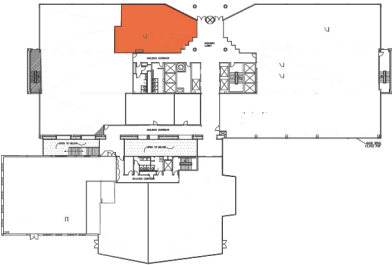

**SUITE 110 - 2,946 SF**

First Floor

**Jackie Knight**  
President  
612.924.6503  
jackie@ackerberg.com

3033 EXCELSIOR BLVD MINNEAPOLIS