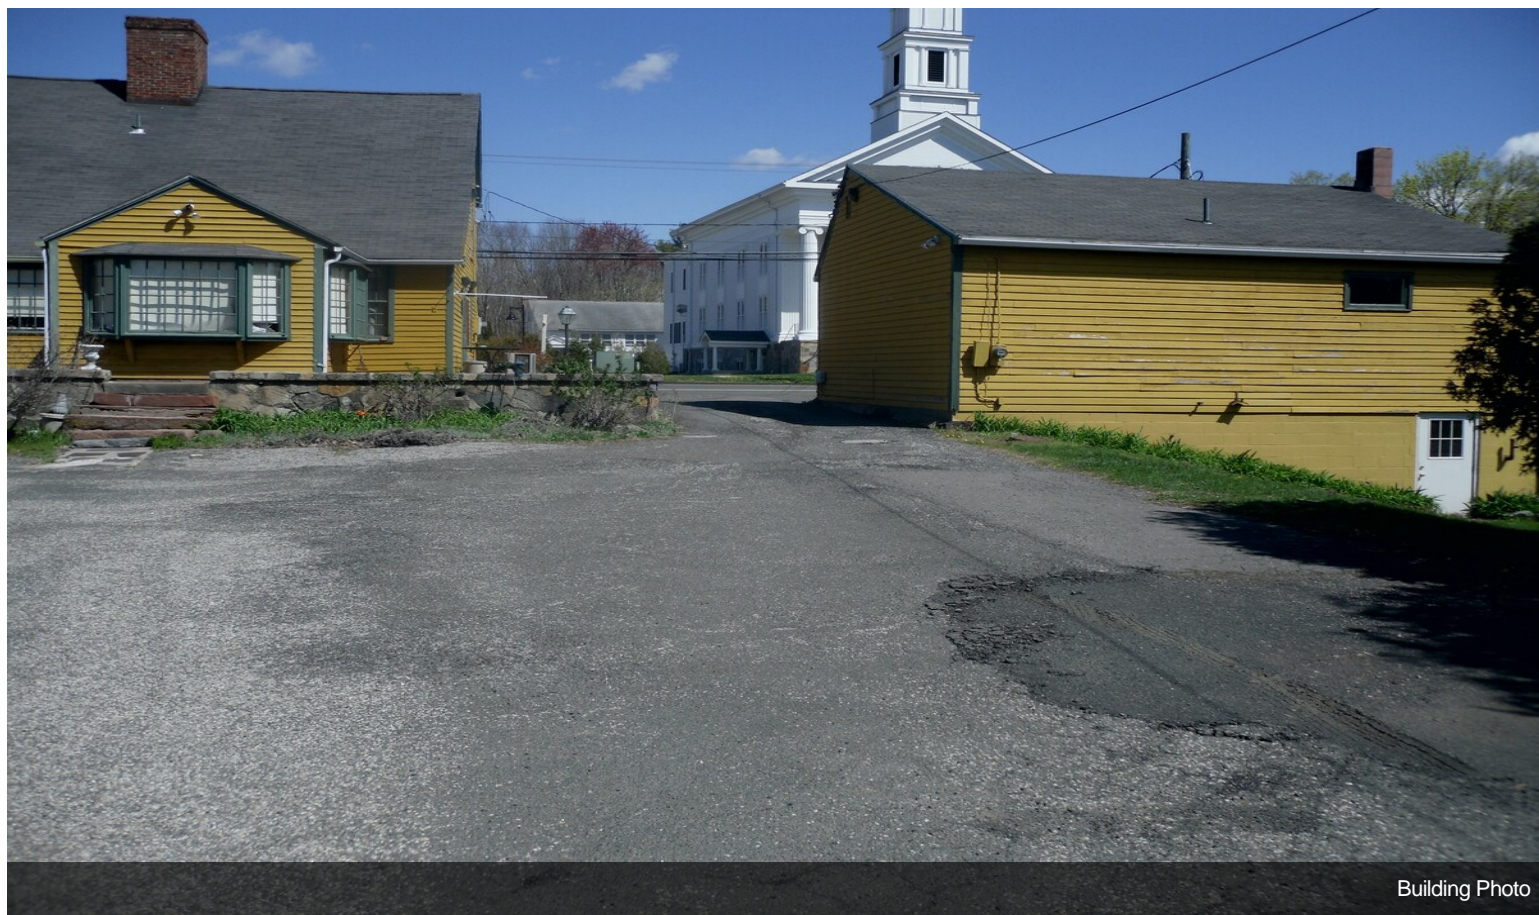

596 Main St

\$10.48 /SF/Yr

This is a fantastic opportunity to elevate your business. A perfect chance to give this incredible location a “test drive” before purchasing the property. This historic Saltbox design is in the high traffic, high visibility center of Somers. With the potential to accommodate a variety of business types, the possibilities are endless. The owner is offering this 1,717 SqFt space for lease with option to buy. The lot hosts two other retail buildings generating additional income for the savvy investor....

596 Main St, Somers, CT 06071

This is a fantastic opportunity to elevate your business. A perfect chance to give this incredible location a “test drive” before purchasing the property. This historic Saltbox design is in the high traffic, high visibility center of Somers. With the potential to accommodate a variety of business types, the possibilities are endless. The owner is offering this 1,717 SqFt space for lease with option to buy. The lot hosts two other retail buildings generating additional income for the savvy investor.

Building Photo

Property Photos

Building Photo

Building Photo

Property Photos

Building Photo

Building Photo

Property Photos