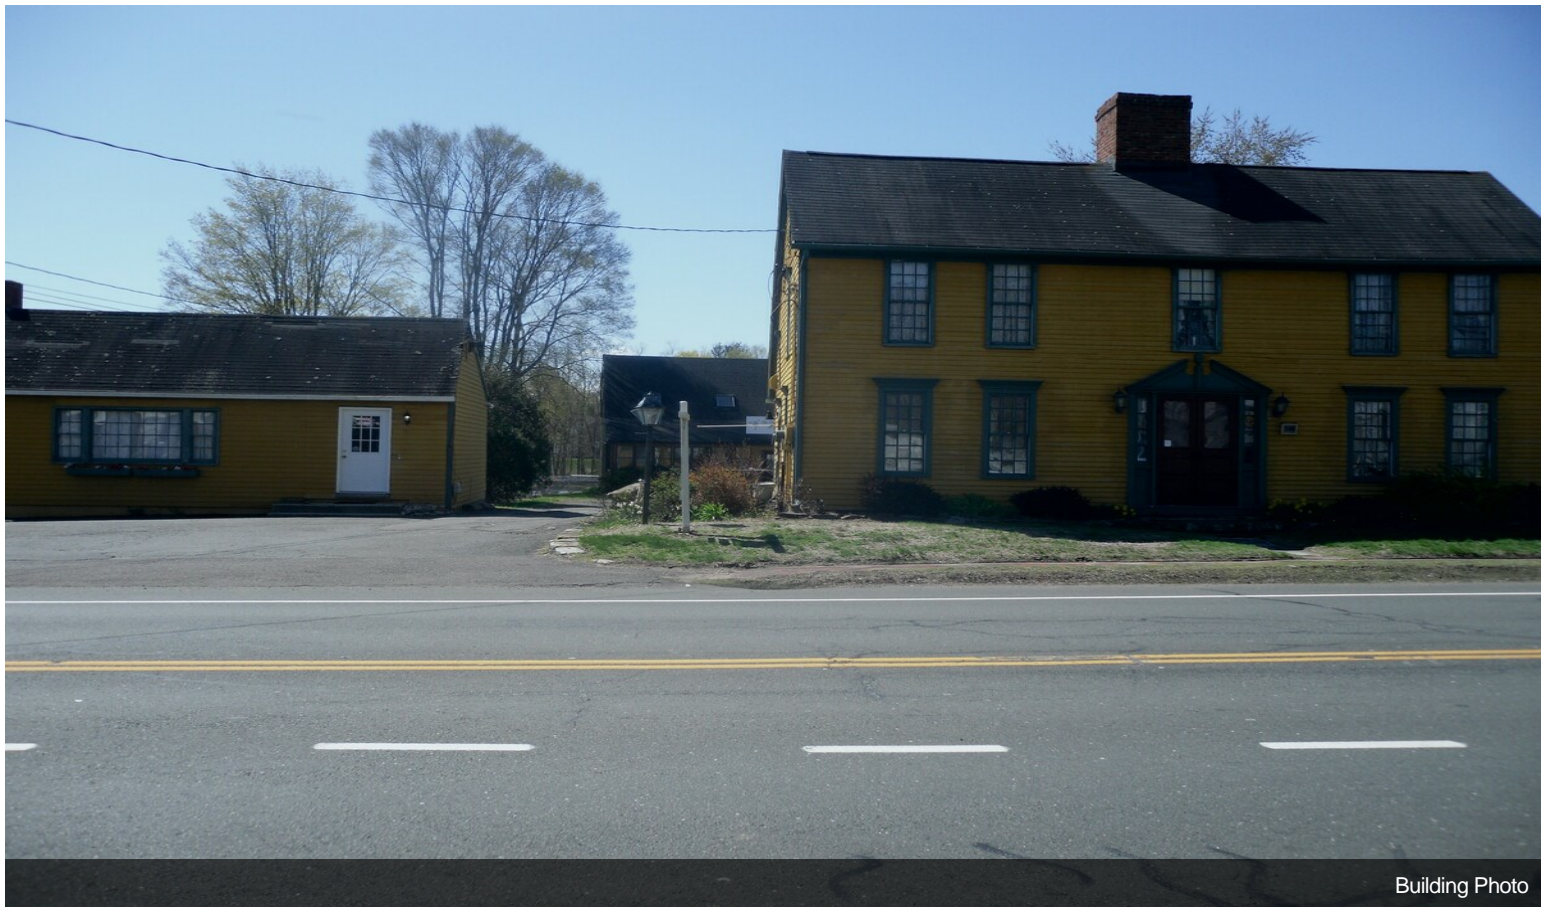

596 Main St

\$10.48 /SF/Yr

This is a fantastic opportunity to elevate your business. A perfect chance to give this incredible location a “test drive” before purchasing the property. This historic Saltbox design is in the high traffic, high visibility center of Somers. With the potential to accommodate a variety of business types, the possibilities are endless. The owner is offering this 1,717 SqFt space for lease with option to buy. The lot hosts two other retail buildings generating additional income for the savvy investor....

596 Main St, Somers, CT 06071

This is a fantastic opportunity to elevate your business. A perfect chance to give this incredible location a “test drive” before purchasing the property. This historic Saltbox design is in the high traffic, high visibility center of Somers. With the potential to accommodate a variety of business types, the possibilities are endless. The owner is offering this 1,717 SqFt space for lease with option to buy. The lot hosts two other retail buildings generating additional income for the savvy investor.

Building Photo

Property Photos

Building Photo

Building Photo

Property Photos

Building Photo

Building Photo

Property Photos