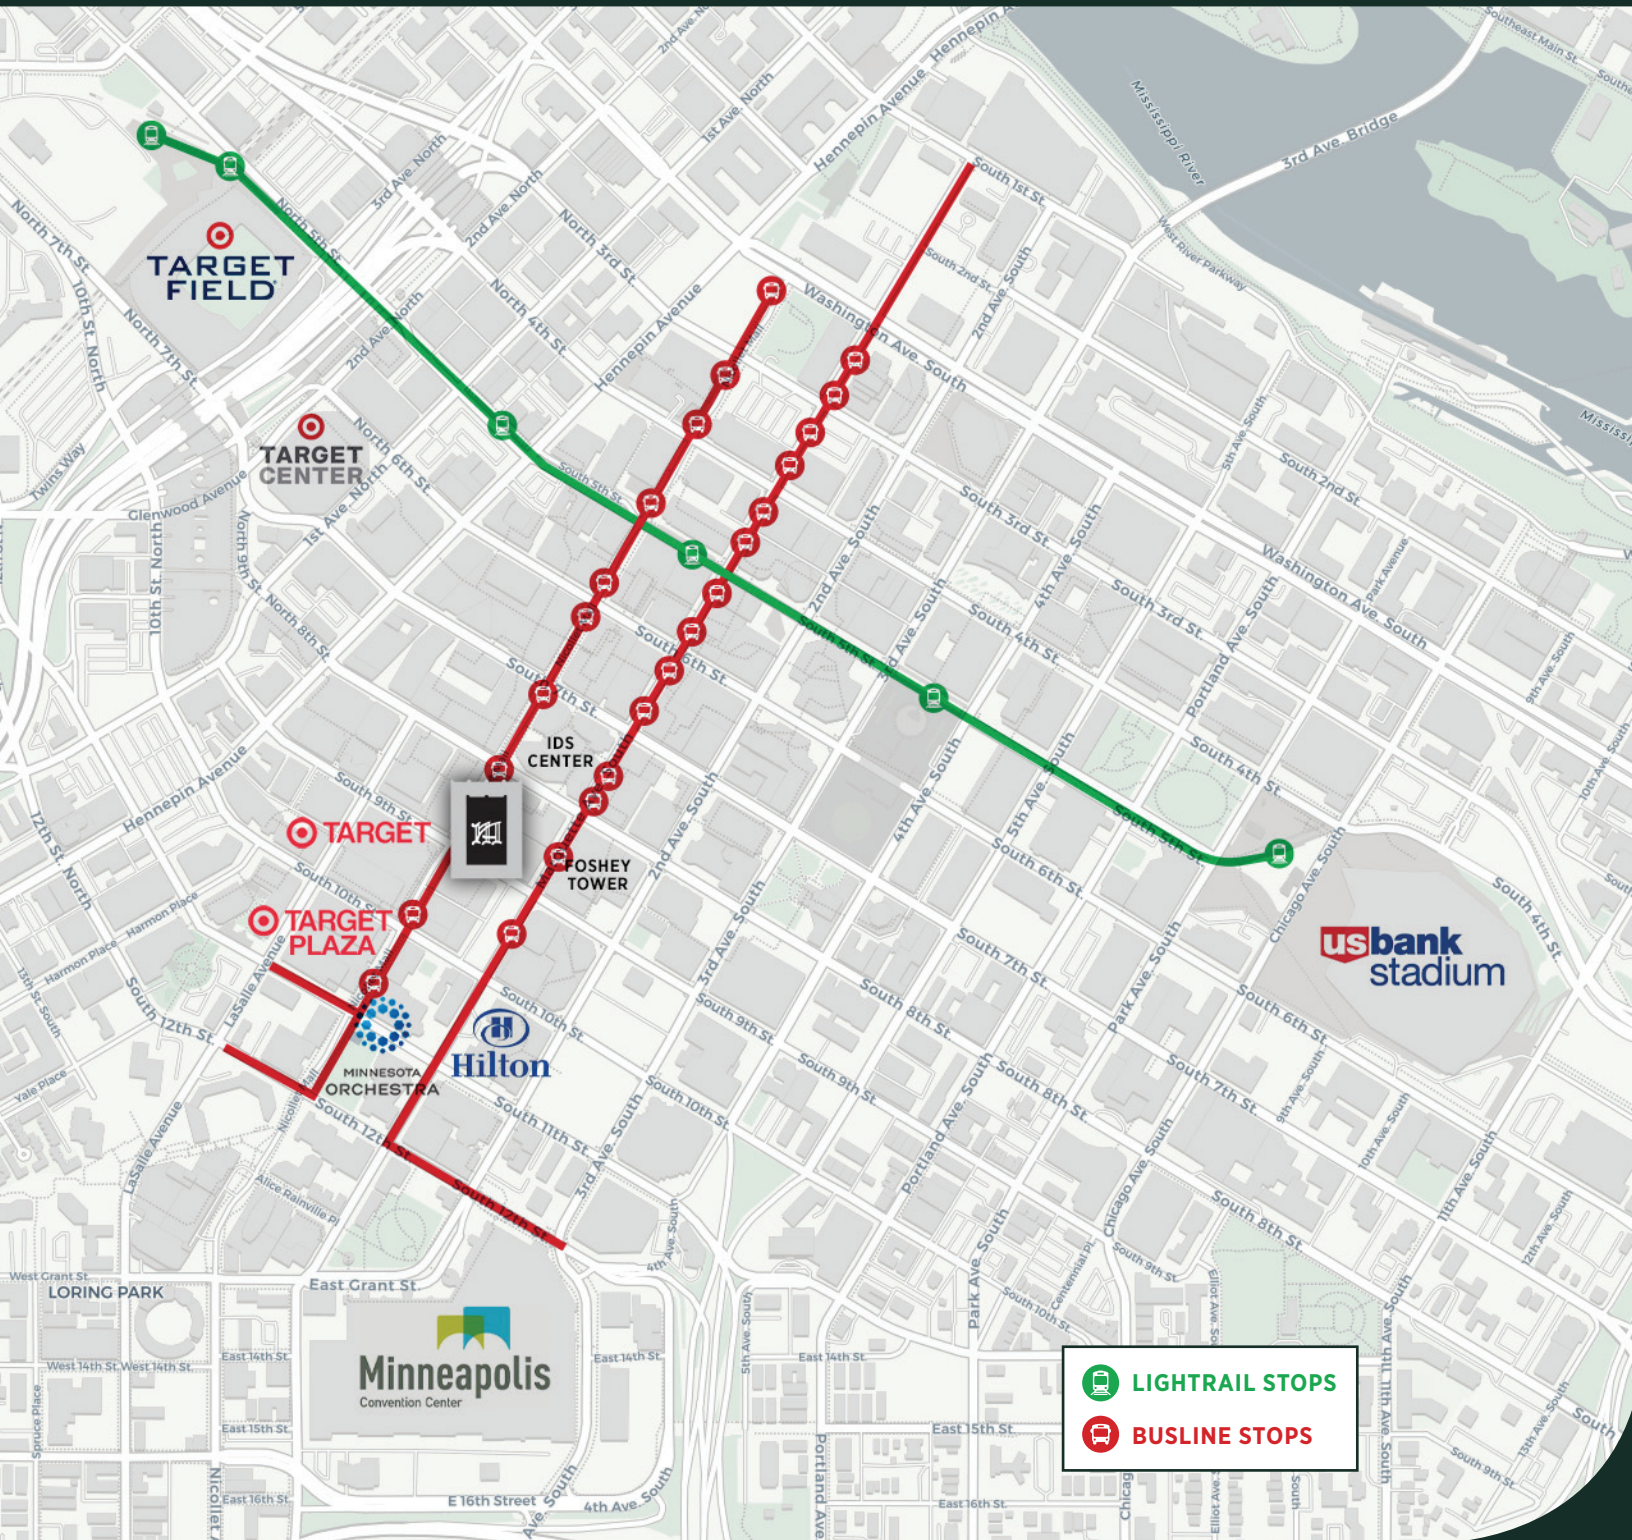

Medical Arts Building

825 Nicollet Mall, Minneapolis, MN 55402