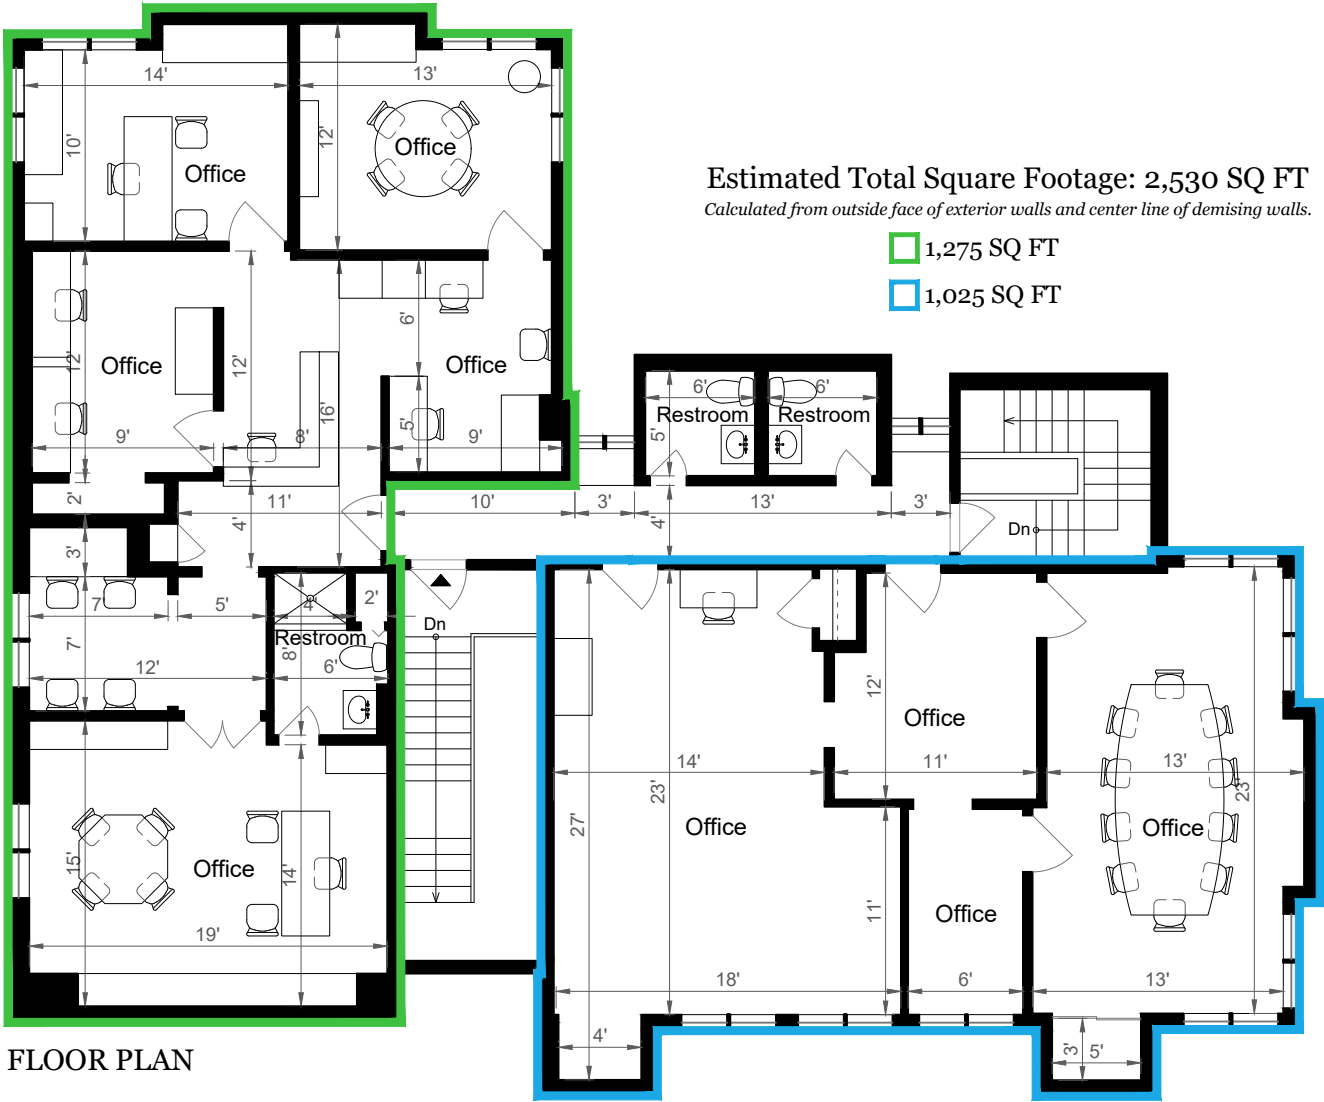

# 410 W LANCASTER AVENUE

DEVON, PA 19333

FLOOR PLAN