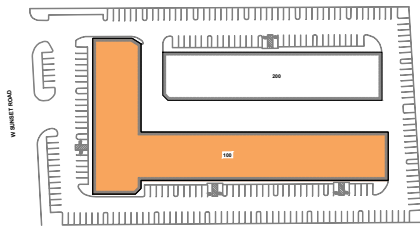

SUITE DATA:

OFFICE	2,175 SF
A/C WAREHOUSE	757 SF
TOTAL	2,932 SF
CLEAR HEIGHT	22'-3" - 23'-0"
X INFILL PANEL	1

SITE KEY PLAN:

BUILDING KEY PLAN:

Sunset Business Center

6445 West Sunset Road
Las Vegas, NV 89118