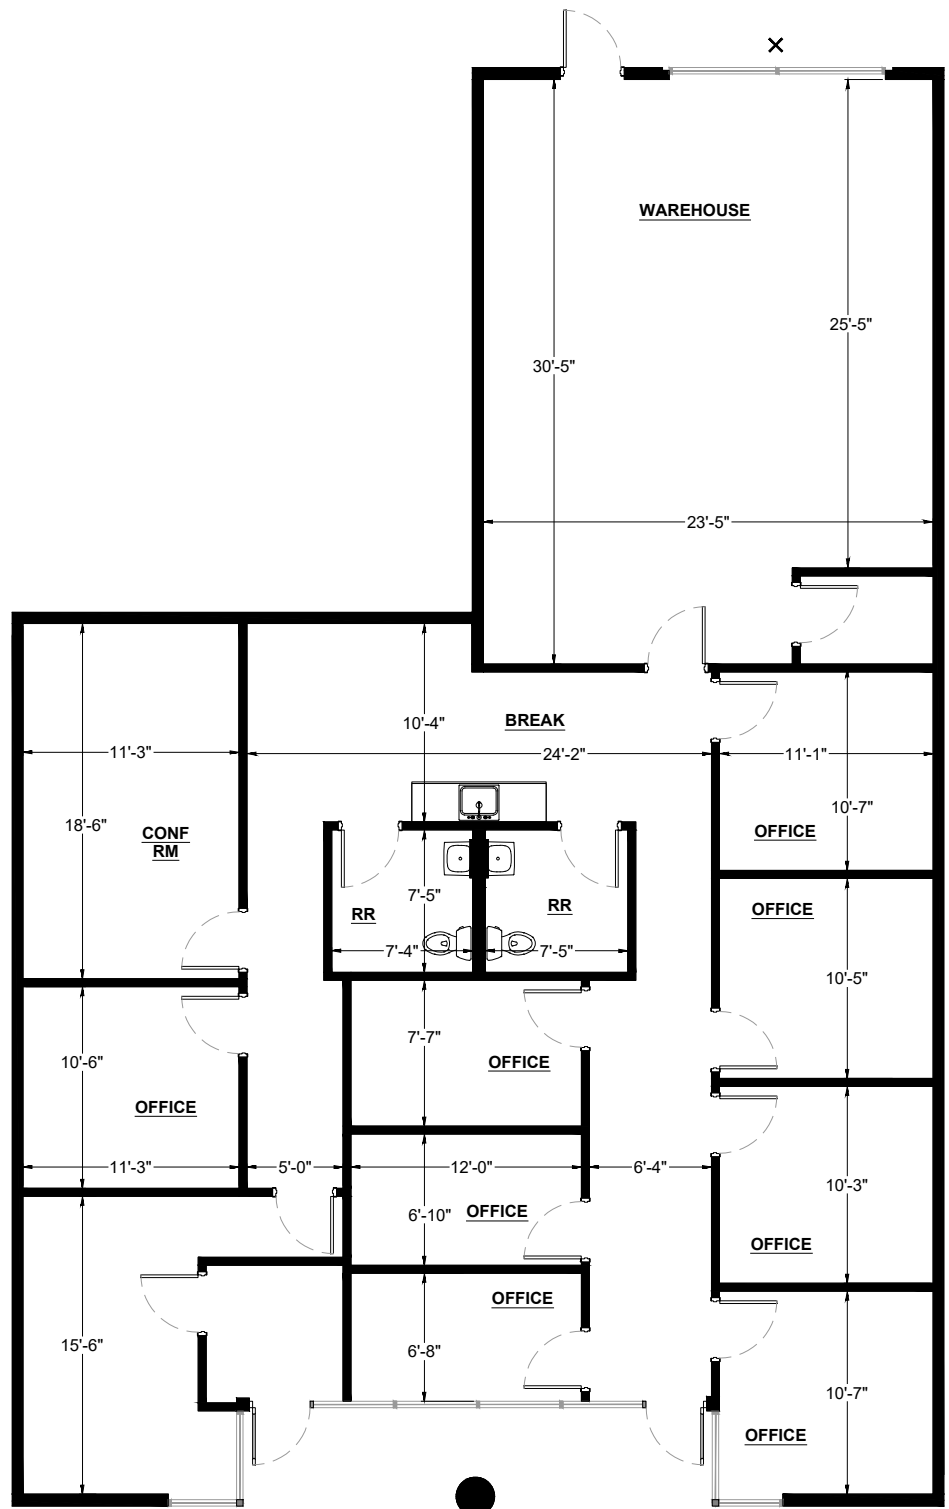

SUITE DATA:

OFFICE	2,175 SF
A/C WAREHOUSE	757 SF
TOTAL	2,932 SF
CLEAR HEIGHT	22'-3" - 23'-0"
X INFILL PANEL	1

SITE KEY PLAN:

BUILDING KEY PLAN:

Sunset Business Center

6445 West Sunset Road
Las Vegas, NV 89118