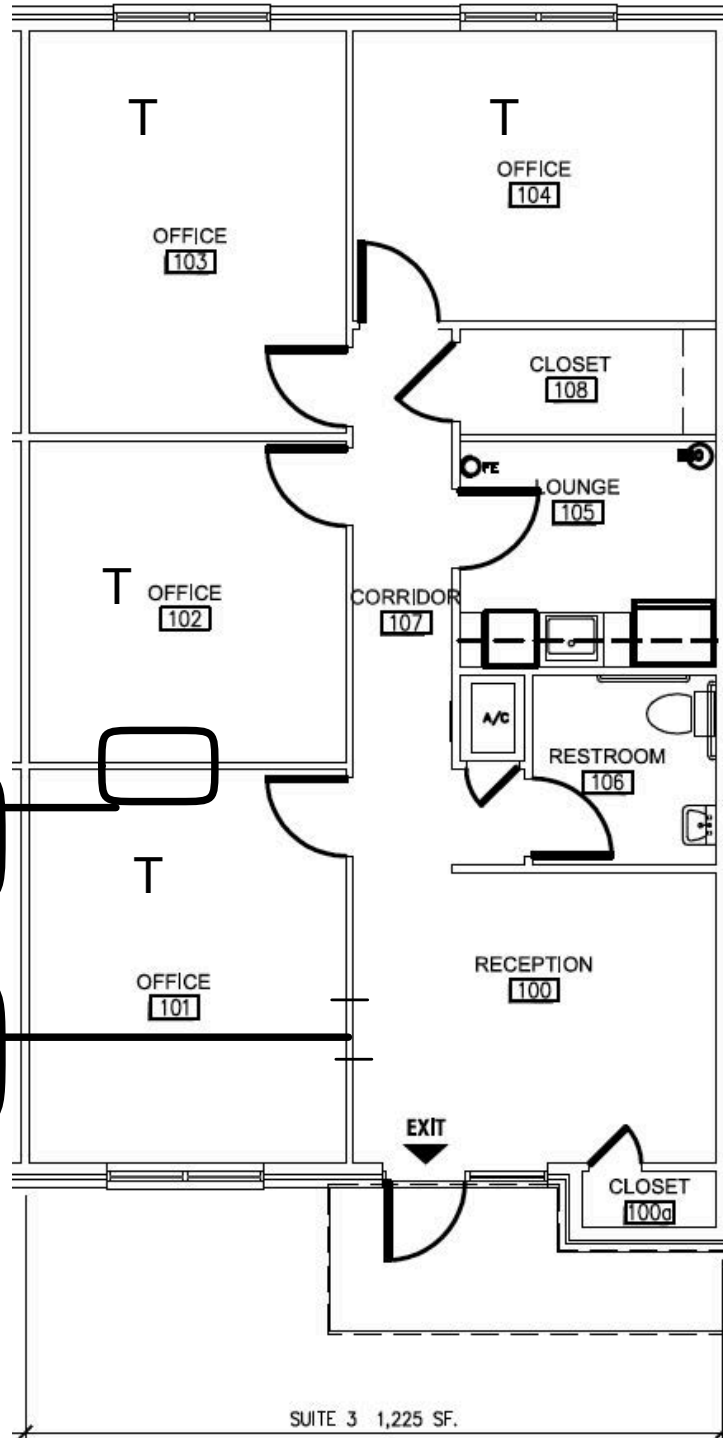

# UNIT 603

Transom window  
between Office 101 and 102

Single Double Clear-- 5480-  
in lieu of std door office 101