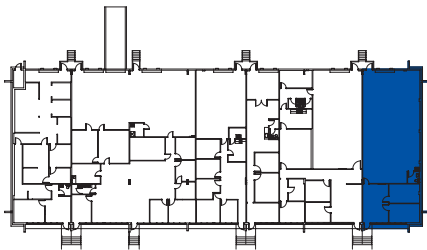

6704 Benjamin Road, Tampa, FL

Suite 100: 2,400 RSF

KEY PLAN

For more information:

Kelli Hatton
+1 813.454.1619
khatton@naiburnsscalo.com

Coy Lowrey
+1 813.215.8168
clowrey@naiburnsscalo.com

5201 W Kennedy Blvd, Suite 925
Tampa, FL
+1 813.815.8360