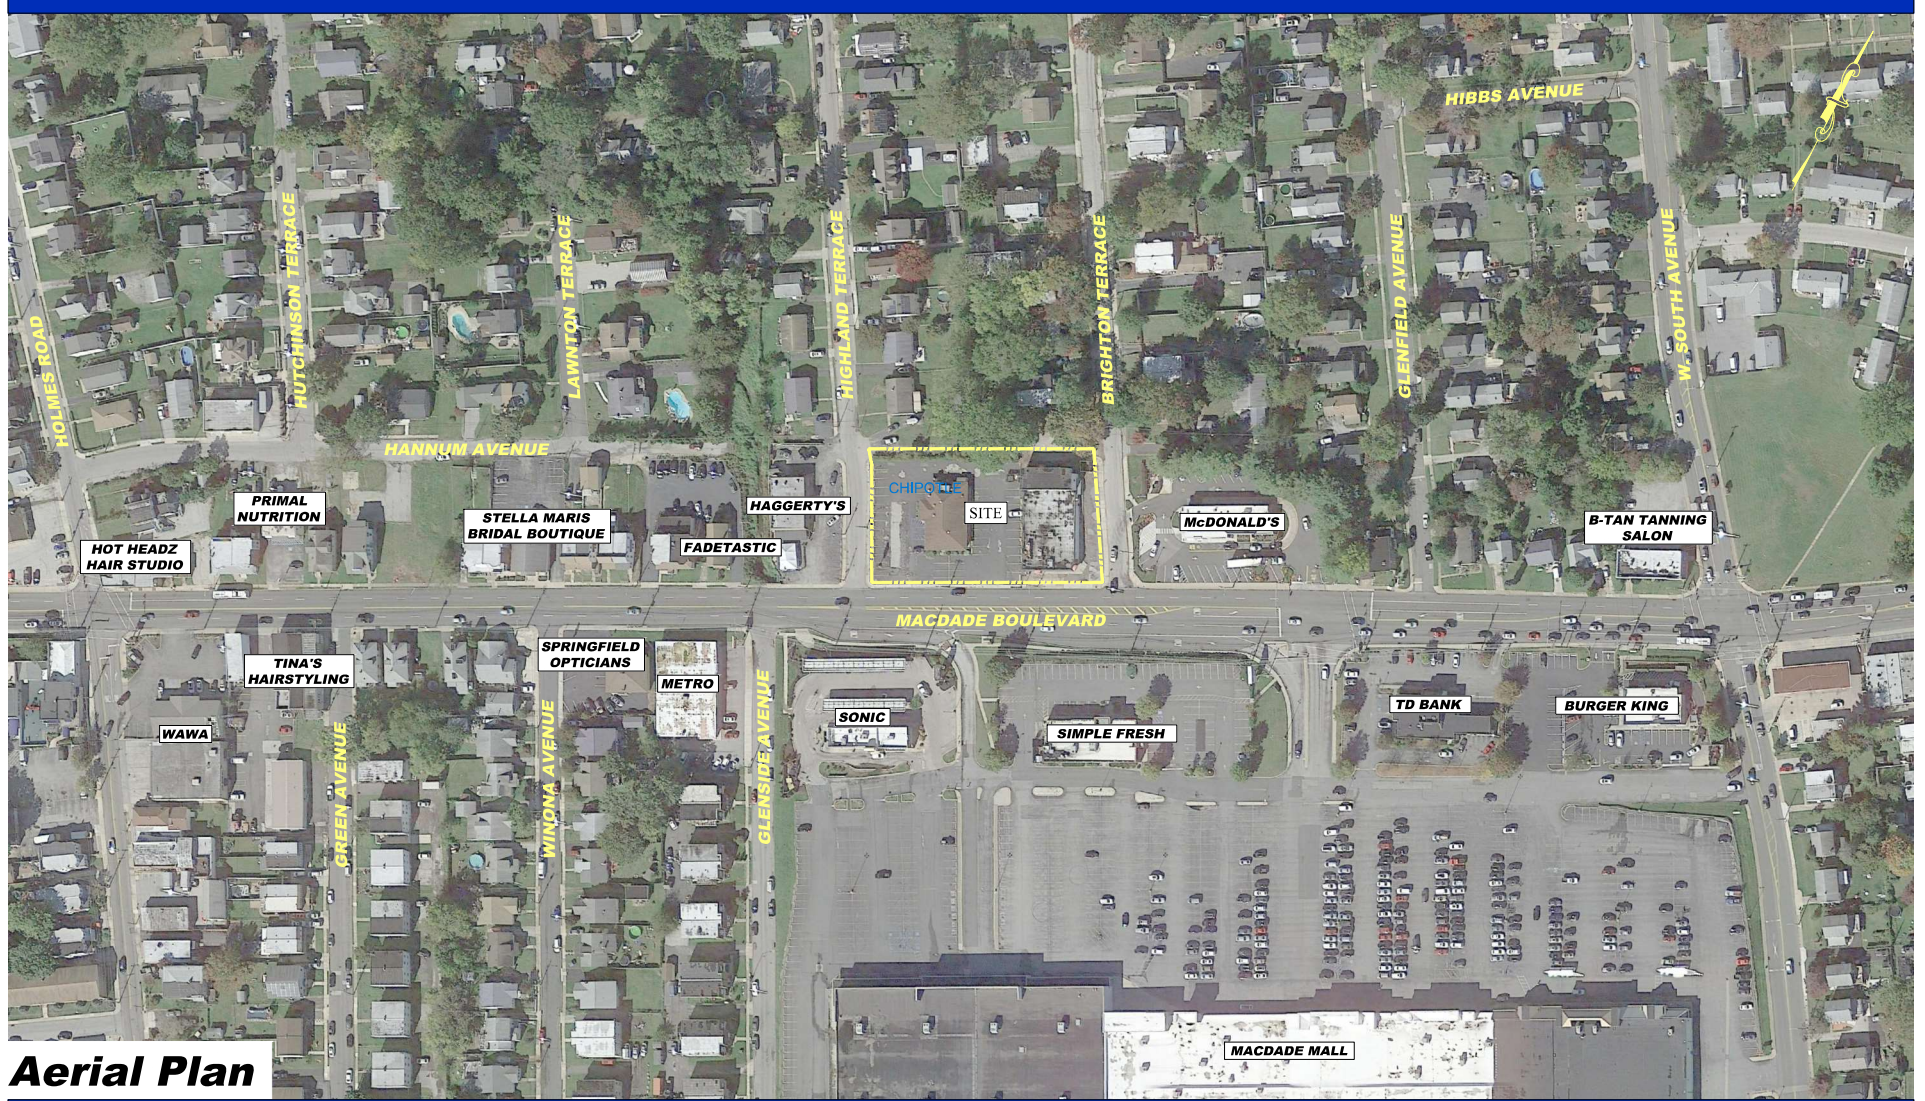

# LAND DEVELOPMENT PLAN

2603 & 2623 MacDade Boulevard, Ridley Township, Pennsylvania

12/16/21  
PGLLC #1113-22

**Aerial Plan**

THE PETTIT GROUP, LLC  
497 CENTER STREET  
SEWELL, NJ 08080