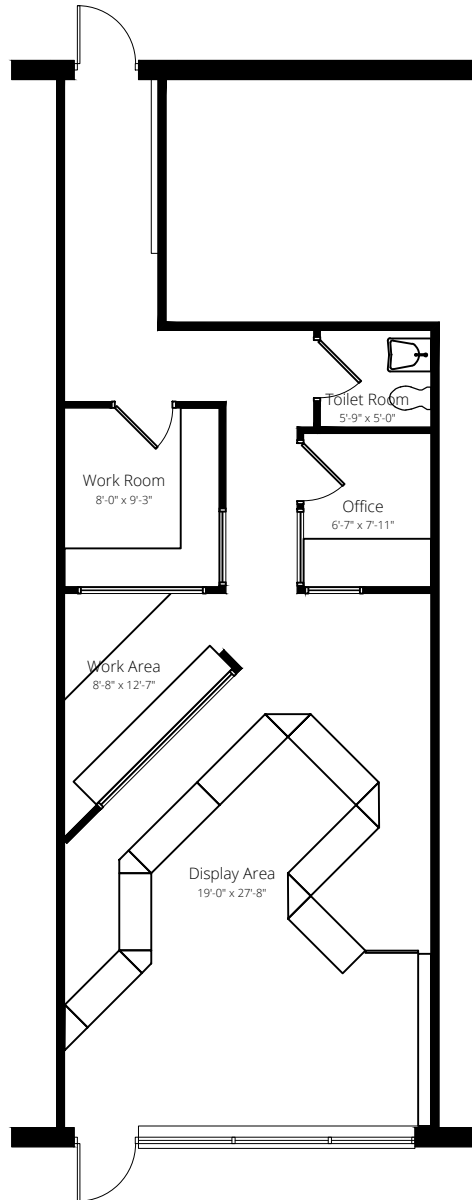

14 Grant Square

14 Grant Square
Hinsdale, IL 60521

Suite 14 - "As-Built" Conditions MP-1

887 Usable Square Feet

Scale:

N.T.S.