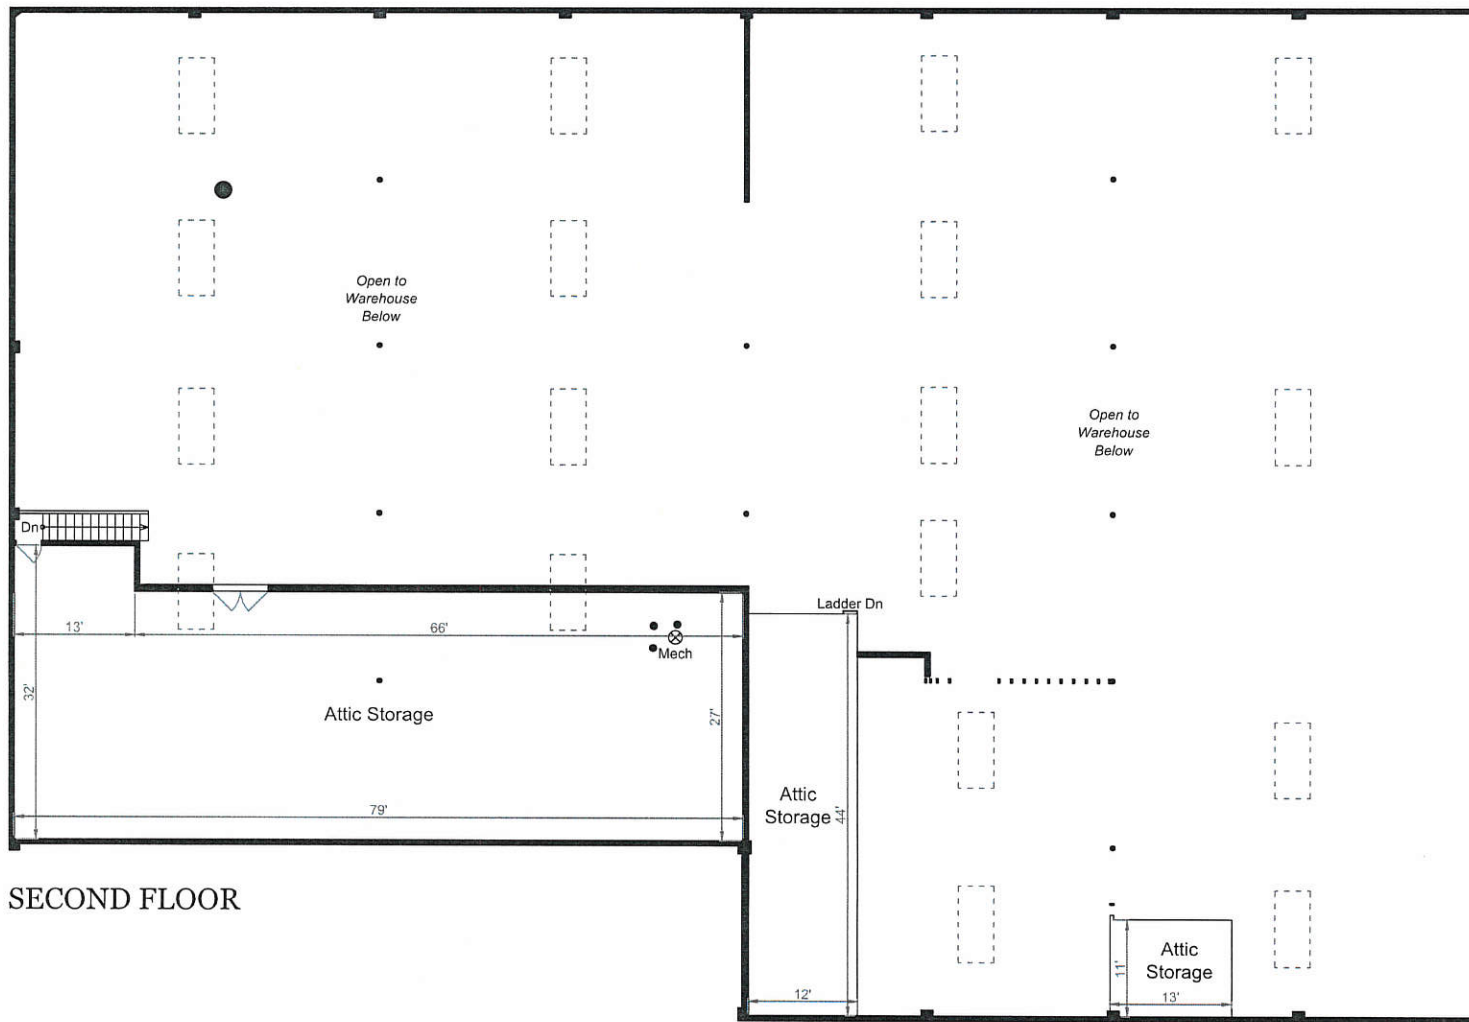

# 131 BEACON STREET

SOUTH SAN FRANCISCO, CA 94080

# 131 BEACON STREET

SOUTH SAN FRANCISCO, CA 94080

**131 BEACON STREET**  
SOUTH SAN FRANCISCO, CA 94080

SECOND FLOOR