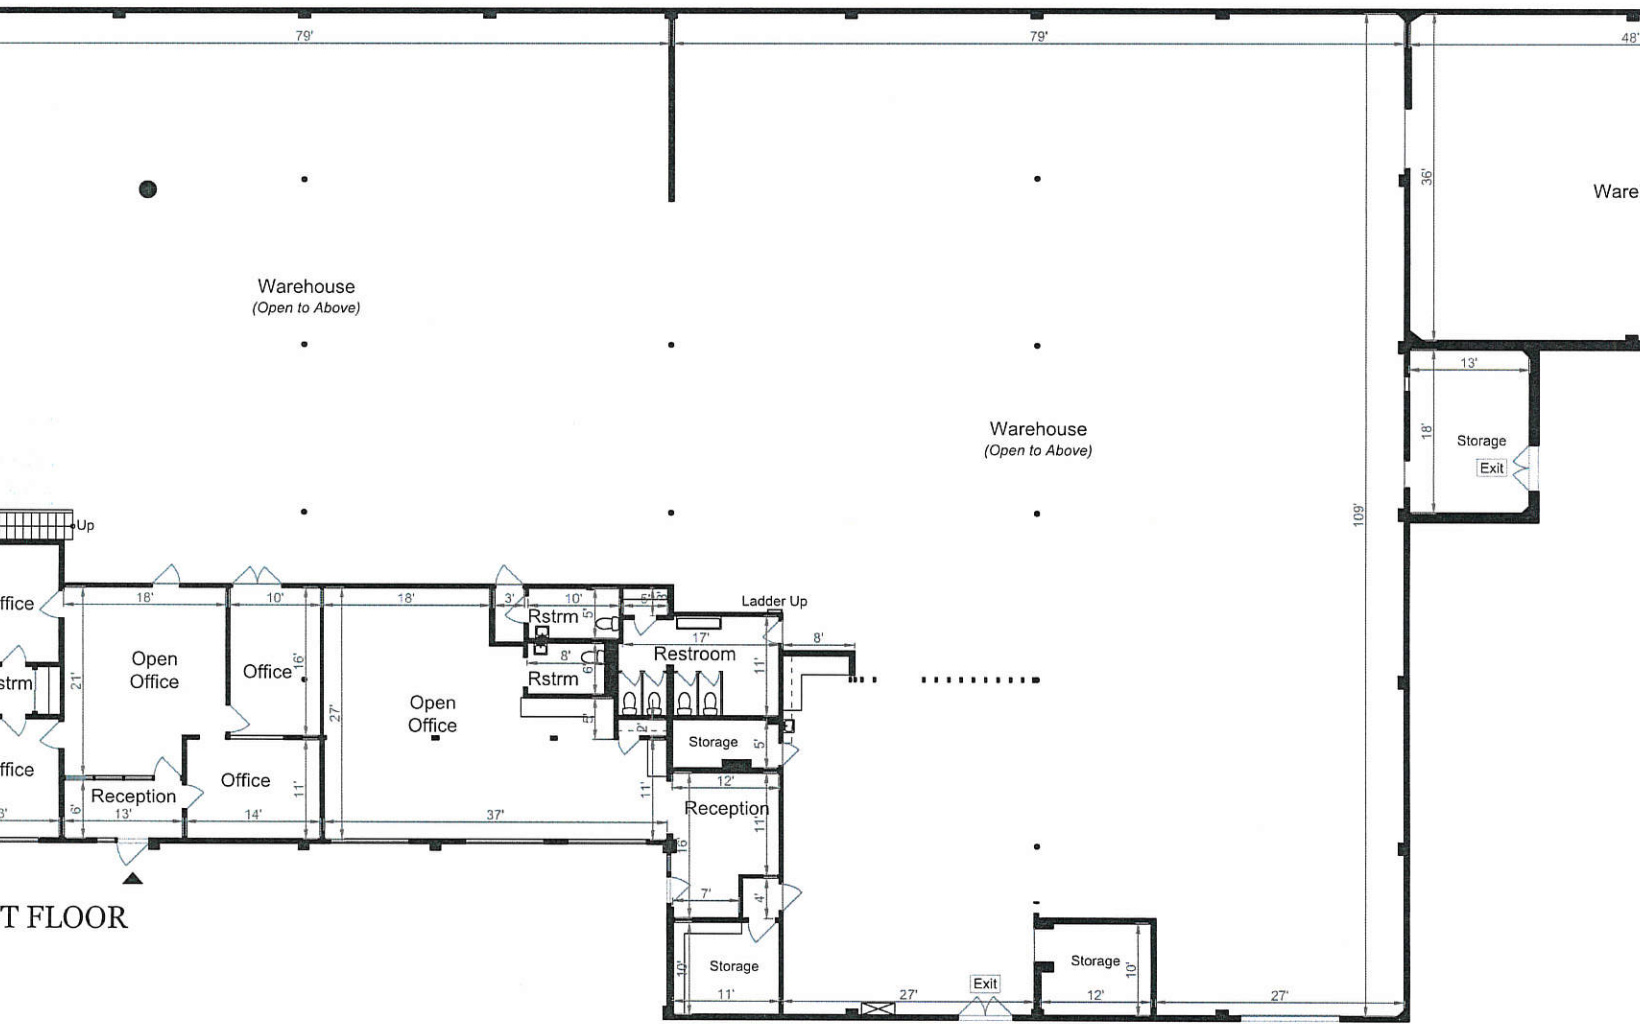

# 131 BEACON STREET

SOUTH SAN FRANCISCO, CA 94080

# 131 BEACON STREET

SOUTH SAN FRANCISCO, CA 94080

**131 BEACON STREET**  
SOUTH SAN FRANCISCO, CA 94080

SECOND FLOOR