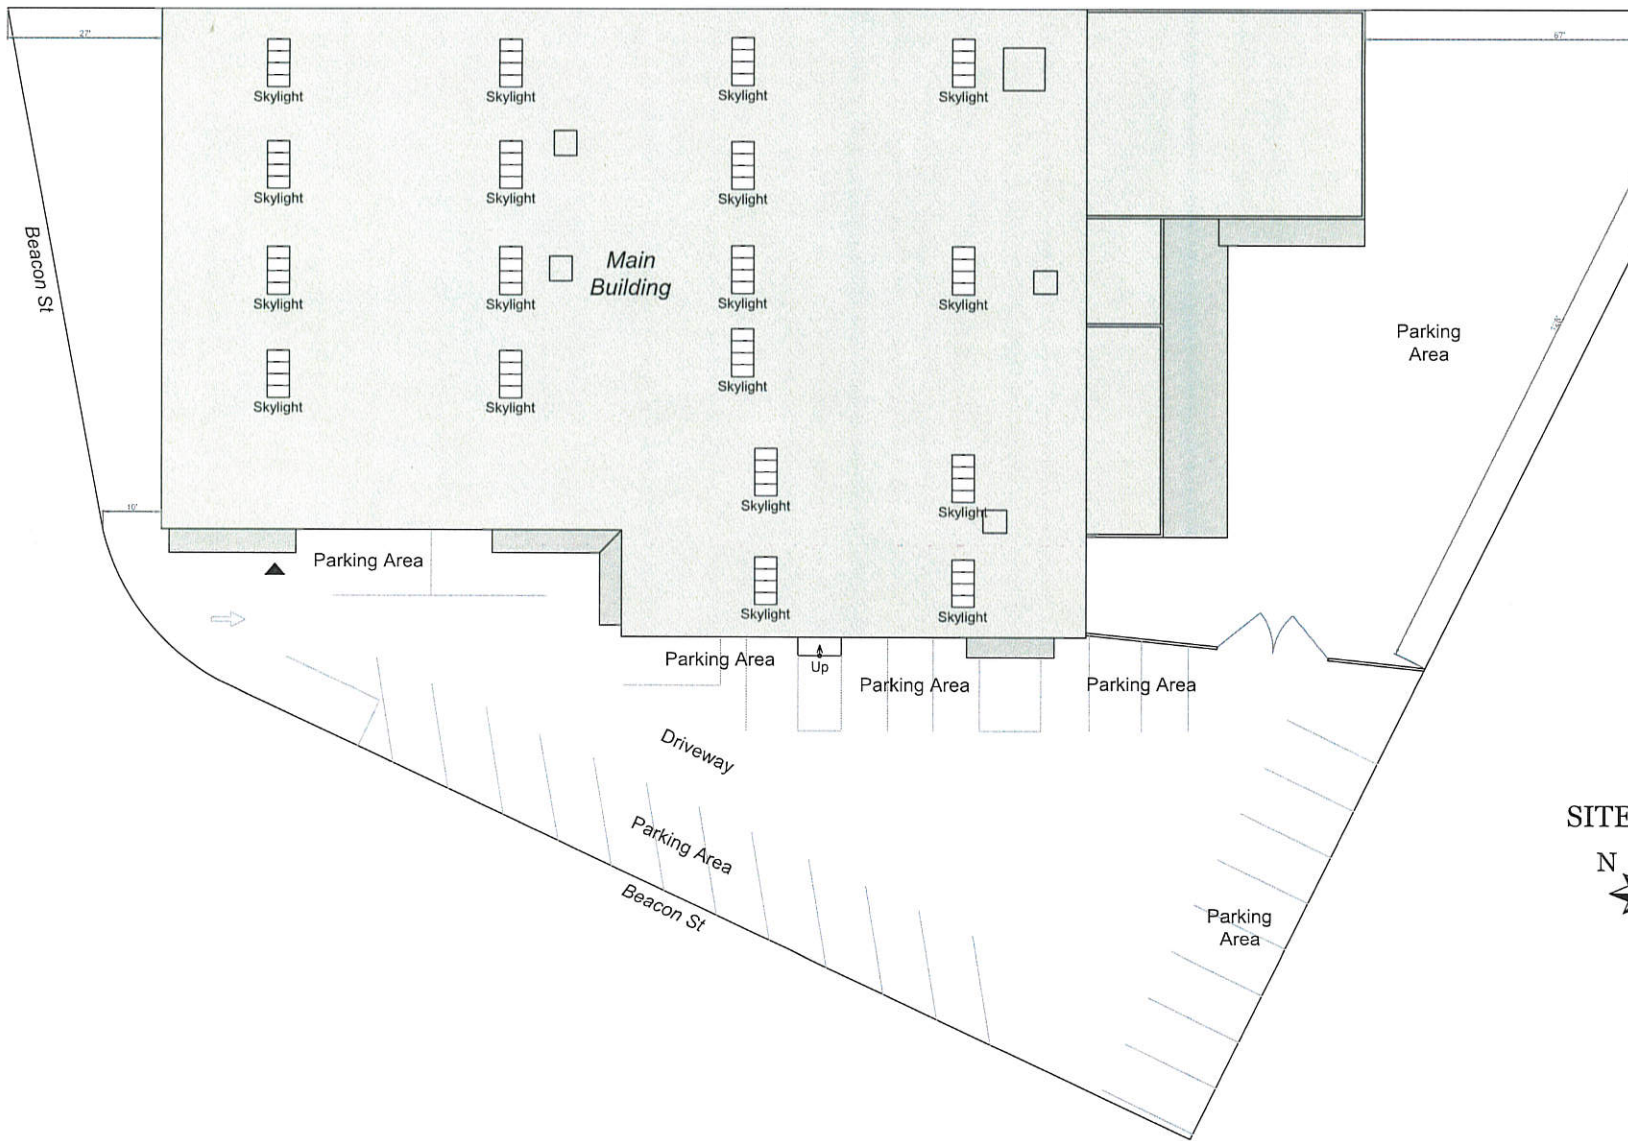

# 131 BEACON STREET

SOUTH SAN FRANCISCO, CA 94080

# 131 BEACON STREET

SOUTH SAN FRANCISCO, CA 94080

**131 BEACON STREET**  
SOUTH SAN FRANCISCO, CA 94080

SECOND FLOOR