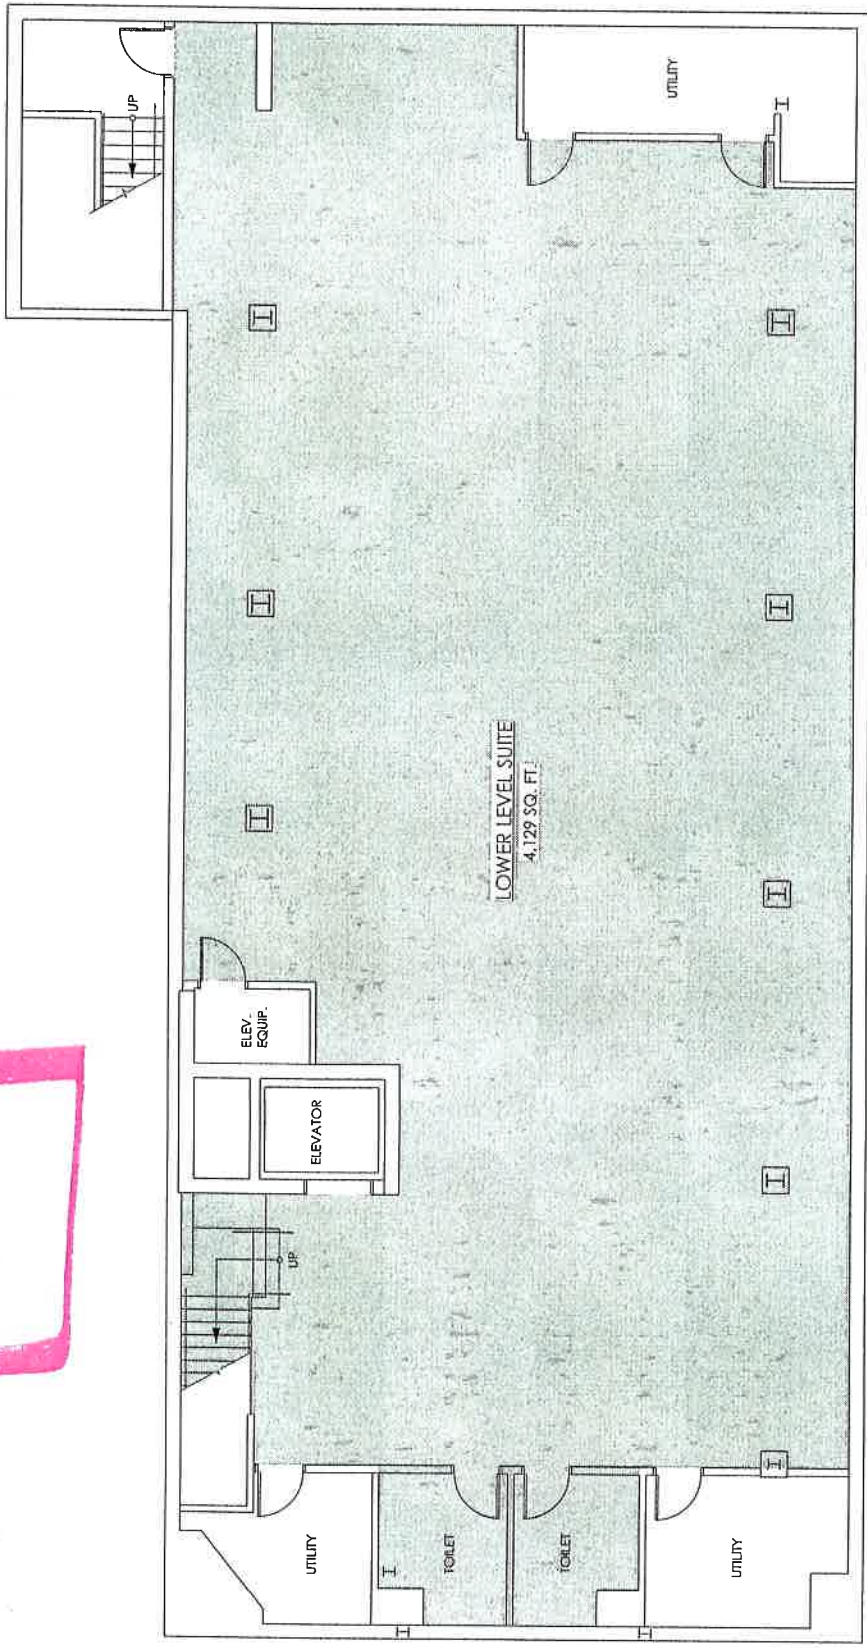

664 State Street

* Ceiling Height
10'6"

664

664 State Street
MADISON, WI 53703

DATE	01/18	2/25/05
BY		
CHECKED		
PROJECT		
NO.		
SHEET		1