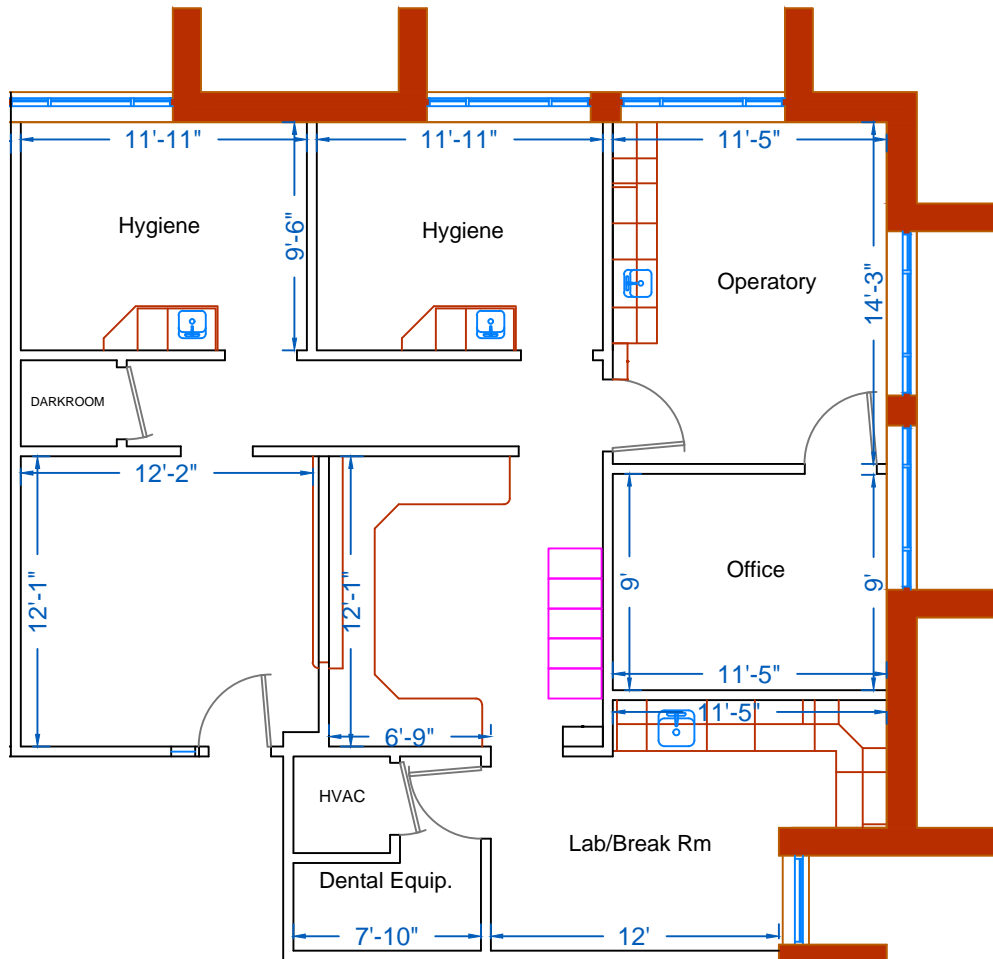

The Office Park of Palatine

579 First Bank Dr., Suite 140
1,417 Rentable Square Feet

Scale: 1/8" = 1'-0"

PO Box 1189
Palatine, IL 60078

MOATS
OFFICE PROPERTIES

Office: 847-359-2121
Ryan: 847-363-9700