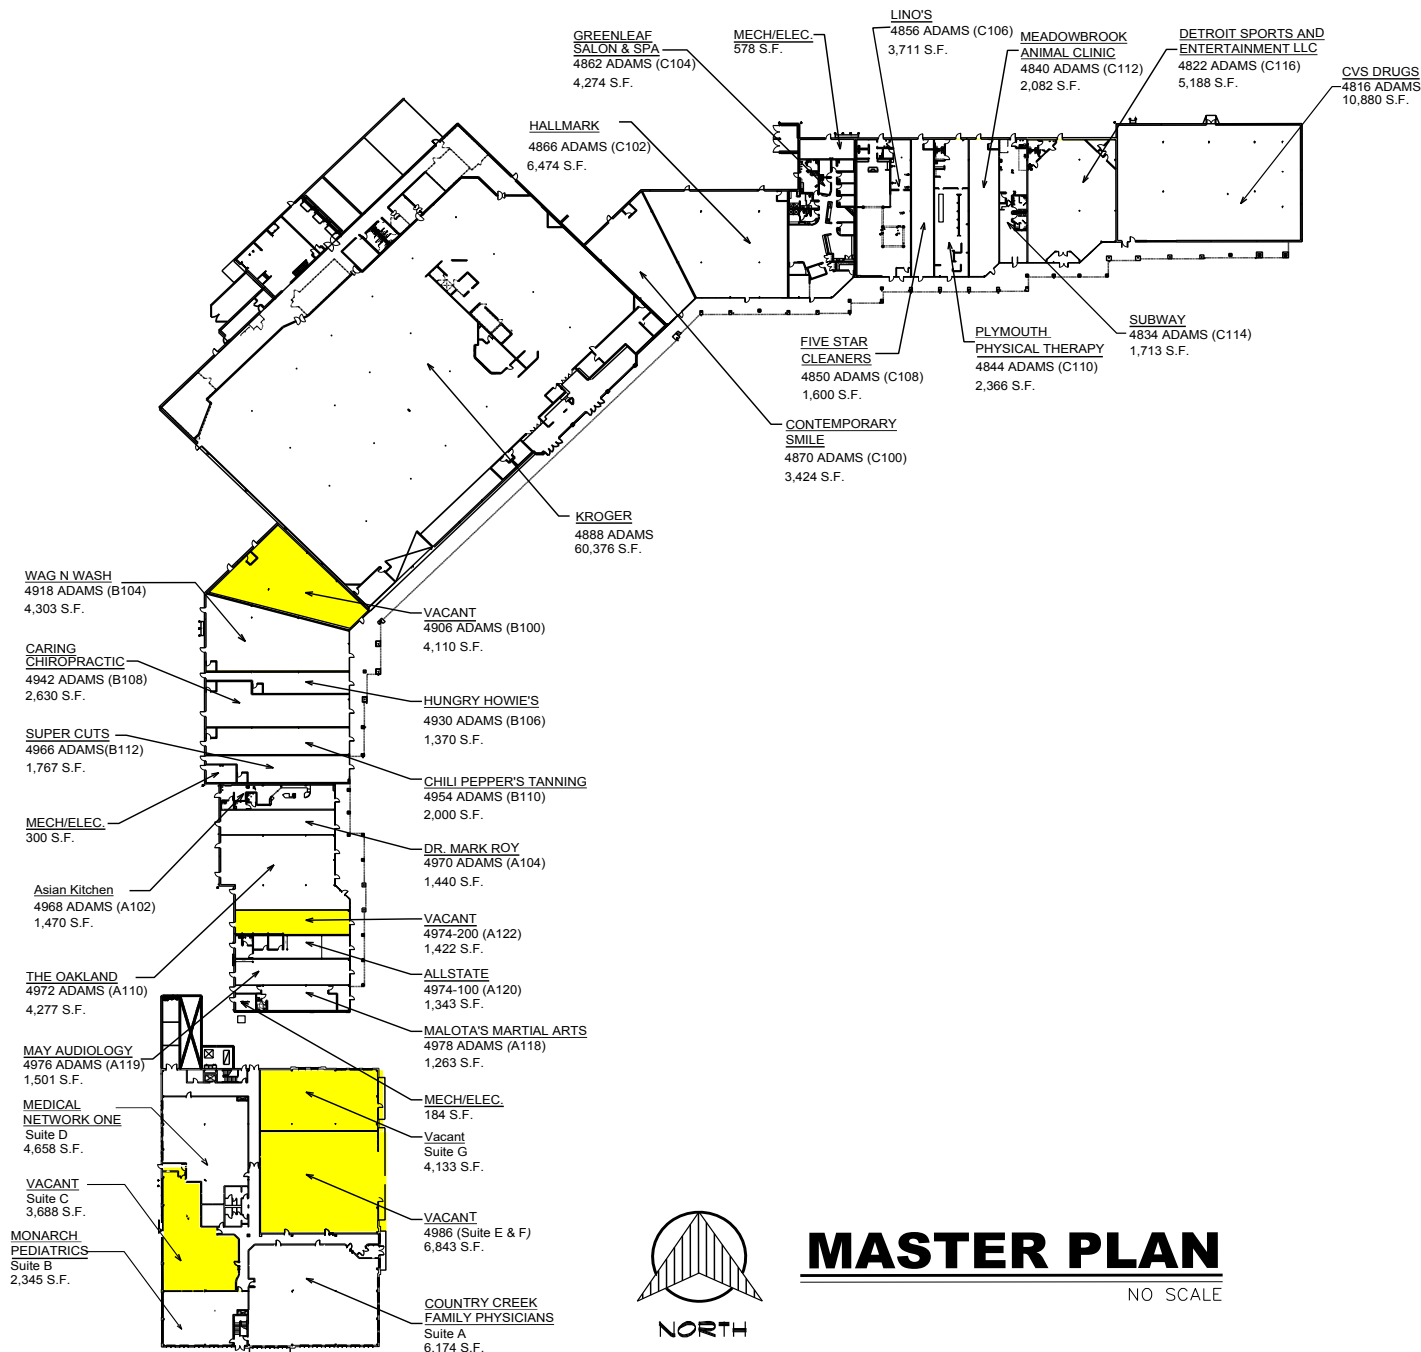

30100 TELEGRAPH ROAD
SUITE 366
BINGHAM FARMS,
MICHIGAN 48025

(248) 647-8811
FAX: (248) 647-2120

www.metrocadgroup.com
(248) 825-8050

LOCATION

COUNTRY CREEK COMMONS
OAKLAND TWP., MI

TENANT

SITE PLAN

SQUARE FT. _____

SUITE NO. _____

FILE NAME: MASTER

DATE: 4.09.2024

SCALE: NONE

MASTER PLAN

NO SCALE