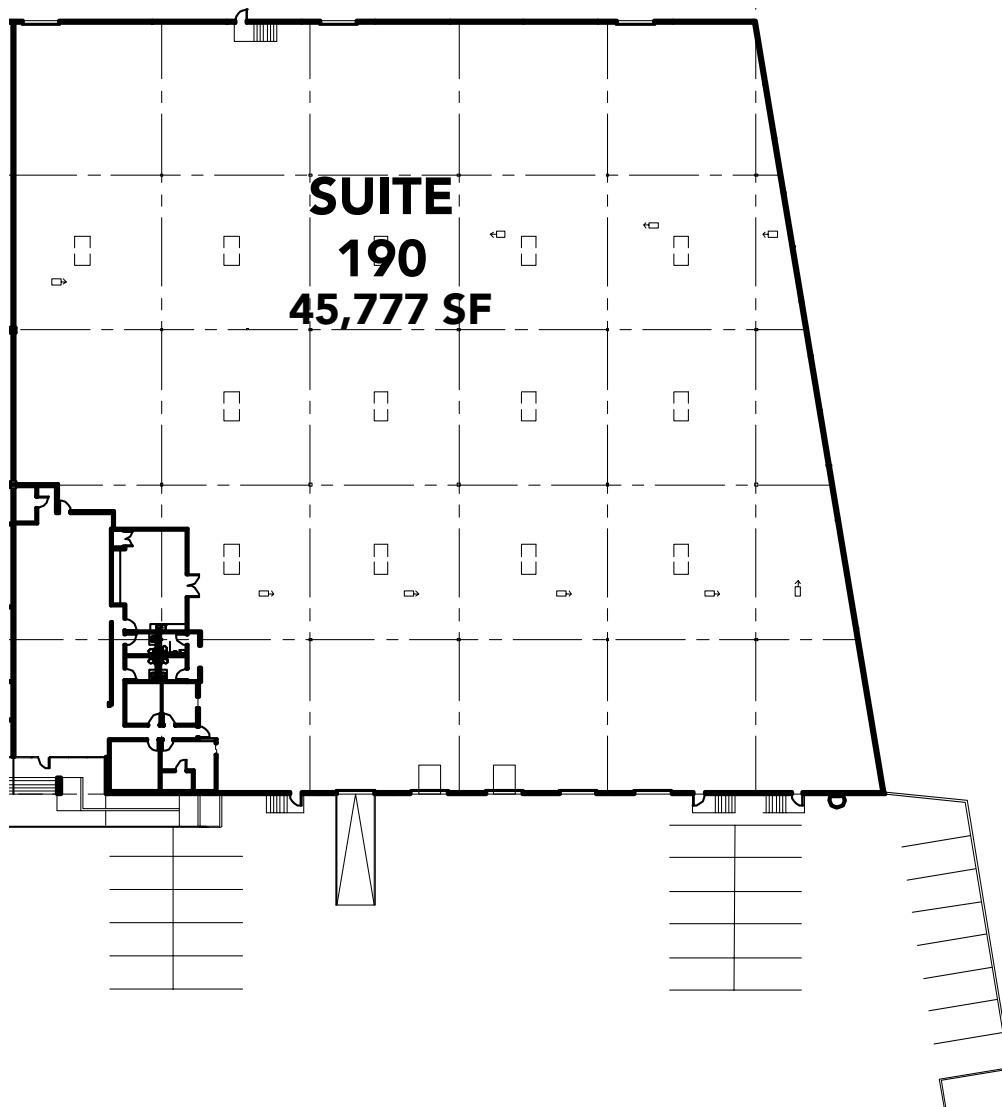

2007 Royal Ln.

Suite 190 | Dallas, TX 75229

Brookfield
Properties

45,777 SF

Industrial Space for Lease

Facility Highlights

- 3,556 SF Office
- 42,221 SF Warehouse
- 4 Dock High Doors
- 1 Ramped Door
- 3 Rail Doors
- 24' Clear Height
- 200 Amps / 3-Phase Power
- Fully Sprinklered

45,777 SF Industrial Space for Lease

**Brookfield
Properties**

Leasing Contacts

Mac Hall
214.560.2371
mac.hall@streamrealty.com

Jess Jacoby
214.267.0487
jess.jacoby@streamrealty.com

Ryan Soule
214.393.5068
ryan.soule@brookfieldproperties.com