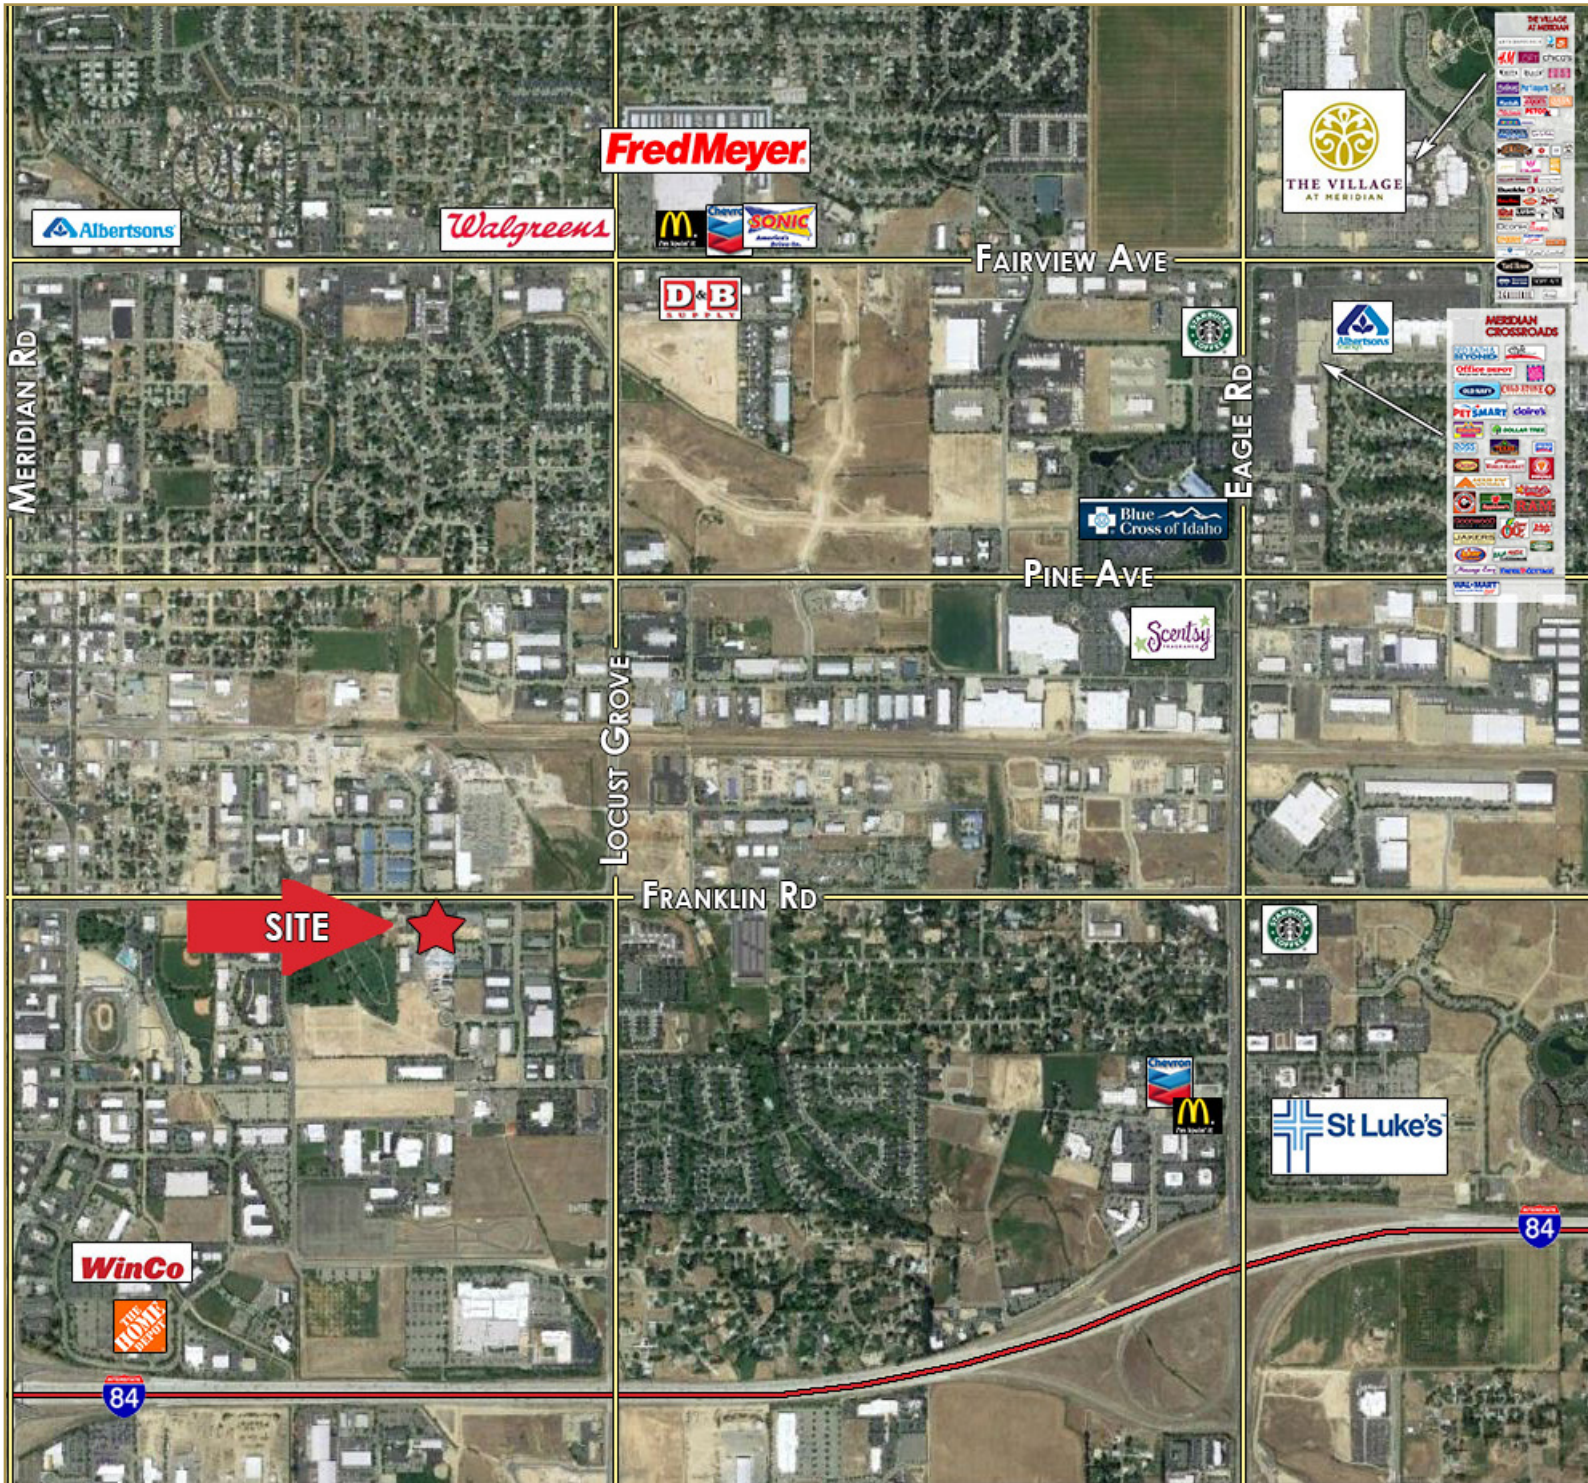

MARK BOTTLES
REAL ESTATE SERVICES

Executive Office Suites For Lease 82 S Baltic Ave

Meridian, Idaho 83642

Aerial:

BEN FULCHER
Cell: (208) 859-7407
Office: (208) 947-1073
ben@markbottles.com

NORM BROWN
Cell: (208) 866-2450
Office: (208) 947-1086
norm@markbottles.com

839 S. Bridgeway Place
Eagle, Idaho
P(208) 377-5700 F(208) 377-0035
www.markbottles.com