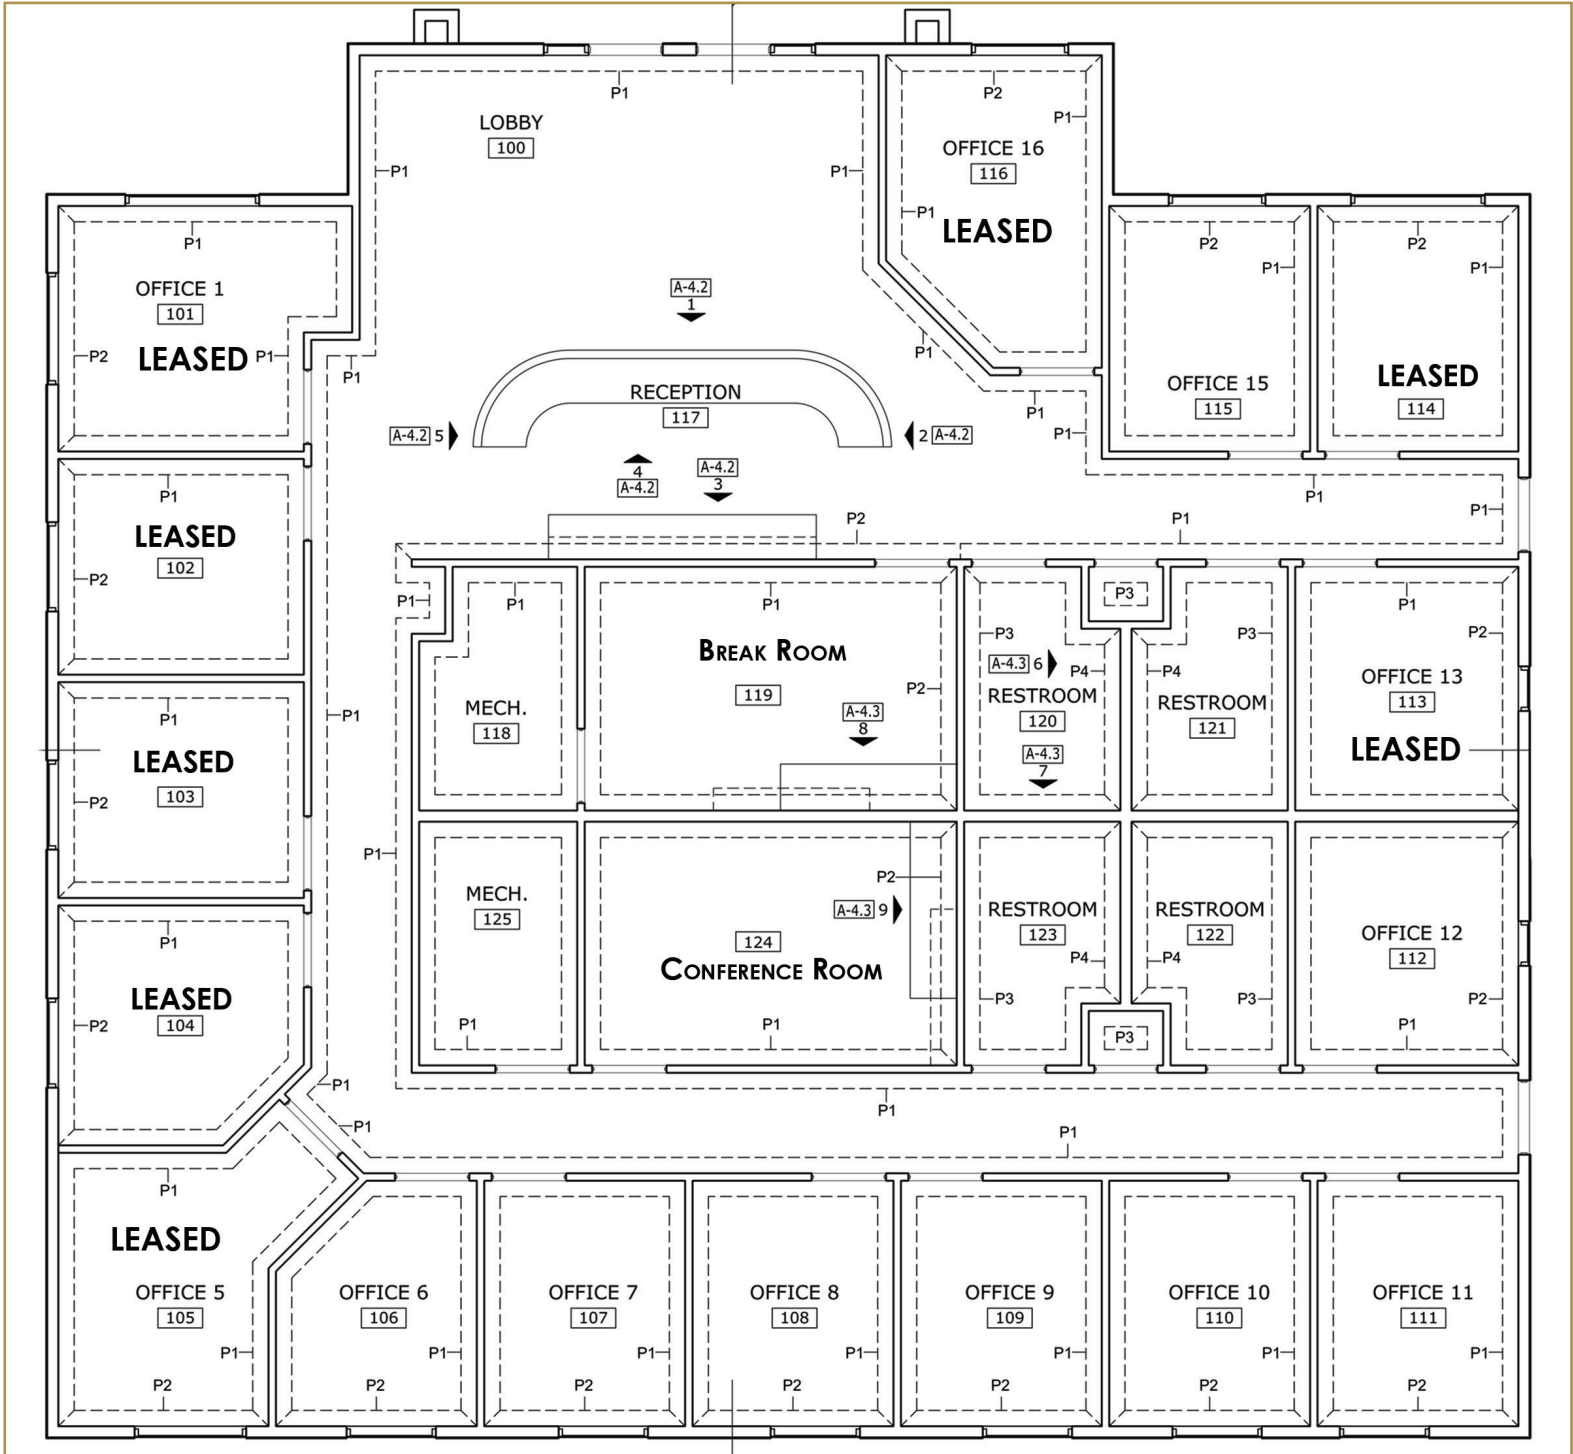

MARK BOTTLES
REAL ESTATE SERVICES

Executive Office Suites For Lease

82 S Baltic Ave

Meridian, Idaho 83642

Floor Plan:

BEN FULCHER
Cell: (208) 859-7407
Office: (208) 947-1073
ben@markbottles.com

NORM BROWN
Cell: (208) 866-2450
Office: (208) 947-1086
norm@markbottles.com

839 S. Bridgeway Place
Eagle, Idaho
P(208) 377-5700 F(208) 377-0035
www.markbottles.com