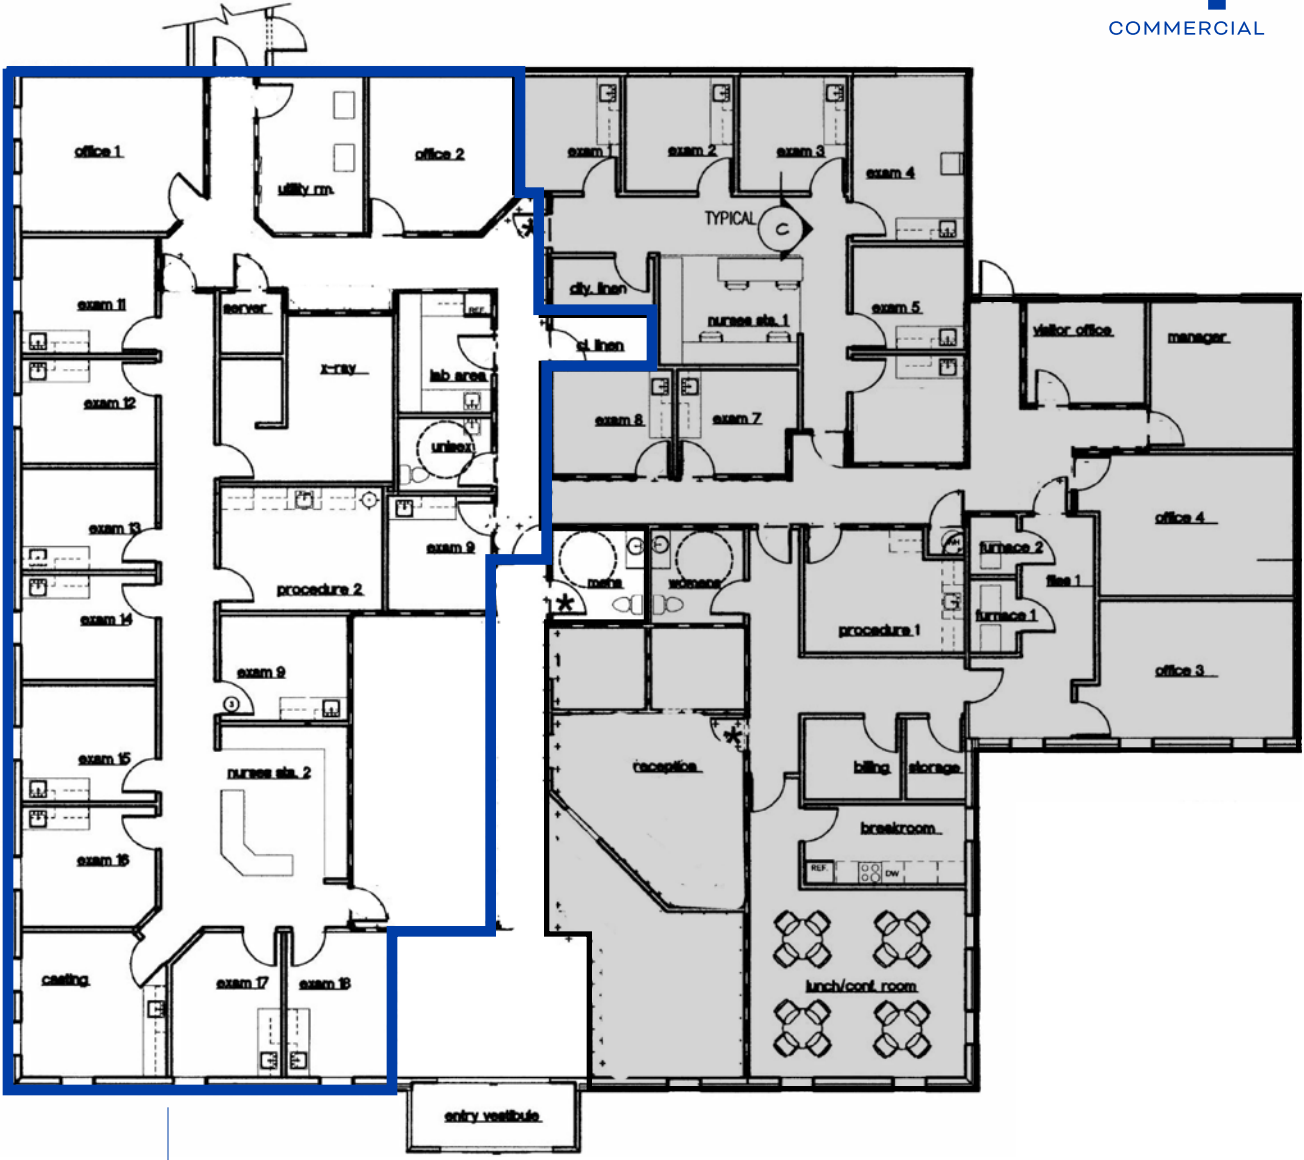

AVAILABLE | 4,337 SF

UPDATED: 1.20.2026

THIS PROPERTY IS EXCLUSIVELY MARKED BY TOK EASTERN IDAHO LLC DBA TOK COMMERCIAL
This information was obtained from sources believed reliable but cannot be guaranteed. Any opinions or estimates are used for example only.