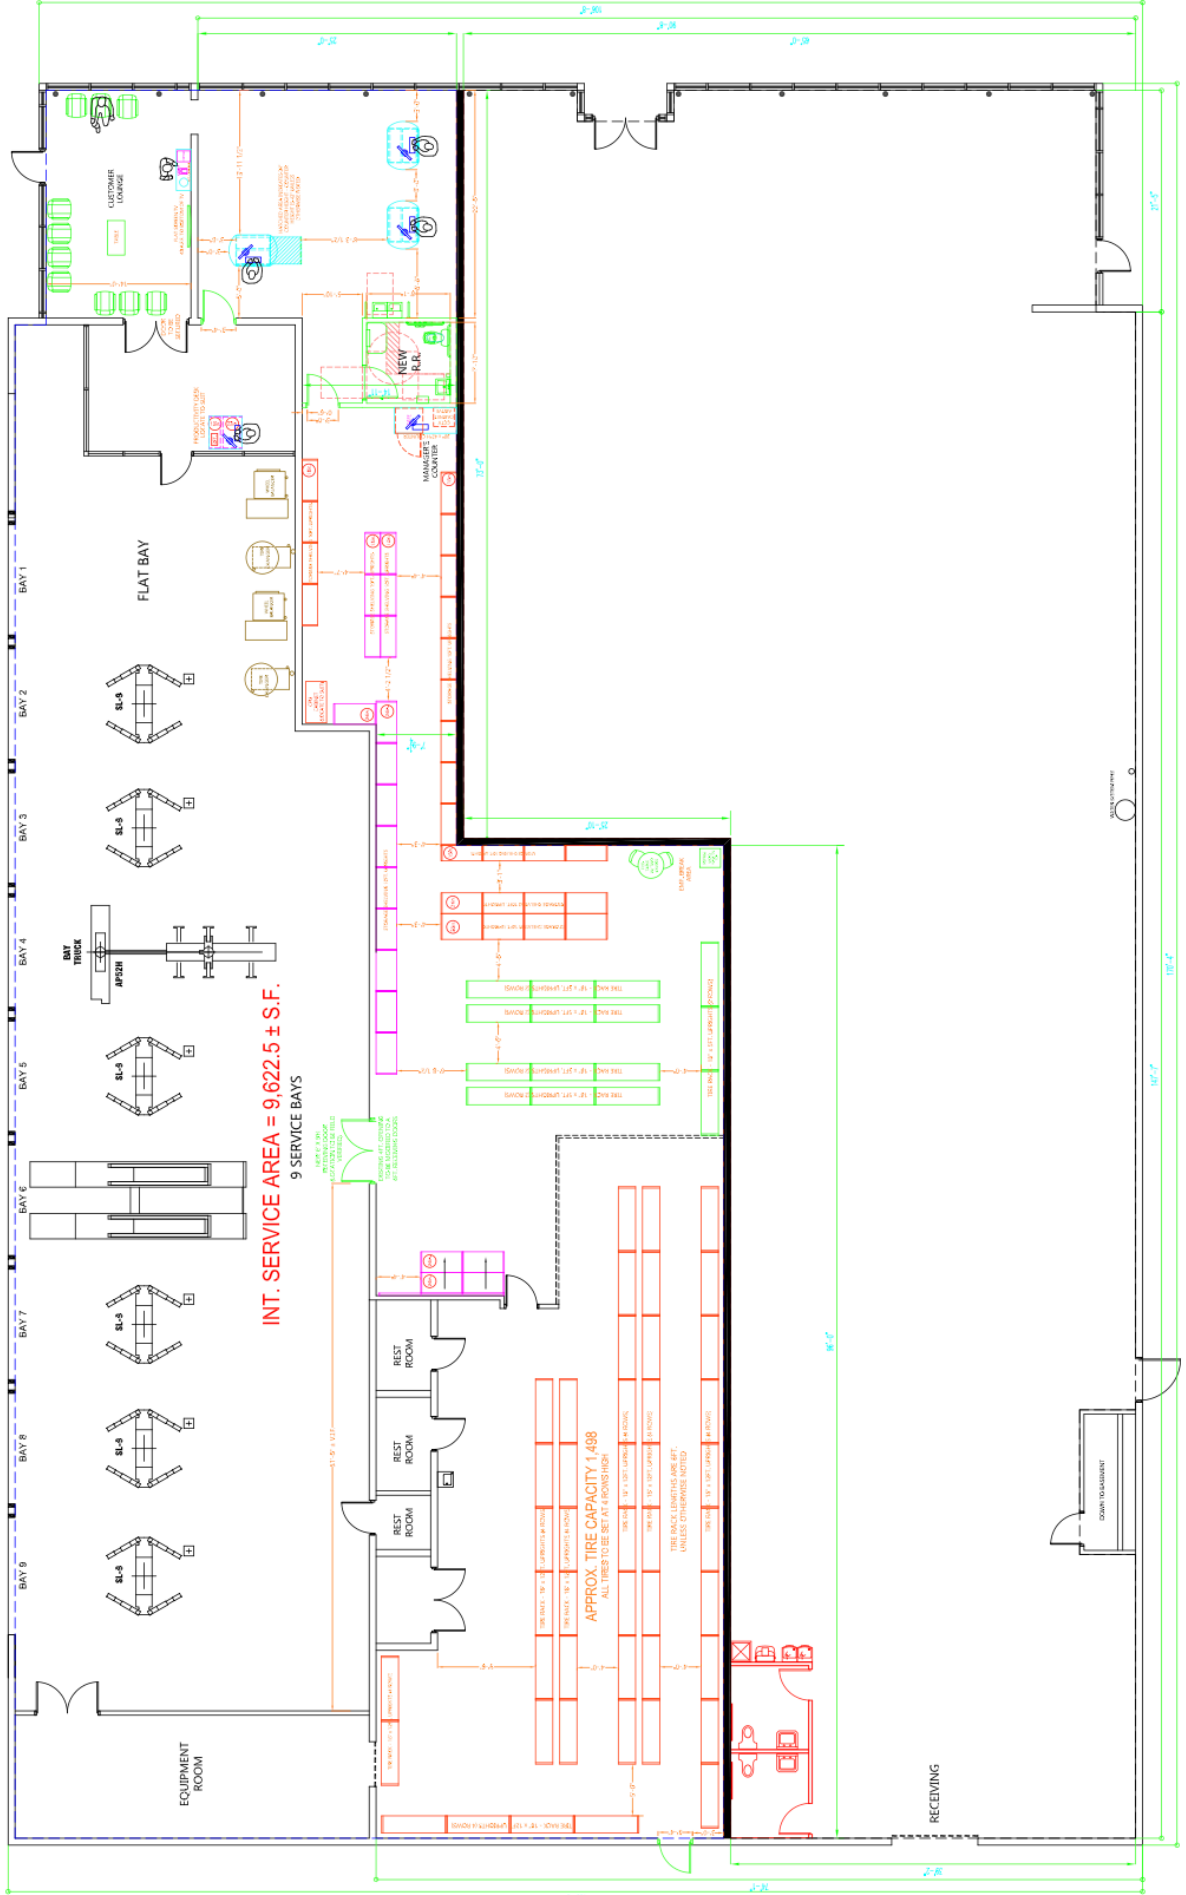

MODESTO, CA #0634
UNSERVED - (REQ'D) 43

1. LEGEND
2. EXISTING SHELVING
   - RELOCATED SHELVING
   - NEW SHELVING
   - DEMO SHELVING

UNSERVED - TOTAL PARTS SECTIONS @ 10FT. (MIN.) LIFTLIGHTS (REQ'D) 43
18F - 23 SECTIONS (23)
24F - 14 SECTIONS (14)
26F - 6 SECTIONS (6)
48F - 2 SECTIONS (2)

TENANT SPACE
INT. 8,301.847 s.f.

INT. SERVICE AREA = 9,622.5 ± S.F.
9 SERVICE BAYS

APPROX. TIRE CAPACITY 1,488
ALL TIRES TO BE 4' 4" HIGH