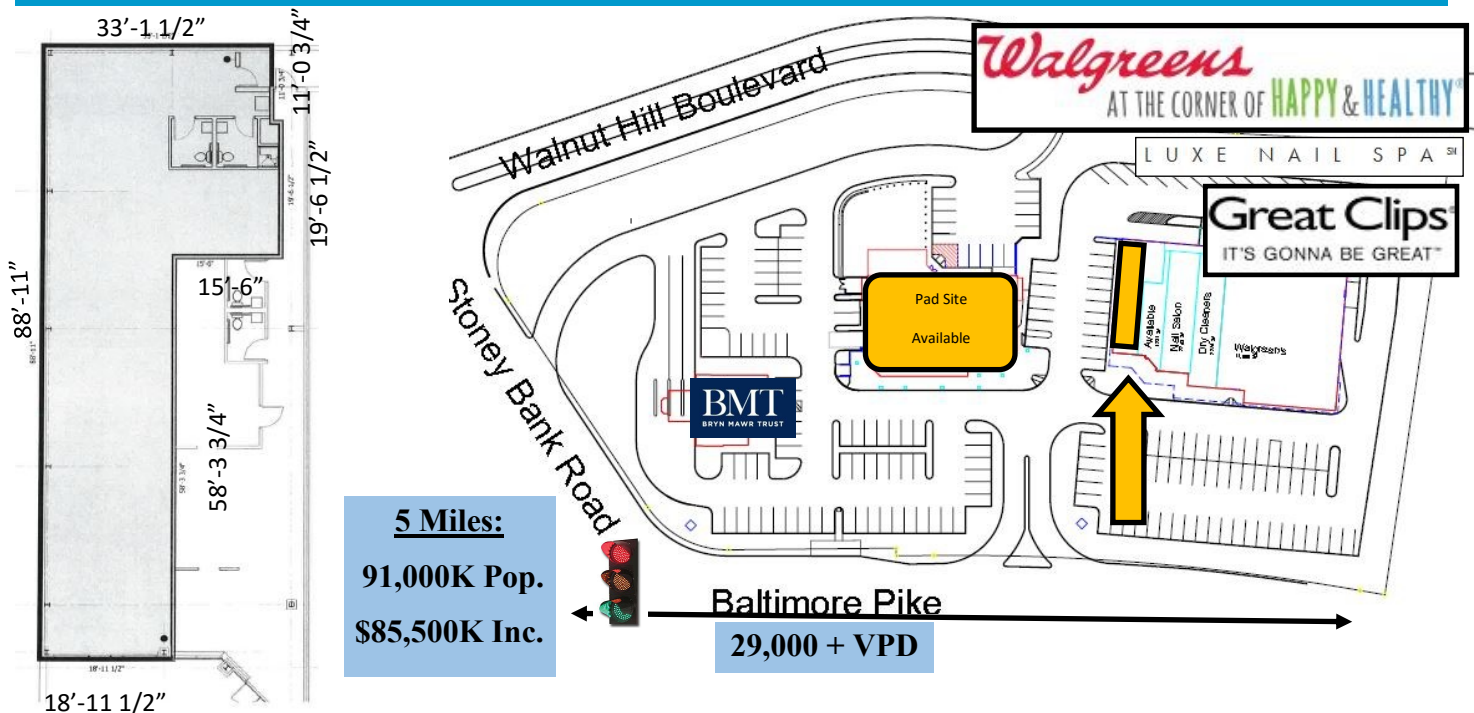

# Darlington Square Shopping Center

31 West Baltimore Pike (Route 1) Glenn Mills PA 19342

**2,150 SF End Cap AVAILABLE April 2016**  
**Join Walgreens, Luxe Nail Spa, Great Clips**

Paul de Botton Office: (610)328-1700  
pdebotton@NationalRealtyCorp.com www.NationalRealtyCorp.com

# Darlington Square West Shopping Center

207 Baltimore Pike (Route 1) Glenn Mills PA 19342