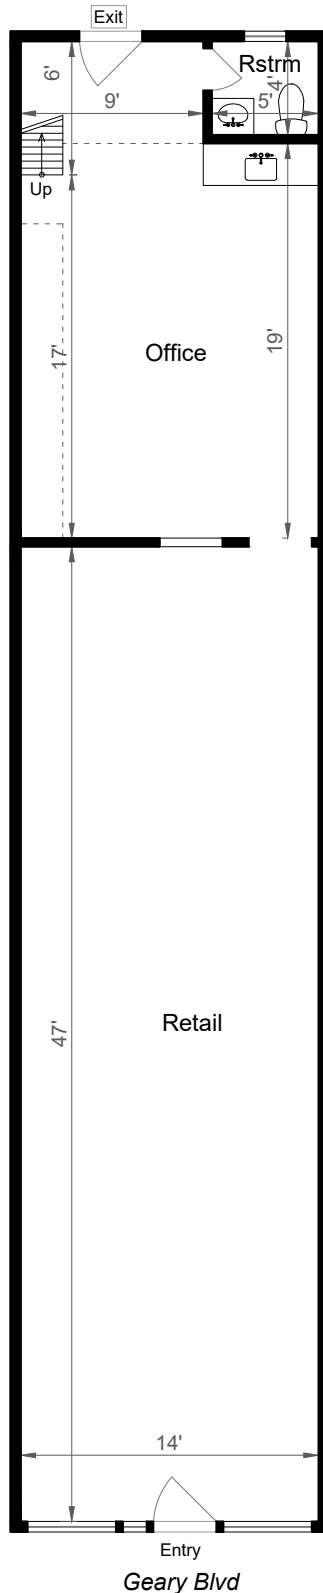

5520 GEARY BOULEVARD

SAN FRANCISCO, CA 94121

MEZZANINE LEVEL

70 SQ FT

Estimated Total
Square Footage: 1,065 SQ FT
Calculated from face of interior walls.

MAIN LEVEL

995 SQ FT