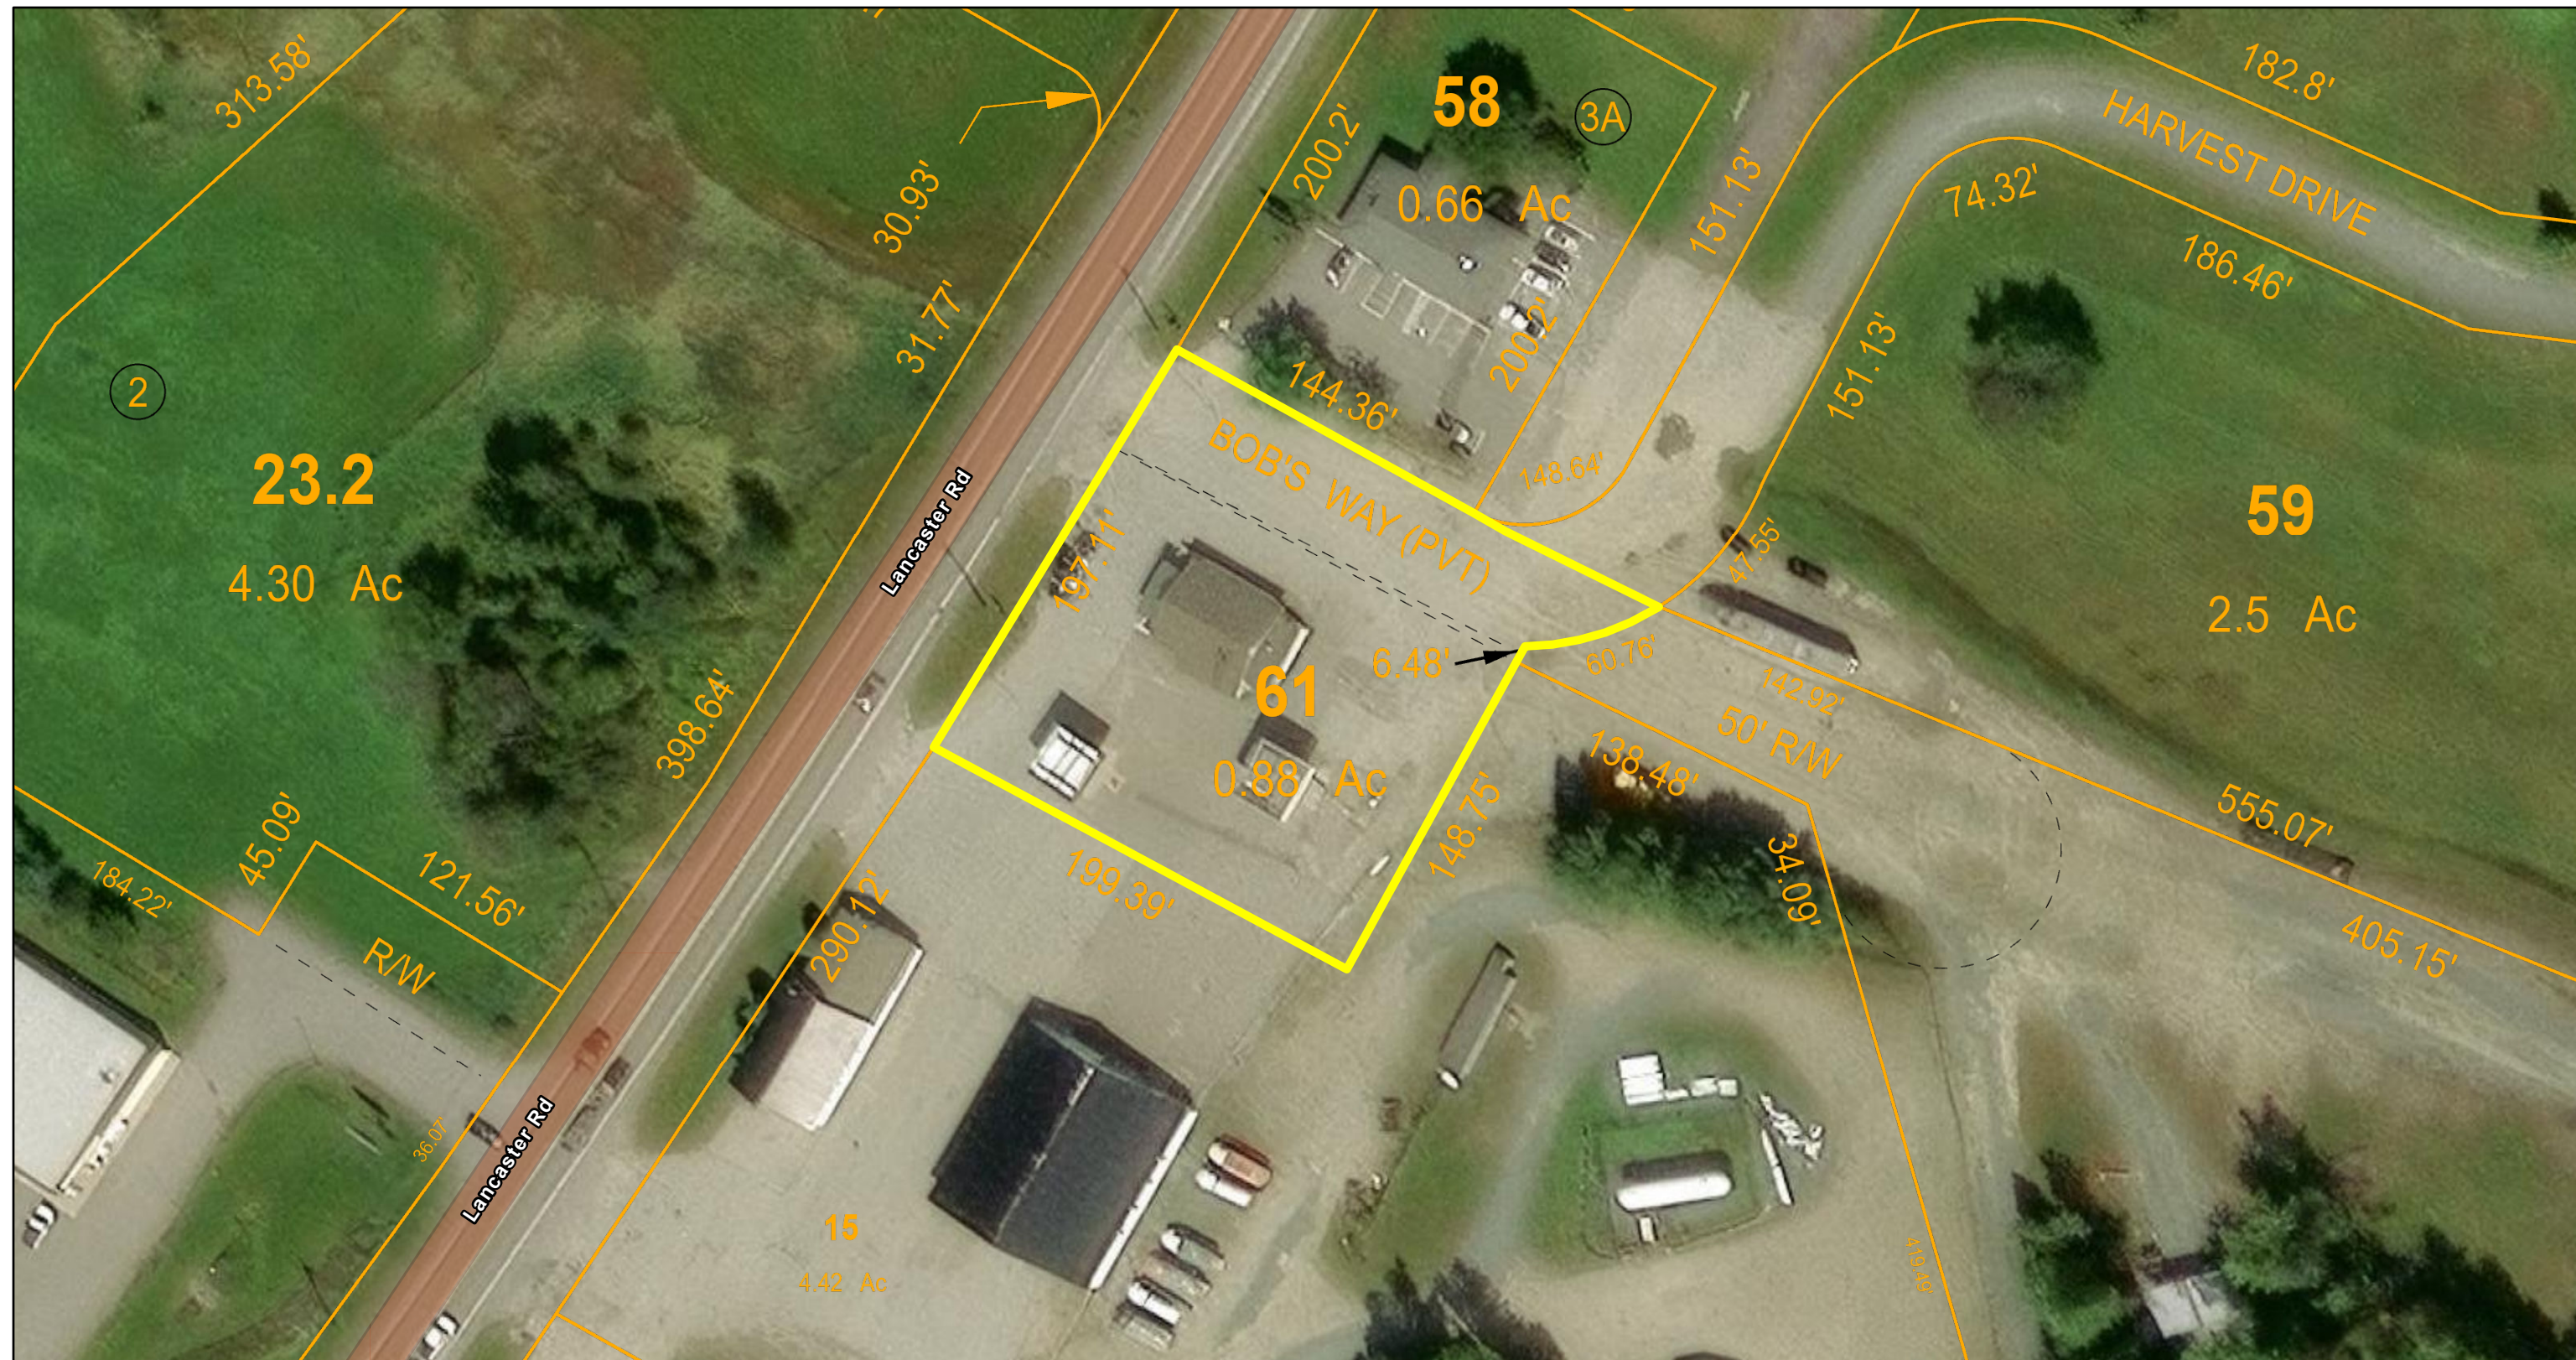

Town of Whitefield, NH

October 14, 2025

1 inch = 68 Feet

www.cai-tech.com

Data shown on this map is provided for planning and informational purposes only. The municipality and CAI Technologies are not responsible for any use for other purposes or misuse or misrepresentation of this map.