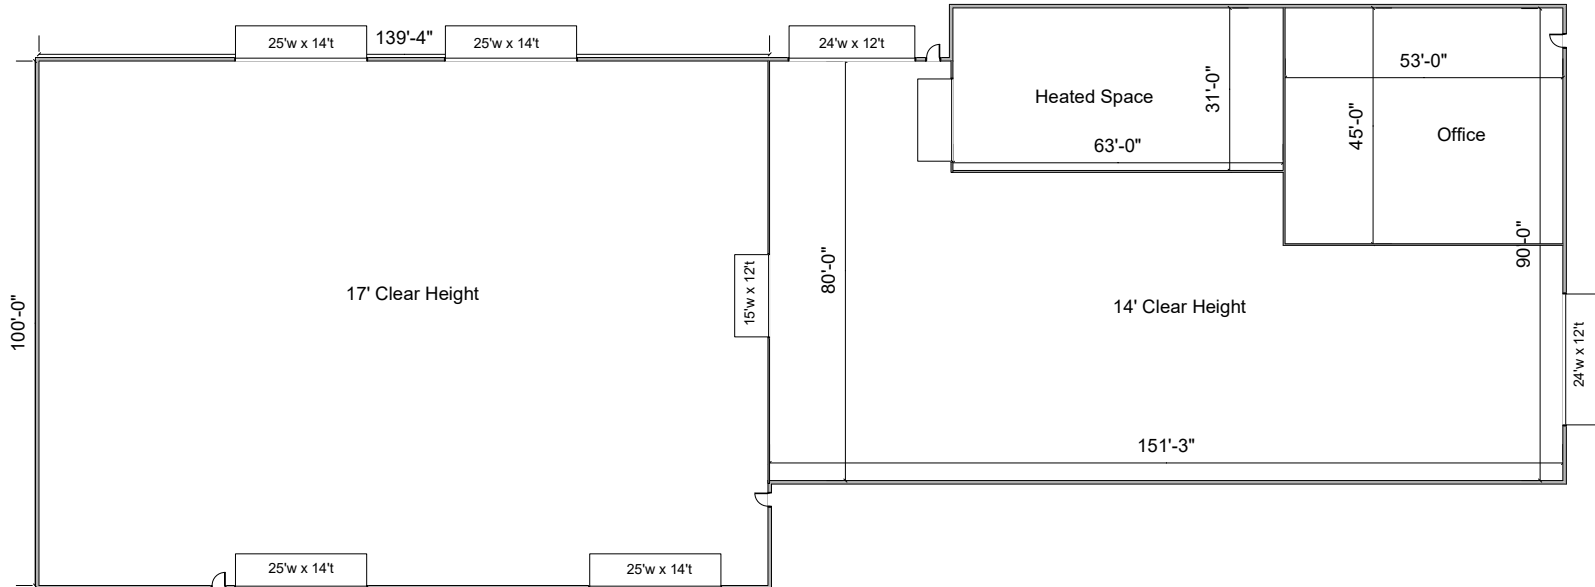

**3151 Cockrell Lane  
Springfield, IL**

Covered Storage  
24'w x 150'd

\*All Door Locations Approximated.